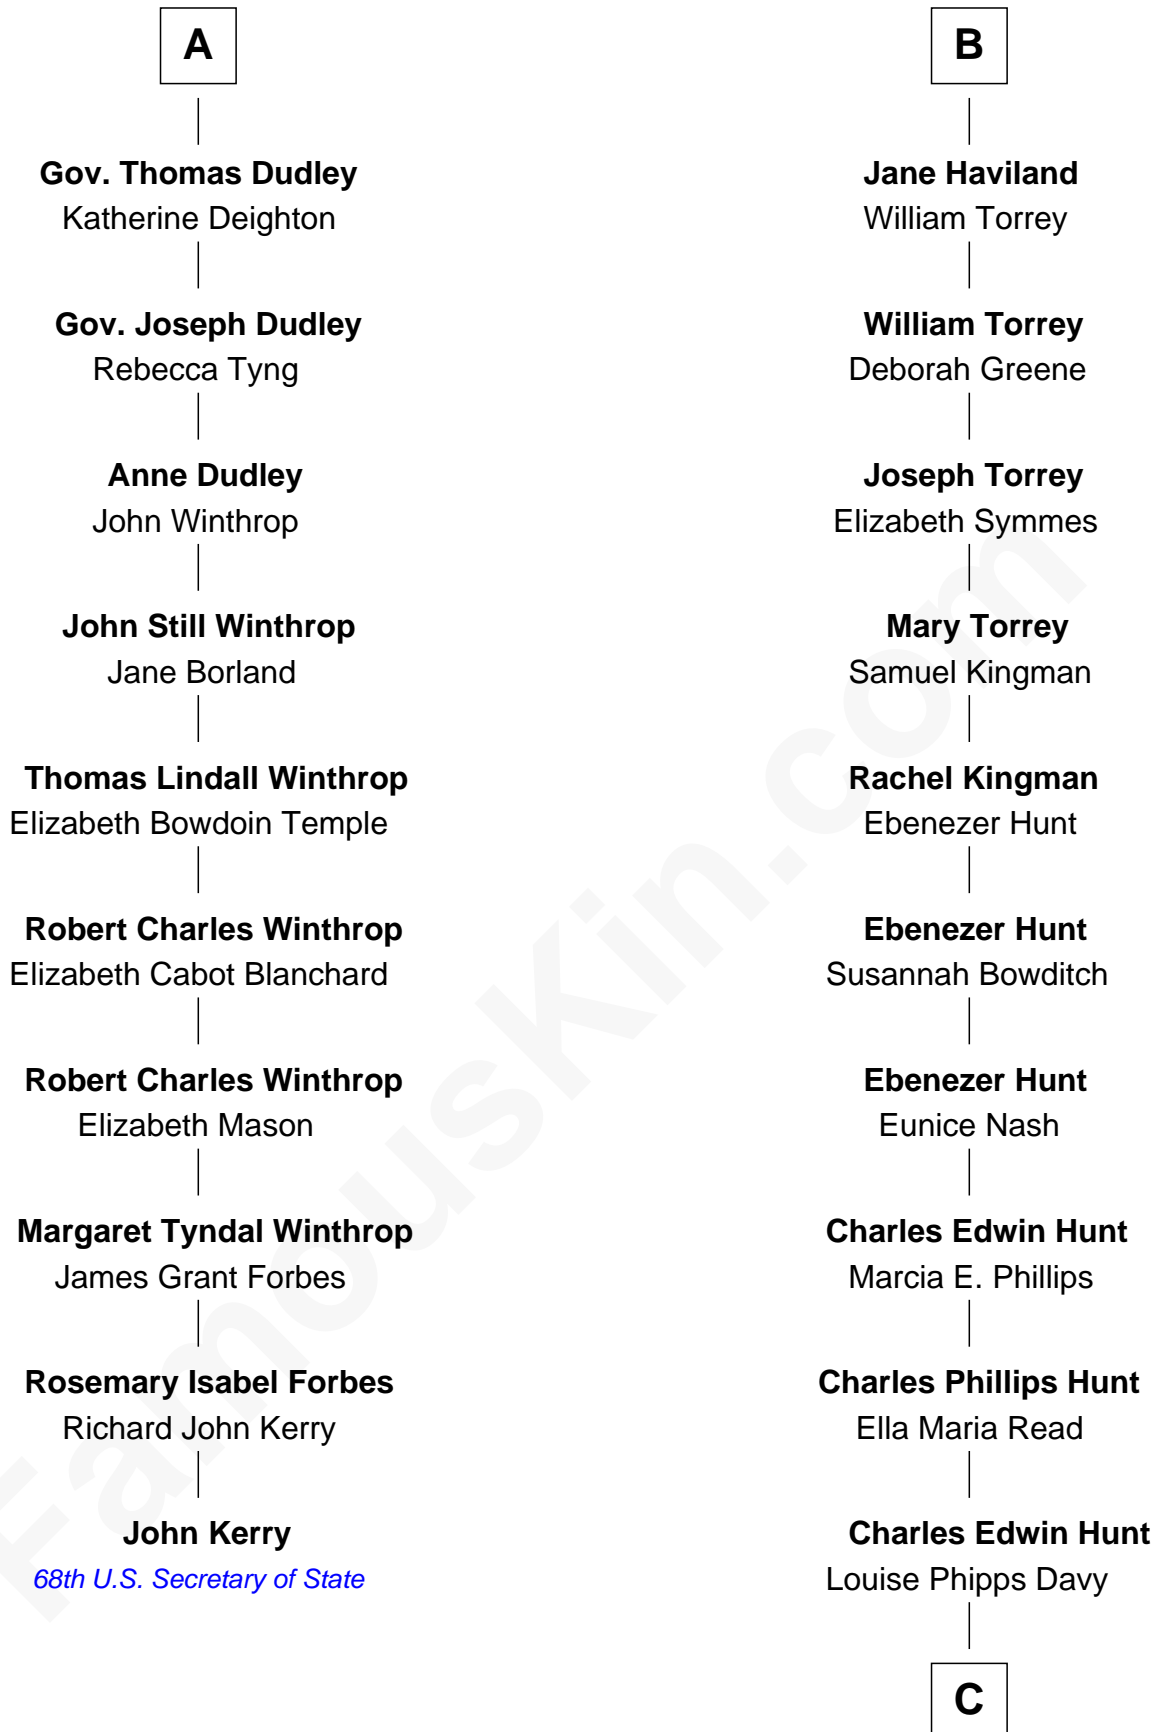

FamousKin.com Relationship Chart of

John Kerry

68th U.S. Secretary of State

16th cousin 2 times removed of

Linda Hunt

TV and Movie Actress

C

Raymond Davy Hunt