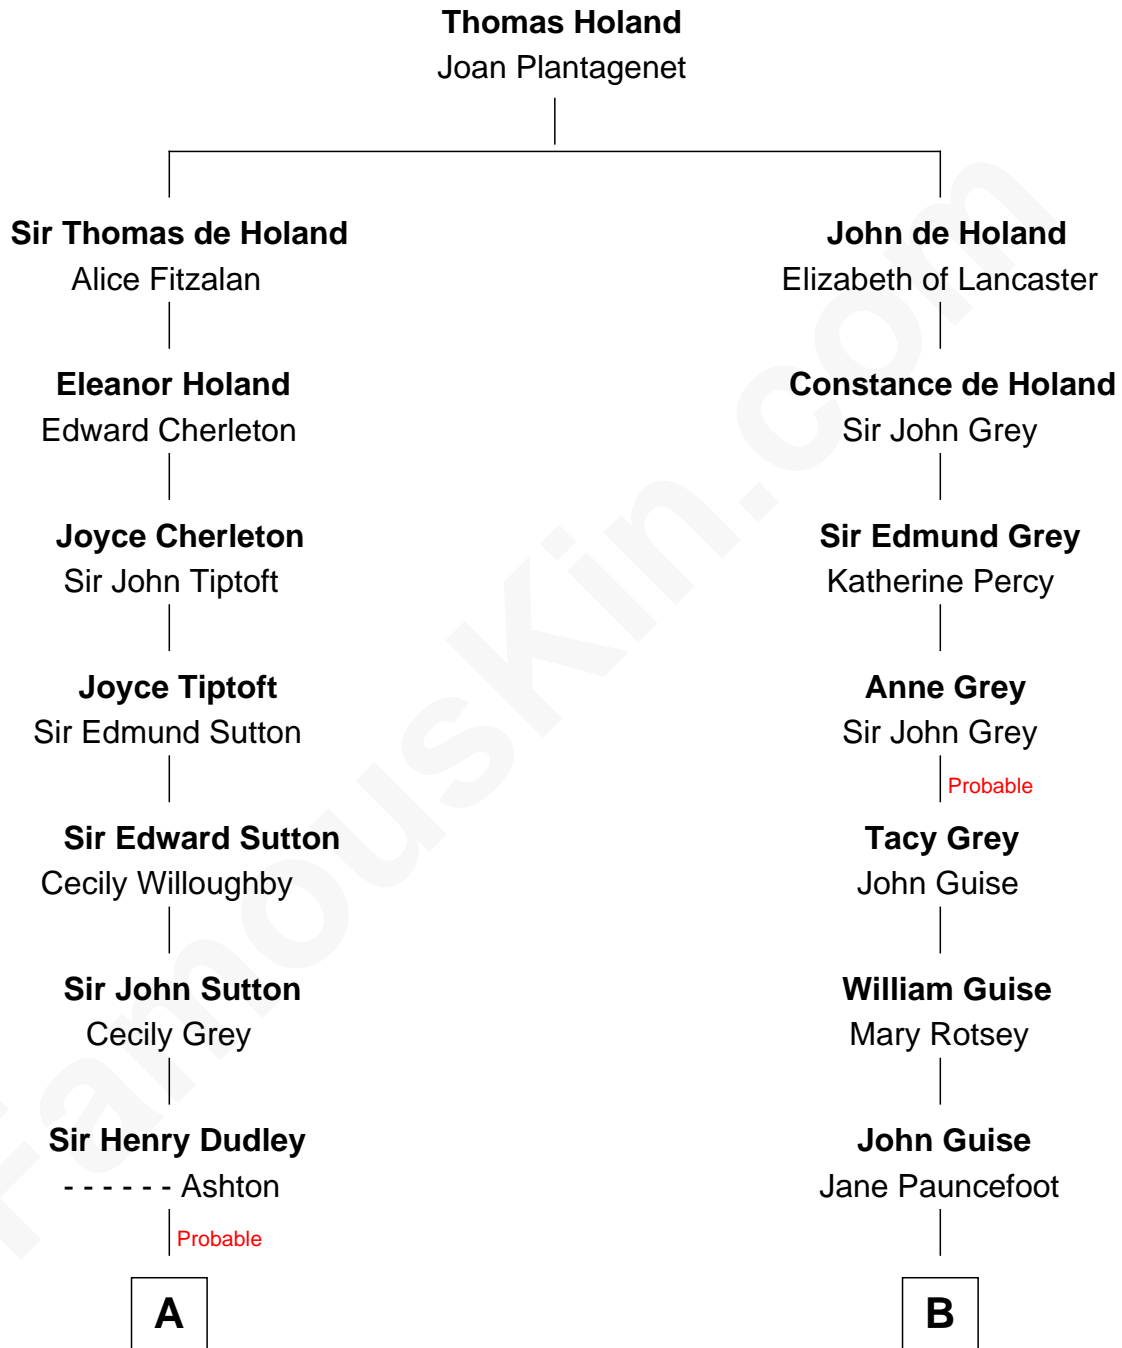

FamousKin.com Relationship Chart of

John Kerry

68th U.S. Secretary of State

17th cousin 2 times removed of

Linda Hunt

TV and Movie Actress

C

Charles Edwin Hunt