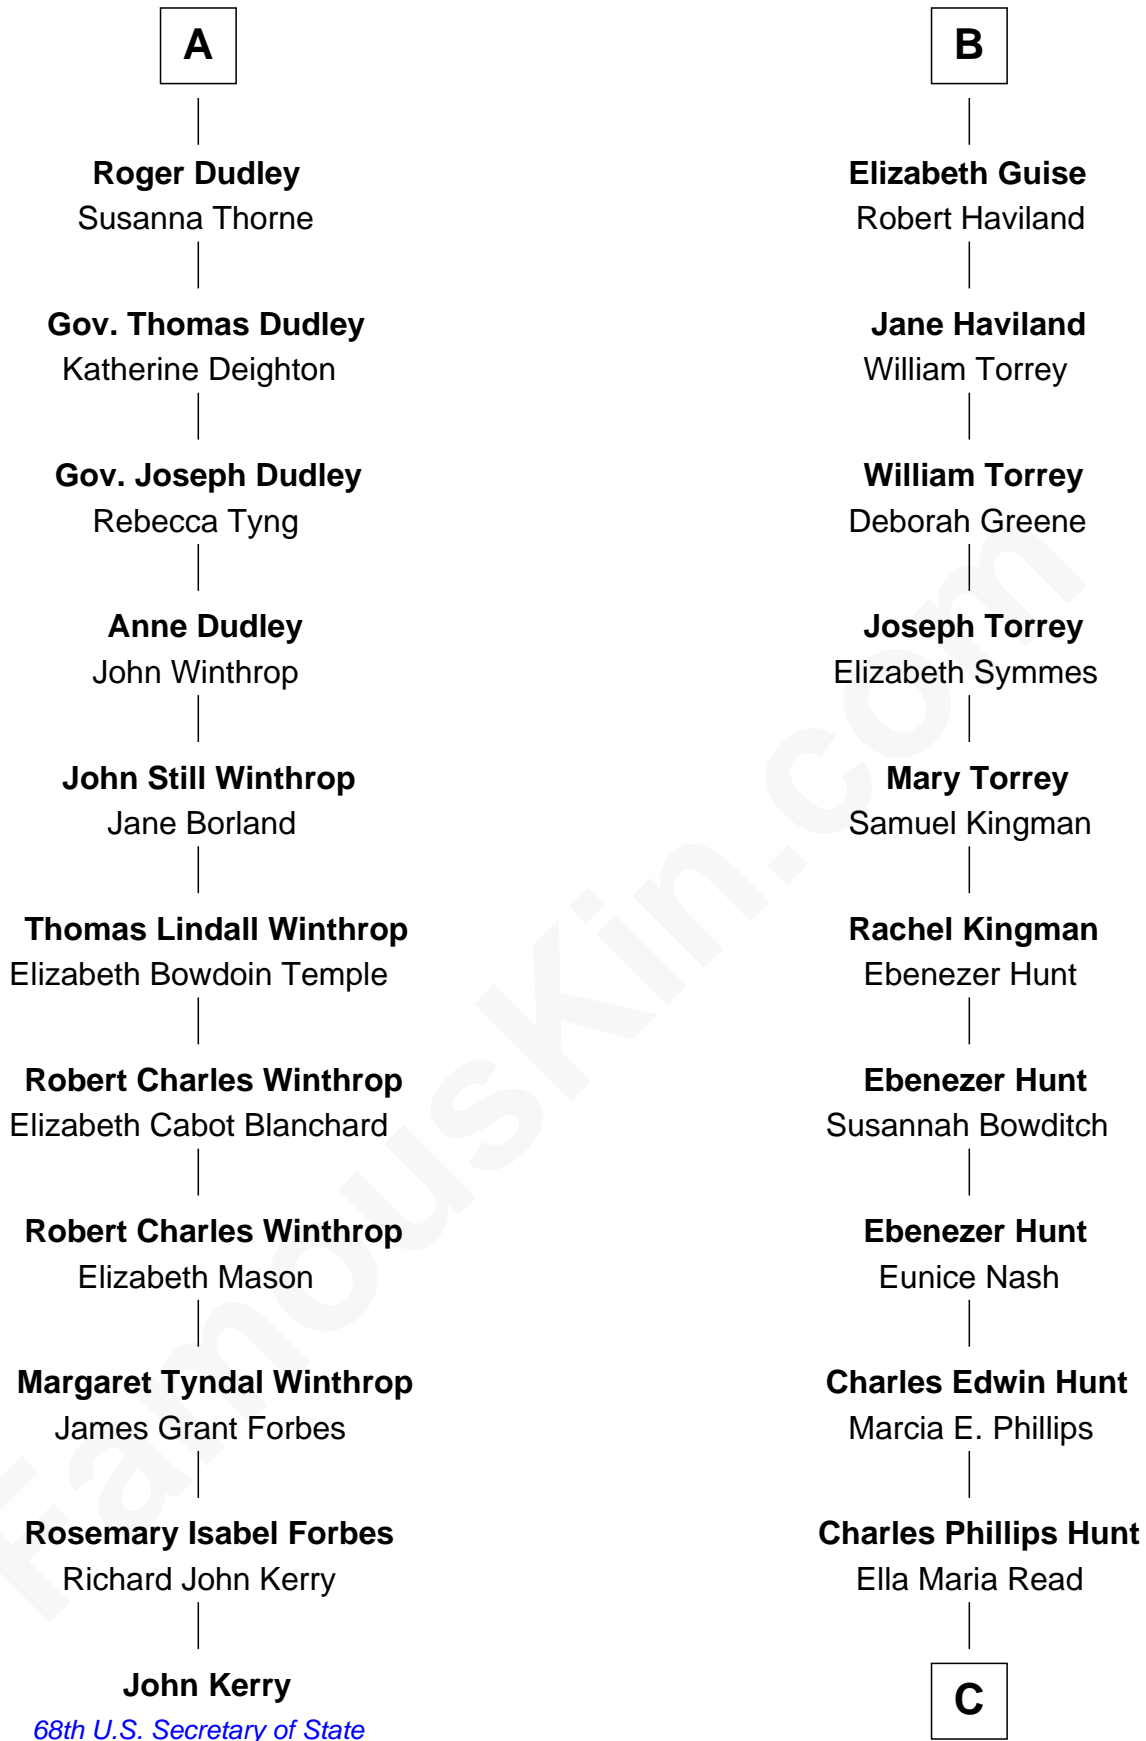

FamousKin.com Relationship Chart of

John Kerry

68th U.S. Secretary of State

17th cousin 2 times removed of

Linda Hunt

TV and Movie Actress

C

Charles Edwin Hunt