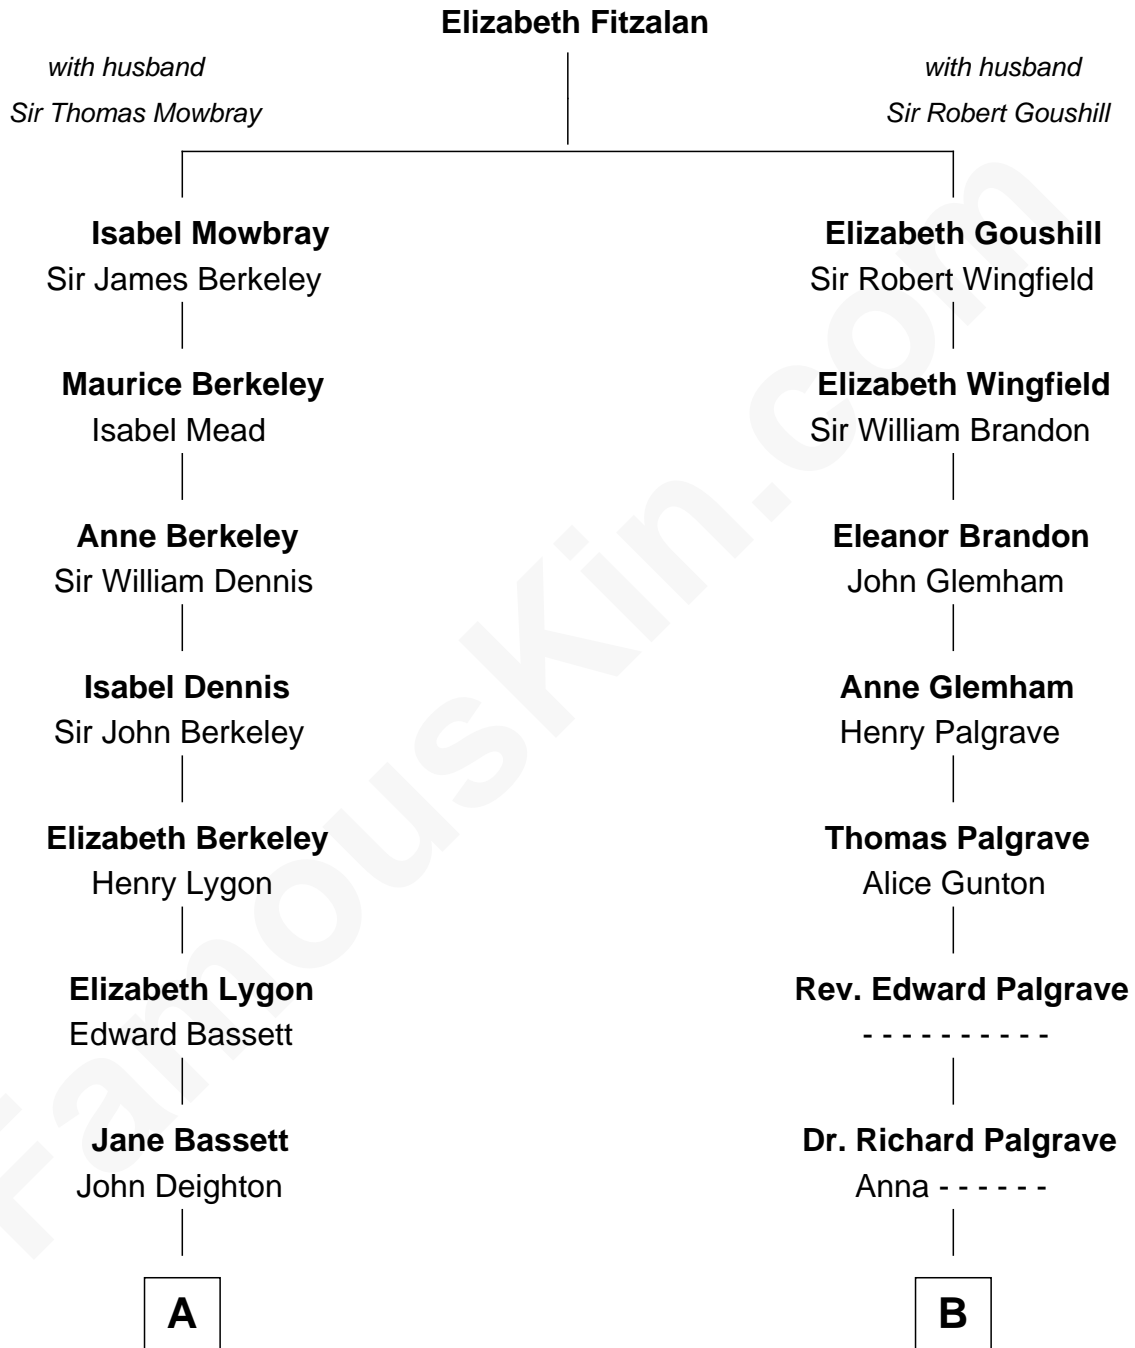

FamousKin.com Relationship Chart of

John Kerry

68th U.S. Secretary of State

16th cousin 1 time removed of

Linda Hunt

TV and Movie Actress

Linda Hunt photo by [RedCarpetReport](#) (CC BY-SA 2.0)