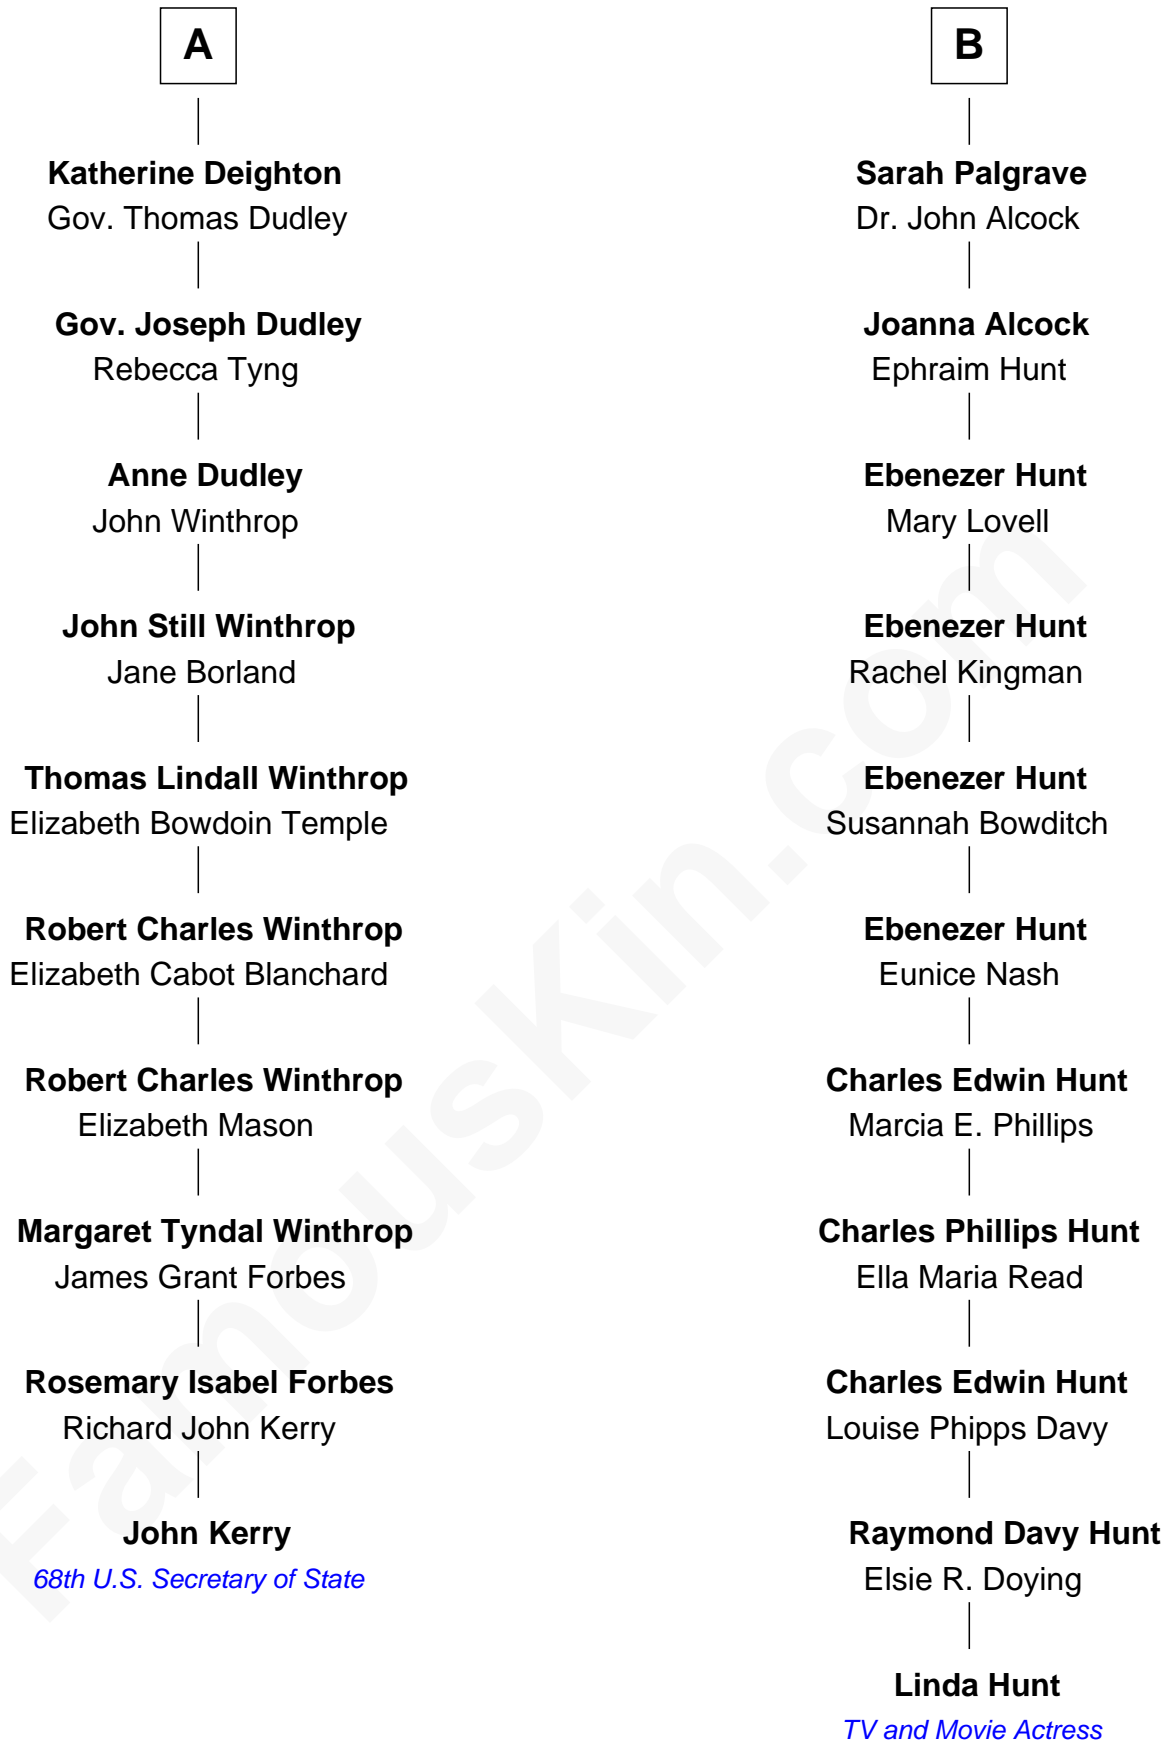

FamousKin.com Relationship Chart of

John Kerry

68th U.S. Secretary of State

16th cousin 1 time removed of

Linda Hunt

TV and Movie Actress

Linda Hunt photo by [RedCarpetReport](#) (CC BY-SA 2.0)