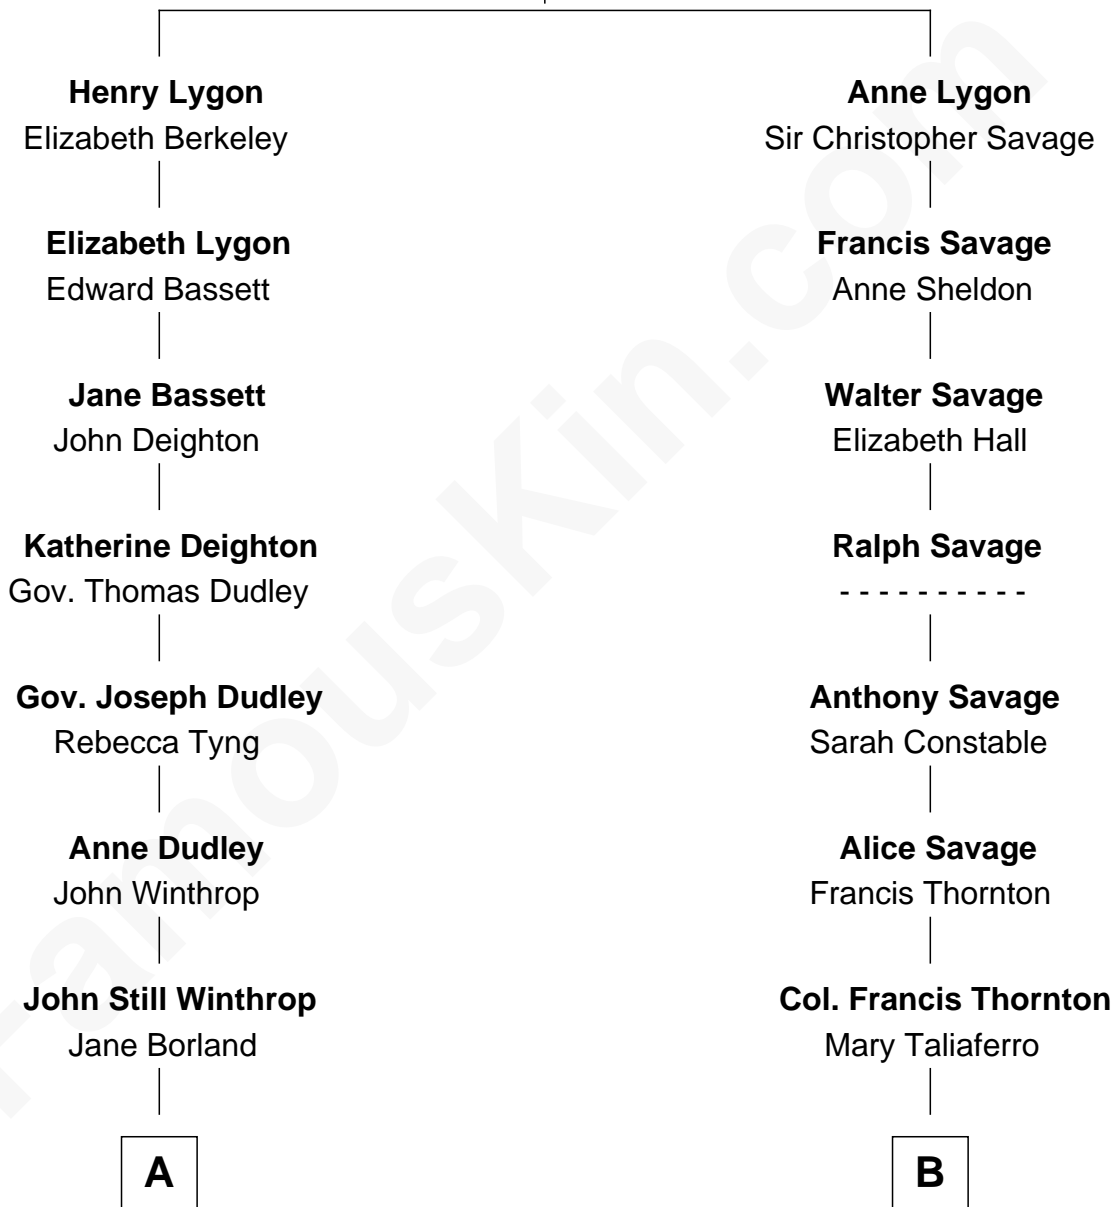

FamousKin.com Relationship Chart of

John Kerry

68th U.S. Secretary of State

12th cousin 1 time removed of

General George S. Patton

U.S. Army - World War II

Sir Richard Lygon

Margaret Greville

A

Thomas Lindall Winthrop
Elizabeth Bowdoin Temple

Robert Charles Winthrop
Elizabeth Cabot Blanchard

Robert Charles Winthrop
Elizabeth Mason

Margaret Tyndal Winthrop
James Grant Forbes

Rosemary Isabel Forbes
Richard John Kerry

John Kerry
68th U.S. Secretary of State

B

Francis Thornton
Frances Gregory

William Thornton
Martha Stuart

William Thorton
Eleanor Thompson

Susanna Thompson Thorton
Andrew Glassell

Susan Thornton Glassell
George Smith Patton