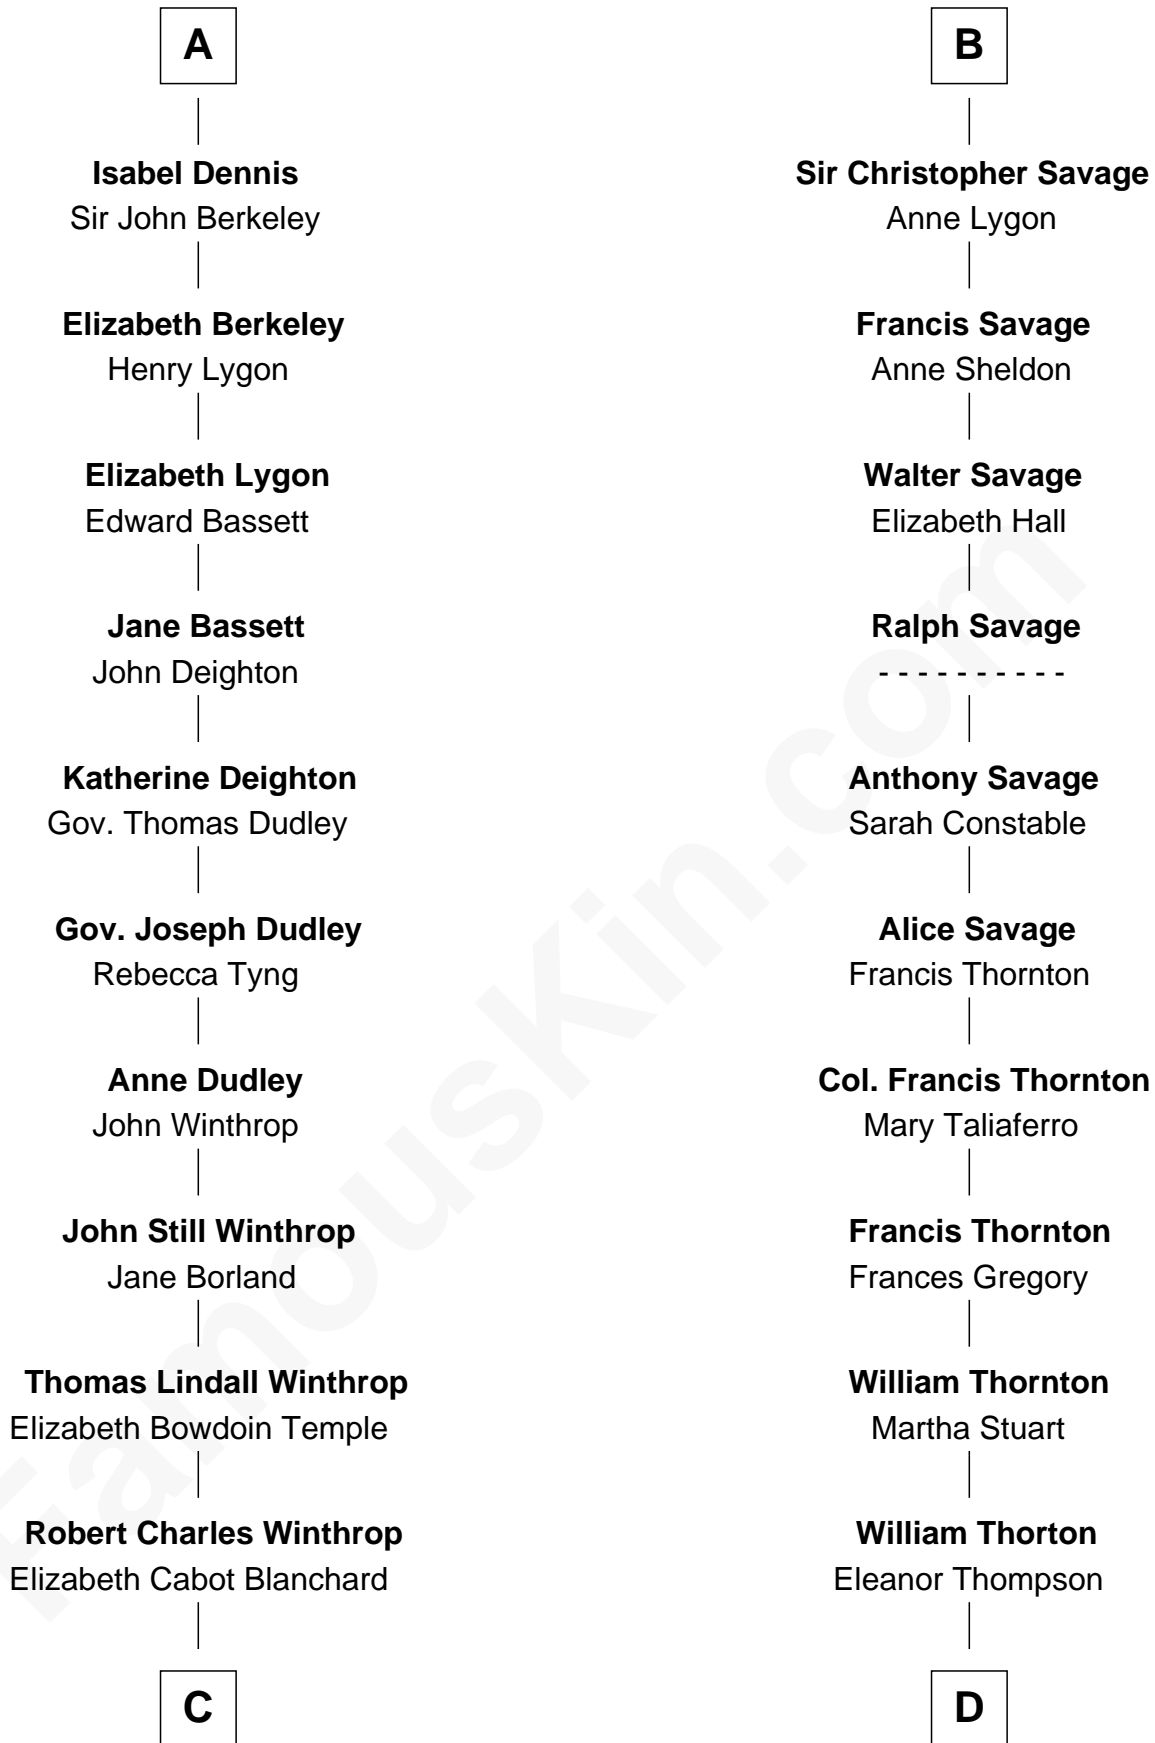

# FamousKin.com Relationship Chart of

**John Kerry**

*68th U.S. Secretary of State*

20th cousin of

**General George S. Patton**

*U.S. Army - World War II*

**Humphrey de Bohun**

Maud de Fiennes

**C**

**Robert Charles Winthrop**

Elizabeth Mason

**Margaret Tyndal Winthrop**

James Grant Forbes

**Rosemary Isabel Forbes**

Richard John Kerry

**John Kerry**

*68th U.S. Secretary of State*

**D**

**Susanna Thompson Thorton**

Andrew Glassell

**Susan Thornton Glassell**

George Smith Patton

**George Smith Patton**

Ruth Wilson