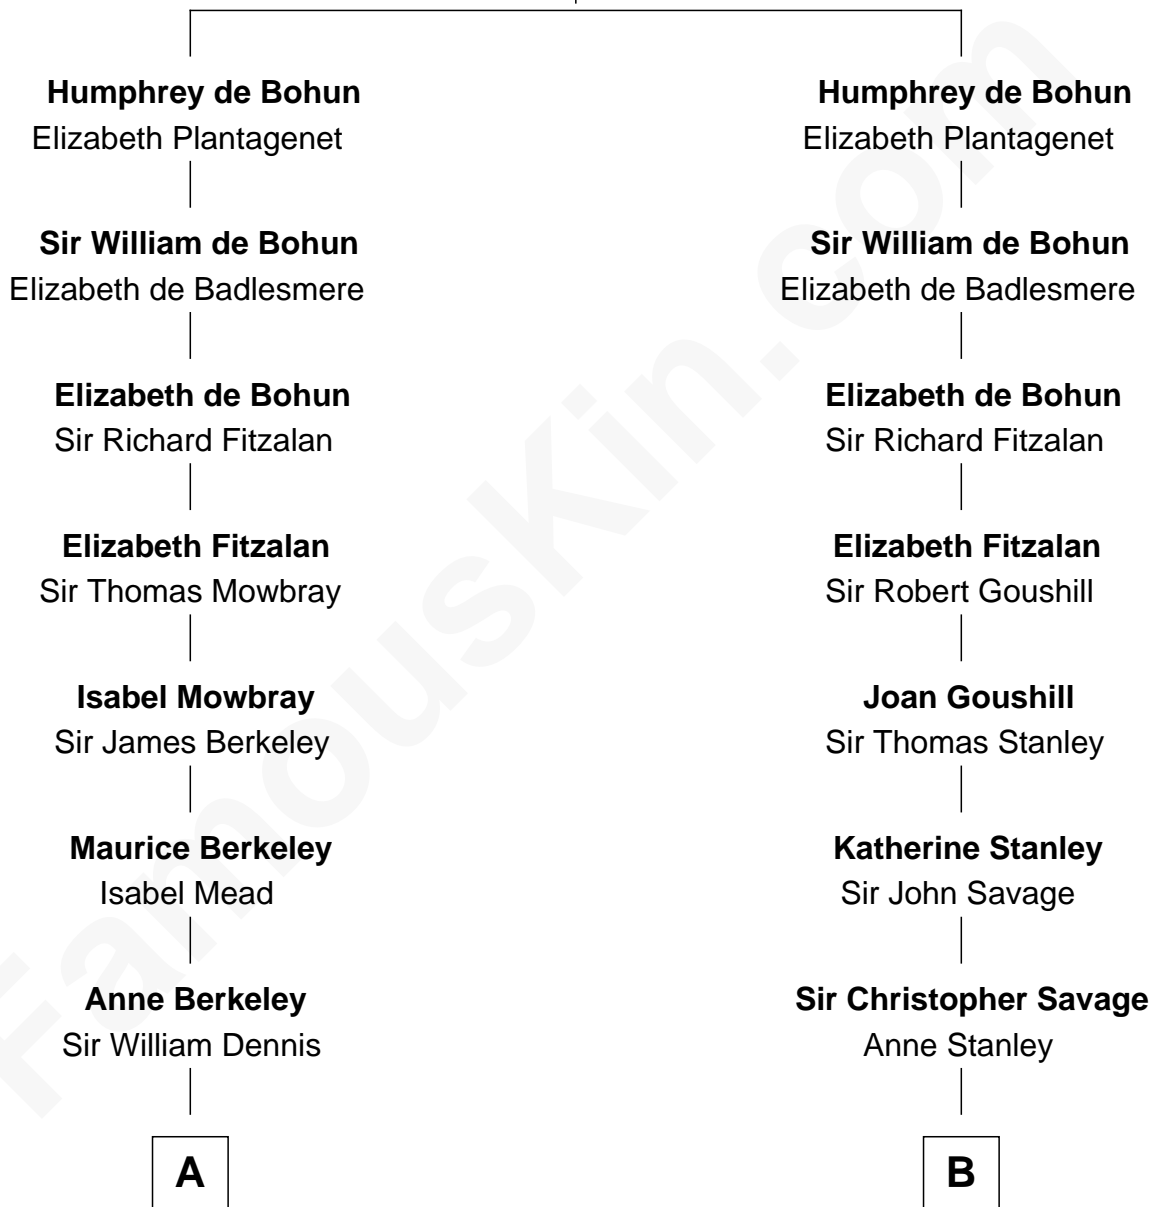

# FamousKin.com Relationship Chart of

**John Kerry**

*68th U.S. Secretary of State*

20th cousin of

**General George S. Patton**

*U.S. Army - World War II*

**Humphrey de Bohun**

Maud de Fiennes

**C**

**Robert Charles Winthrop**

Elizabeth Mason

**Margaret Tyndal Winthrop**

James Grant Forbes

**Rosemary Isabel Forbes**

Richard John Kerry

**John Kerry**