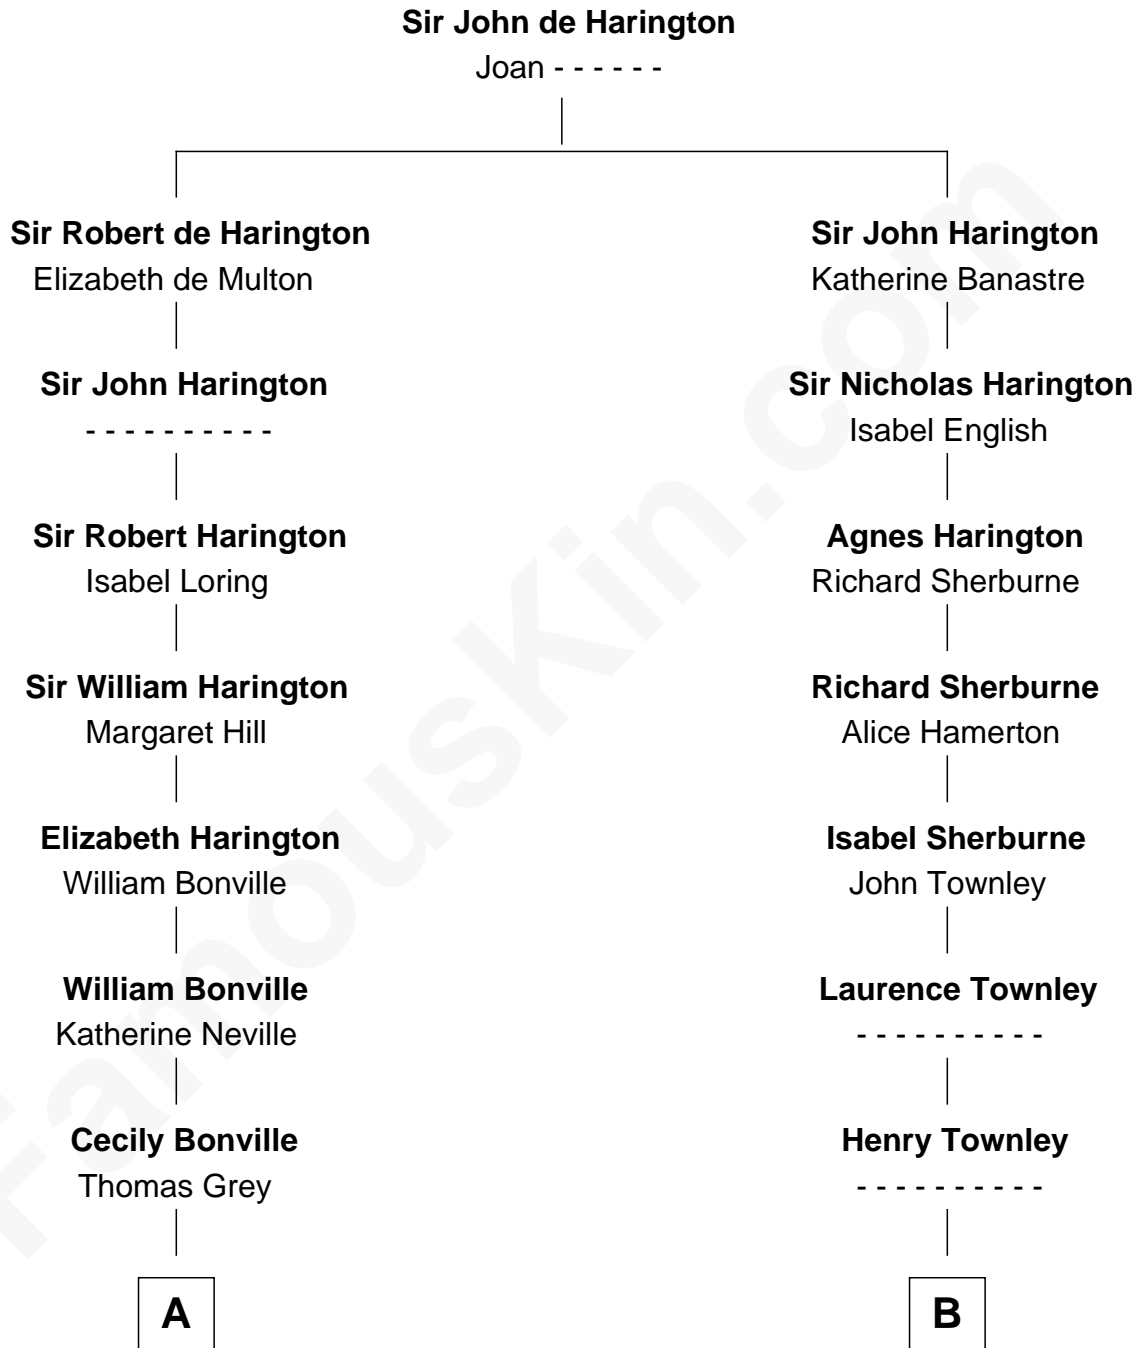

FamousKin.com

Relationship Chart of

John Kerry

68th U.S. Secretary of State

19th cousin 1 time removed of

General George S. Patton

U.S. Army - World War II

C

Margaret Tyndal Winthrop

James Grant Forbes

Rosemary Isabel Forbes

Richard John Kerry

John Kerry

68th U.S. Secretary of State

D

Margaret French Williams