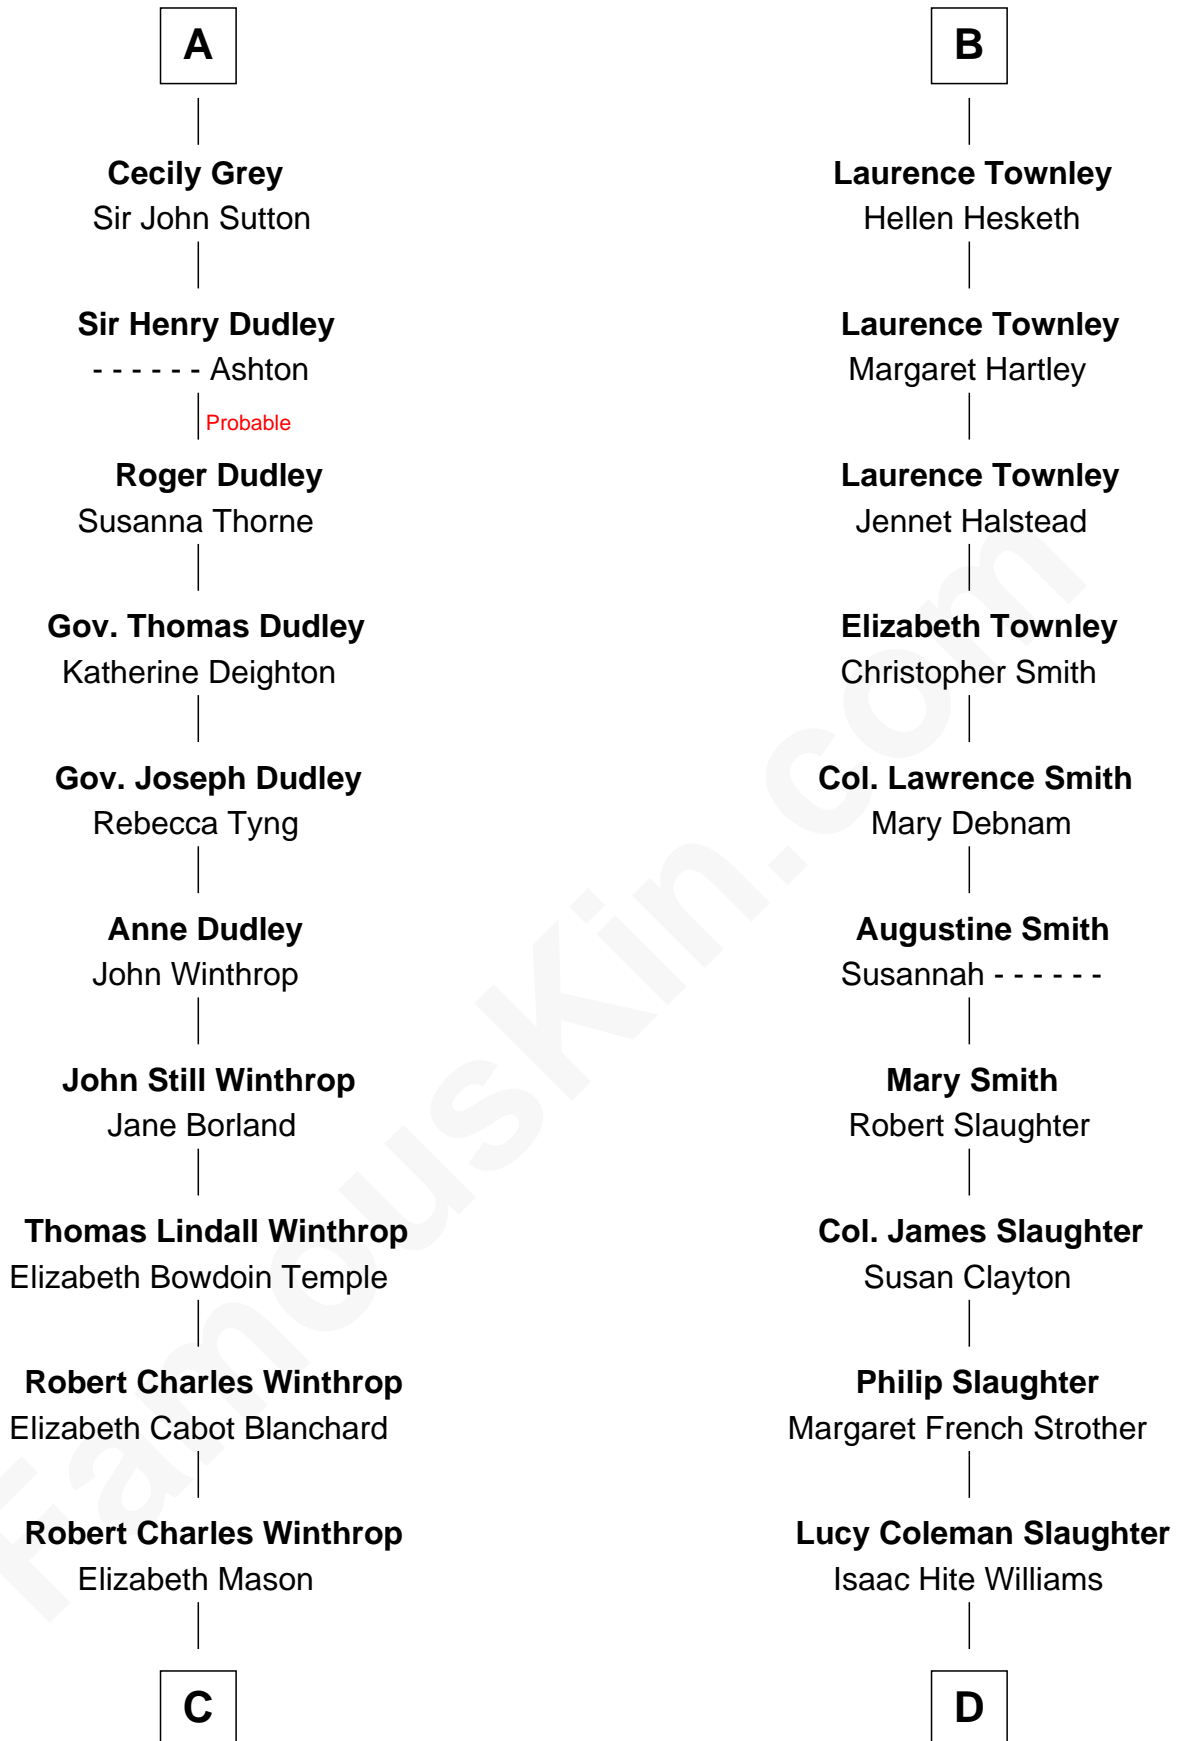

FamousKin.com

Relationship Chart of

John Kerry

68th U.S. Secretary of State

19th cousin 1 time removed of

General George S. Patton

U.S. Army - World War II

C

Margaret Tyndal Winthrop

James Grant Forbes

Rosemary Isabel Forbes

Richard John Kerry

John Kerry

68th U.S. Secretary of State

D

Margaret French Williams