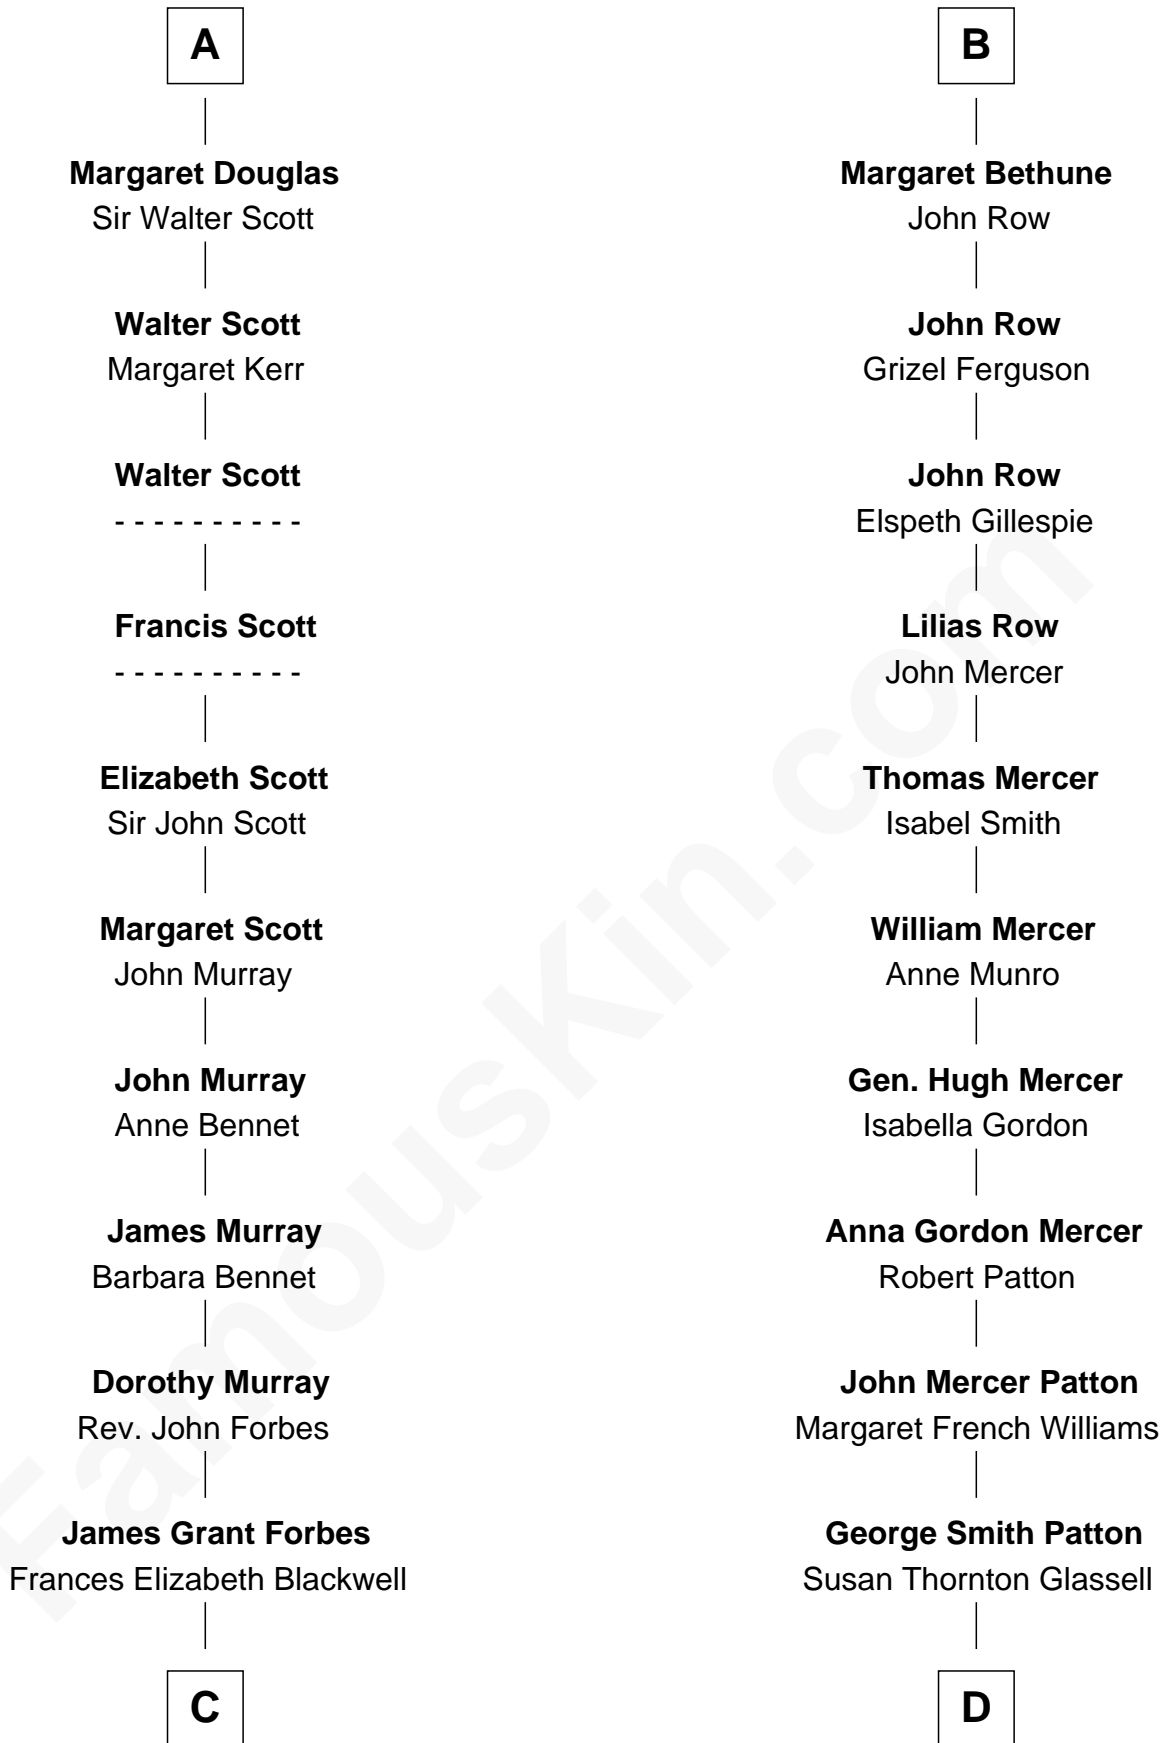

FamousKin.com

Relationship Chart of

John Kerry

68th U.S. Secretary of State

18th cousin 3 times removed of

General George S. Patton

U.S. Army - World War II

C

John Murray Forbes

Anna Howell

Francis Blackwell Forbes

Isabel Clarke

James Grant Forbes

Margaret Tyndal Winthrop

Rosemary Isabel Forbes

Richard John Kerry