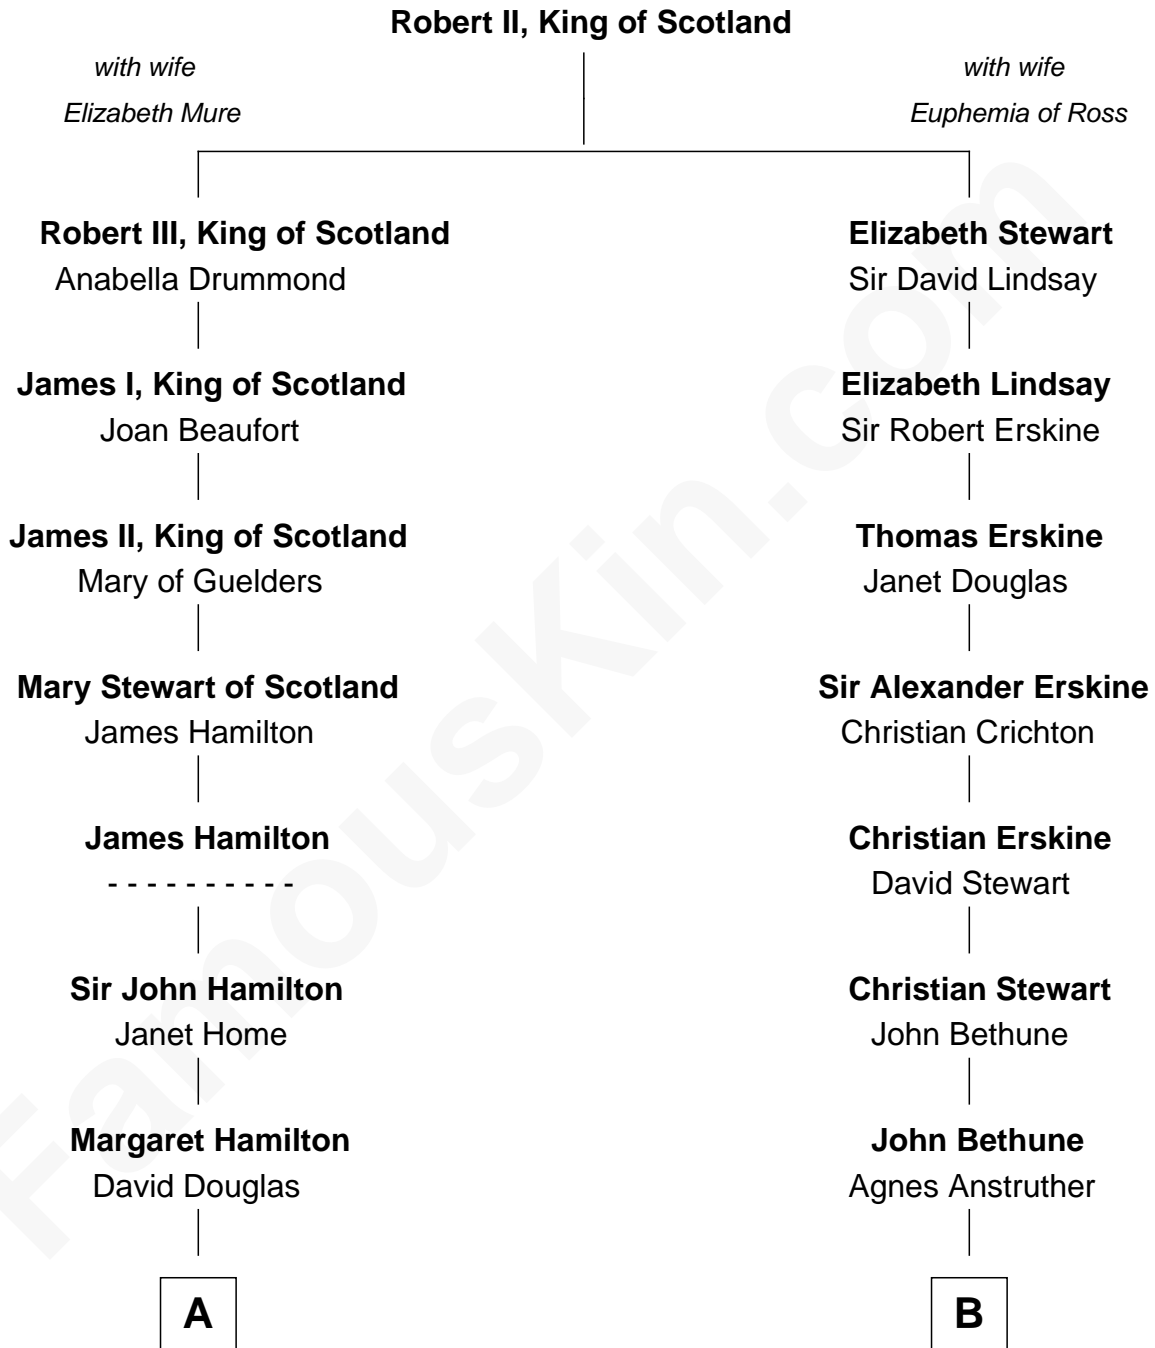

FamousKin.com

Relationship Chart of

John Kerry

68th U.S. Secretary of State

18th cousin 3 times removed of

General George S. Patton

U.S. Army - World War II

C

John Murray Forbes

Anna Howell

Francis Blackwell Forbes

Isabel Clarke

James Grant Forbes

Margaret Tyndal Winthrop

Rosemary Isabel Forbes

Richard John Kerry