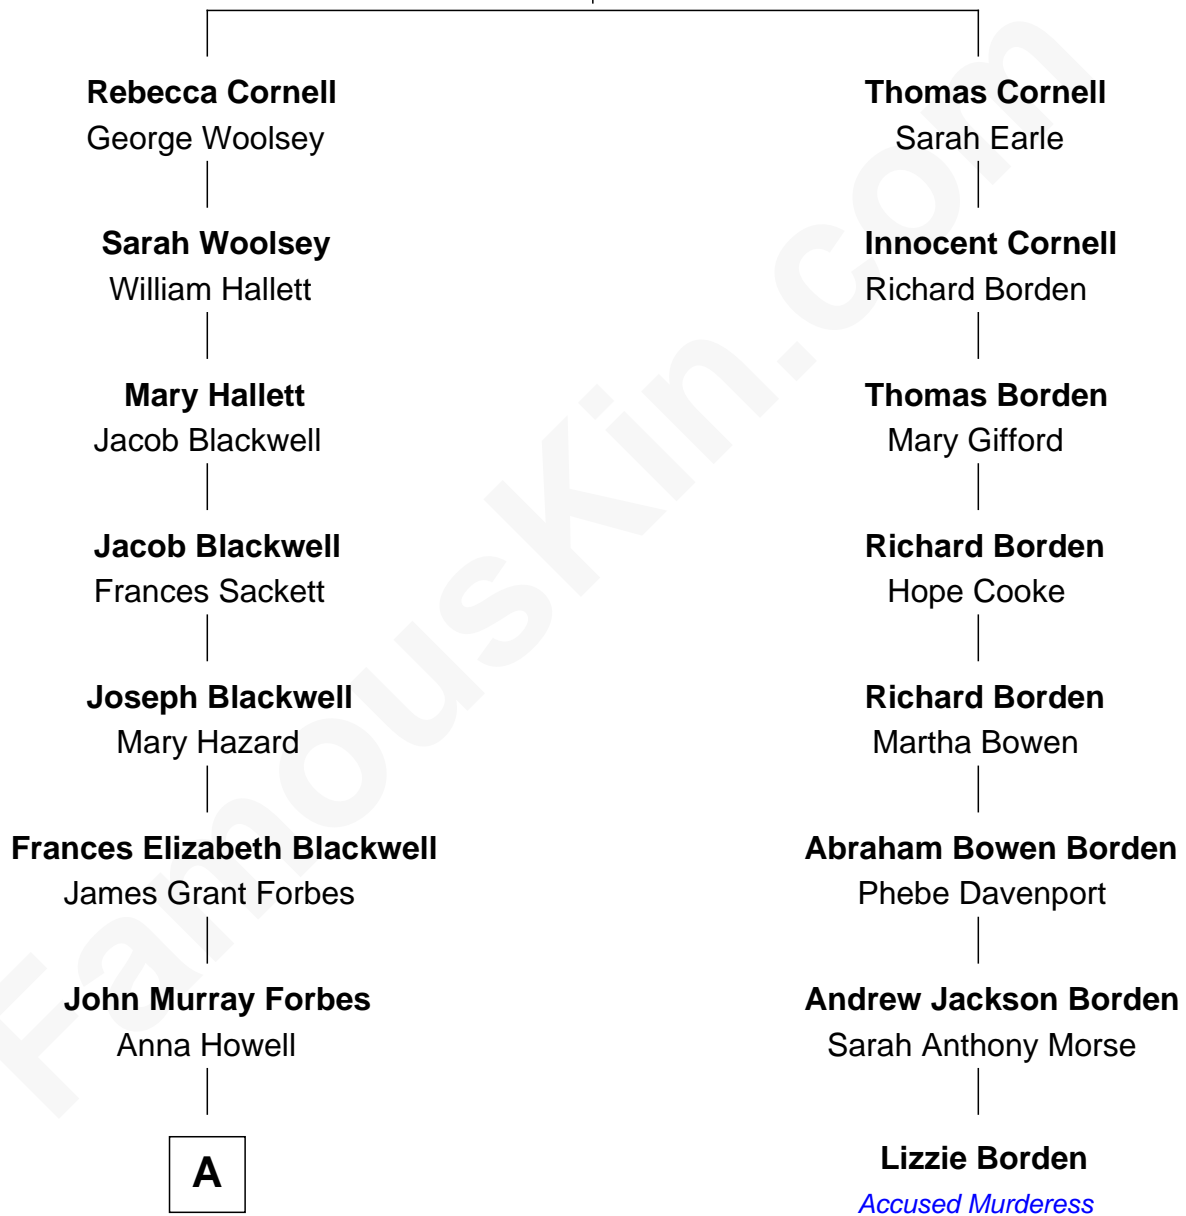

FamousKin.com Relationship Chart of

John Kerry

68th U.S. Secretary of State

7th cousin 3 times removed of

Lizzie Borden

Accused Murderess

Thomas Cornell

Rebecca Briggs

A

Francis Blackwell Forbes

Isabel Clarke

James Grant Forbes

Margaret Tyndal Winthrop

Rosemary Isabel Forbes

Richard John Kerry

John Kerry