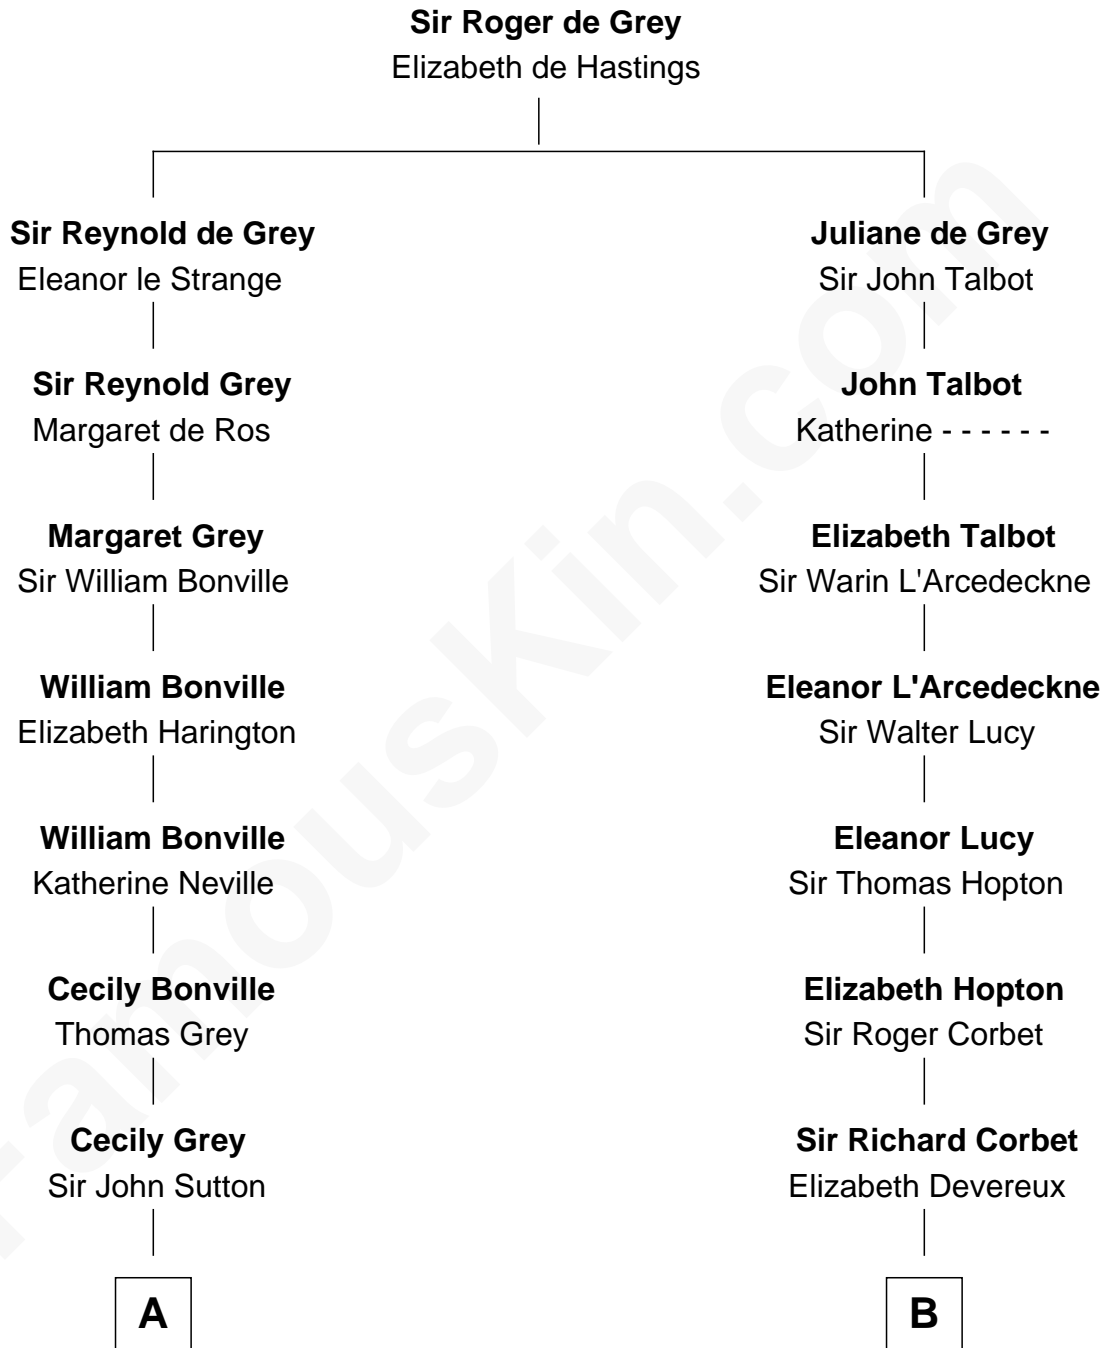

FamousKin.com Relationship Chart of

John Kerry

68th U.S. Secretary of State

18th cousin 3 times removed of

Lizzie Borden

Accused Murderess

C

Rosemary Isabel Forbes

Anthony Morse

Rhoda Morrison

Sarah Anthony Morse

Andrew Jackson Borden

Lizzie Borden

Accused Murderess

FamousKin.com