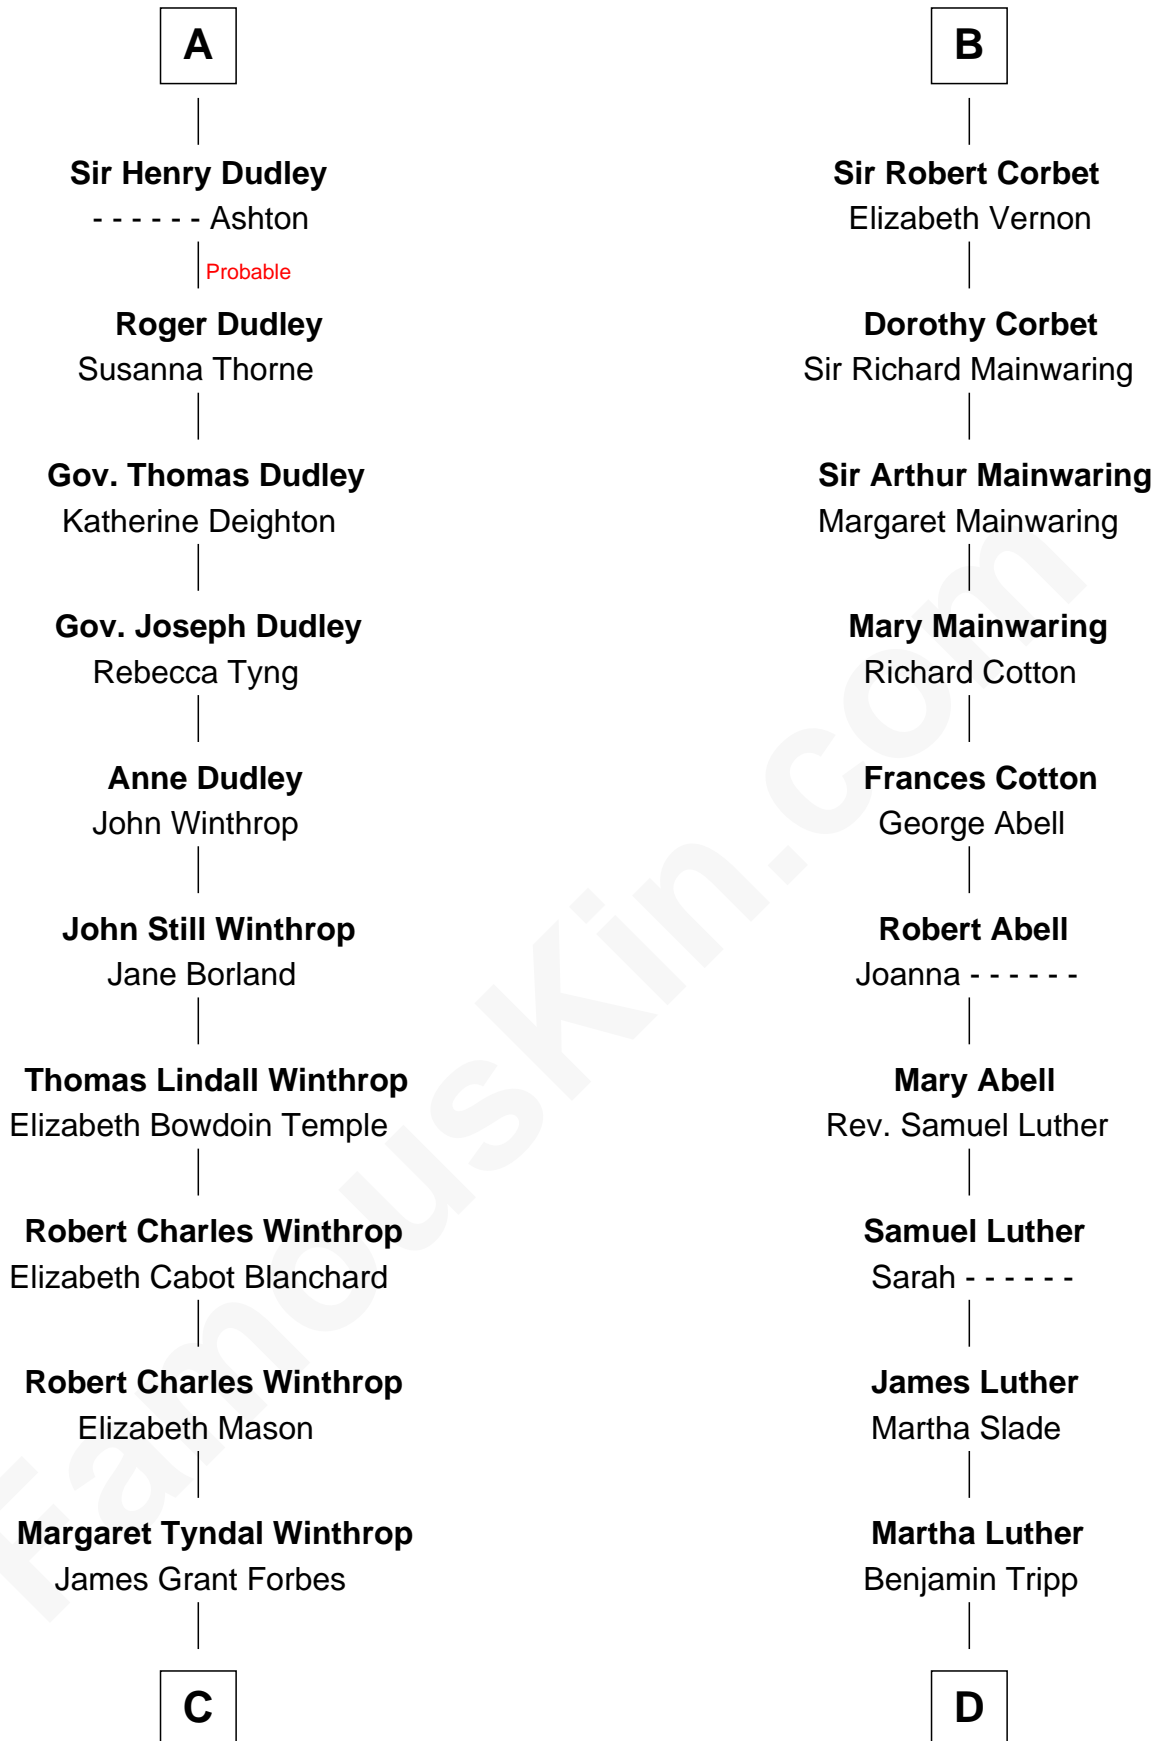

FamousKin.com Relationship Chart of

John Kerry

68th U.S. Secretary of State

18th cousin 3 times removed of

Lizzie Borden

Accused Murderess

C

Rosemary Isabel Forbes

Richard John Kerry

John Kerry

68th U.S. Secretary of State

D

Susanna Tripp

John Vinnicum

Sarah L. Vinnicum

Joseph Morse

Anthony Morse

Rhoda Morrison

Sarah Anthony Morse

Andrew Jackson Borden

Lizzie Borden

Accused Murderess

FamousKin.com