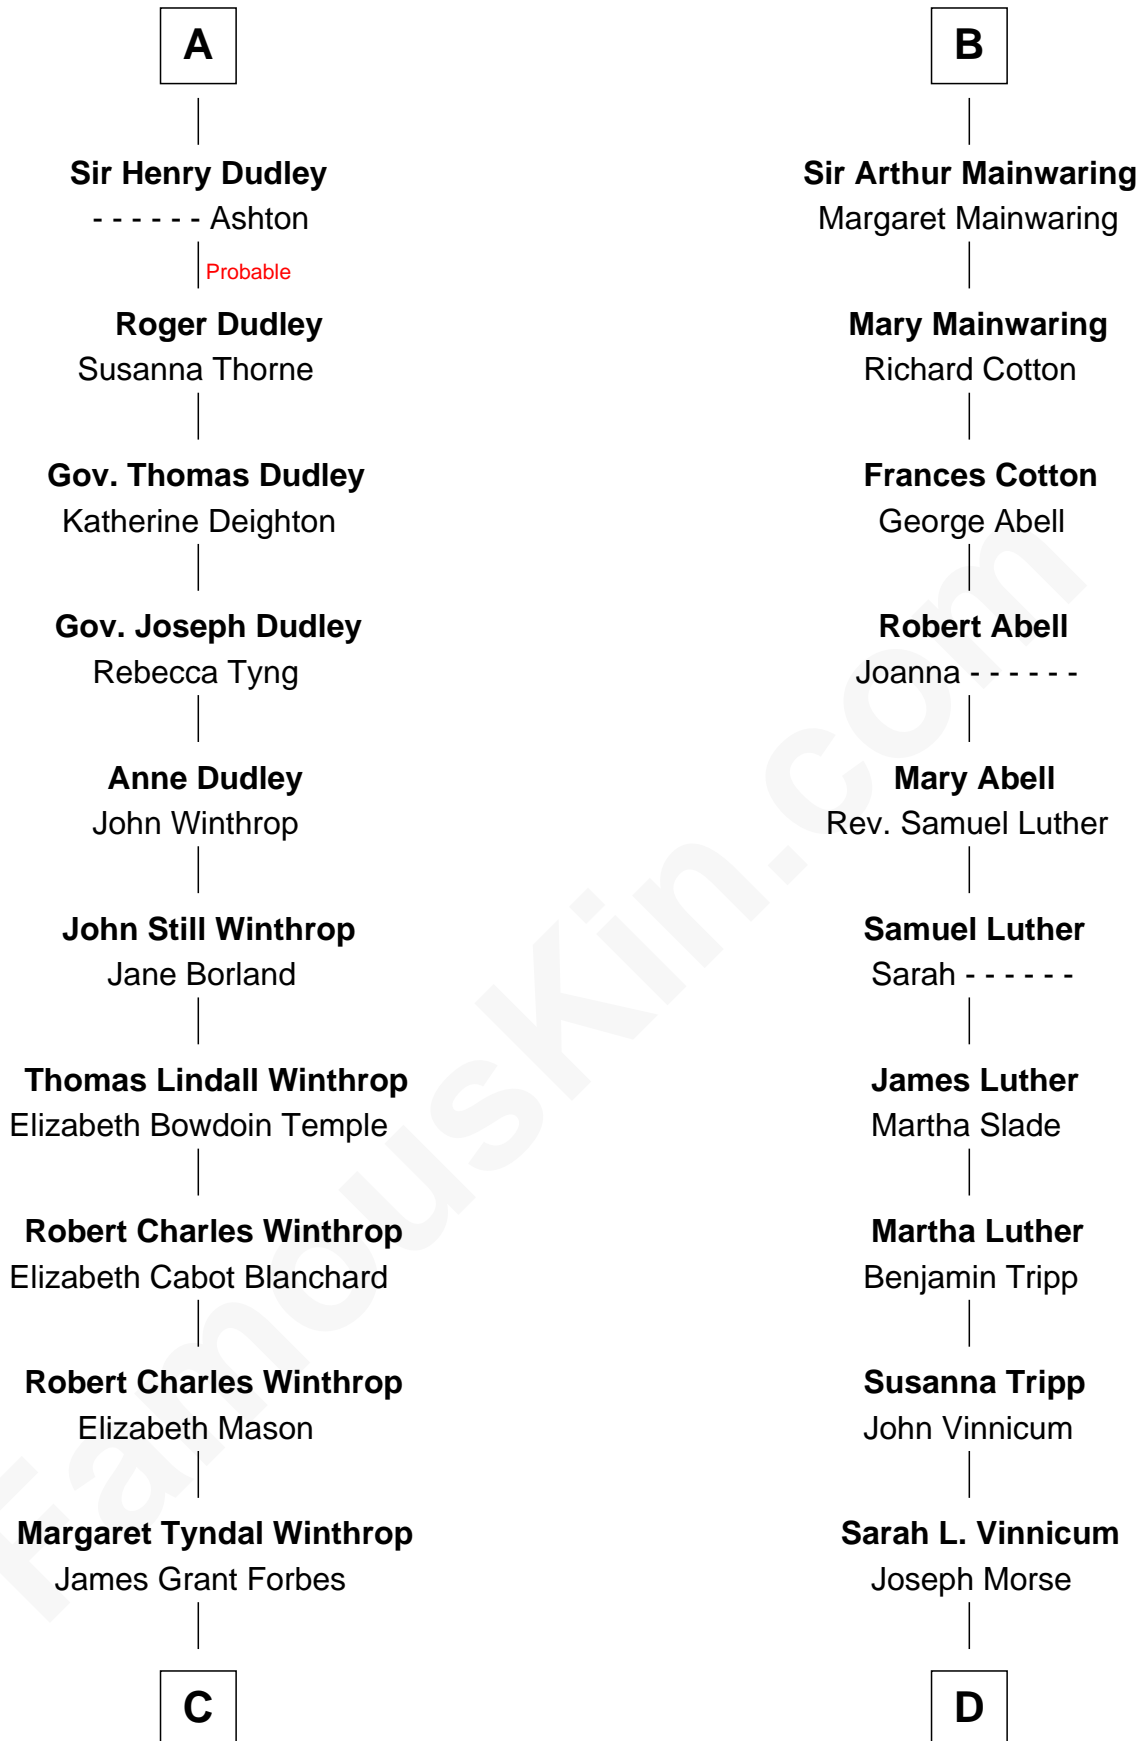

FamousKin.com Relationship Chart of

John Kerry

68th U.S. Secretary of State

18th cousin 1 time removed of

Lizzie Borden

Accused Murderess

Sir William de Ros
Margery de Badlesmere

Thomas de Ros
Beatrice de Stafford

Margaret de Ros
Sir Reynold Grey

Margaret Grey
Sir William Bonville

William Bonville
Elizabeth Harington

William Bonville
Katherine Neville

Cecily Bonville
Thomas Grey

Cecily Grey
Sir John Sutton

A

Maud de Roos
John de Welles

Anne de Welles
James Butler

James Butler
Joan Beauchamp

Elizabeth Butler
John Talbot

Ann Talbot
Sir Henry Vernon

Elizabeth Vernon
Sir Robert Corbet

Dorothy Corbet
Sir Richard Mainwaring

B

C

Rosemary Isabel Forbes

Richard John Kerry

John Kerry

68th U.S. Secretary of State

D

Anthony Morse

Rhoda Morrison

Sarah Anthony Morse