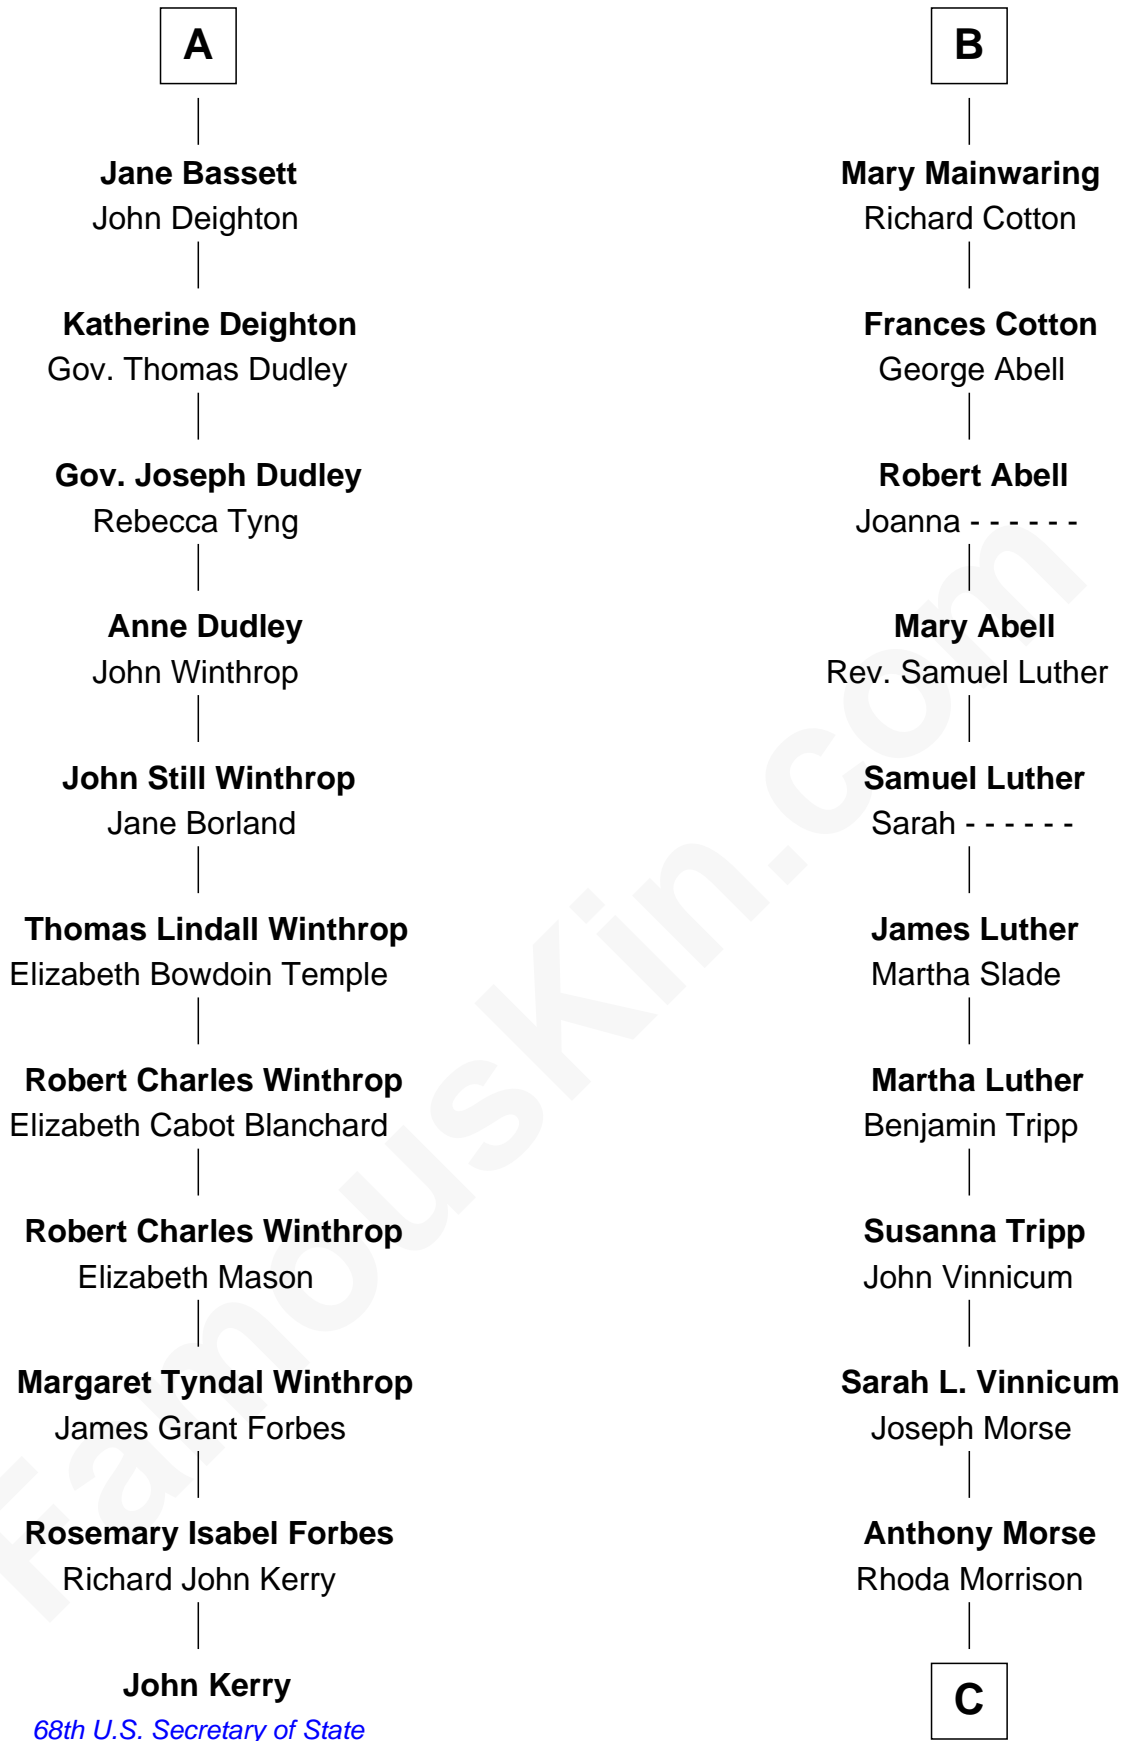

FamousKin.com Relationship Chart of

John Kerry

68th U.S. Secretary of State

17th cousin 1 time removed of

Lizzie Borden

Accused Murderess

Sir Richard Fitzalan

Elizabeth de Bohun

Elizabeth Fitzalan
Sir Thomas Mowbray

Isabel Mowbray
Sir James Berkeley

Maurice Berkeley
Isabel Mead

Anne Berkeley
Sir William Dennis

Isabel Dennis
Sir John Berkeley

Elizabeth Berkeley
Henry Lygon

Elizabeth Lygon
Edward Bassett

A

Joan Fitzalan
Sir William Beauchamp

Joan Beauchamp
James Butler

Elizabeth Butler
John Talbot

Ann Talbot
Sir Henry Vernon

Elizabeth Vernon
Sir Robert Corbet

Dorothy Corbet
Sir Richard Mainwaring

Sir Arthur Mainwaring
Margaret Mainwaring

B

C

Sarah Anthony Morse
Andrew Jackson Borden

Lizzie Borden
Accused Murderess

FamousKin.com