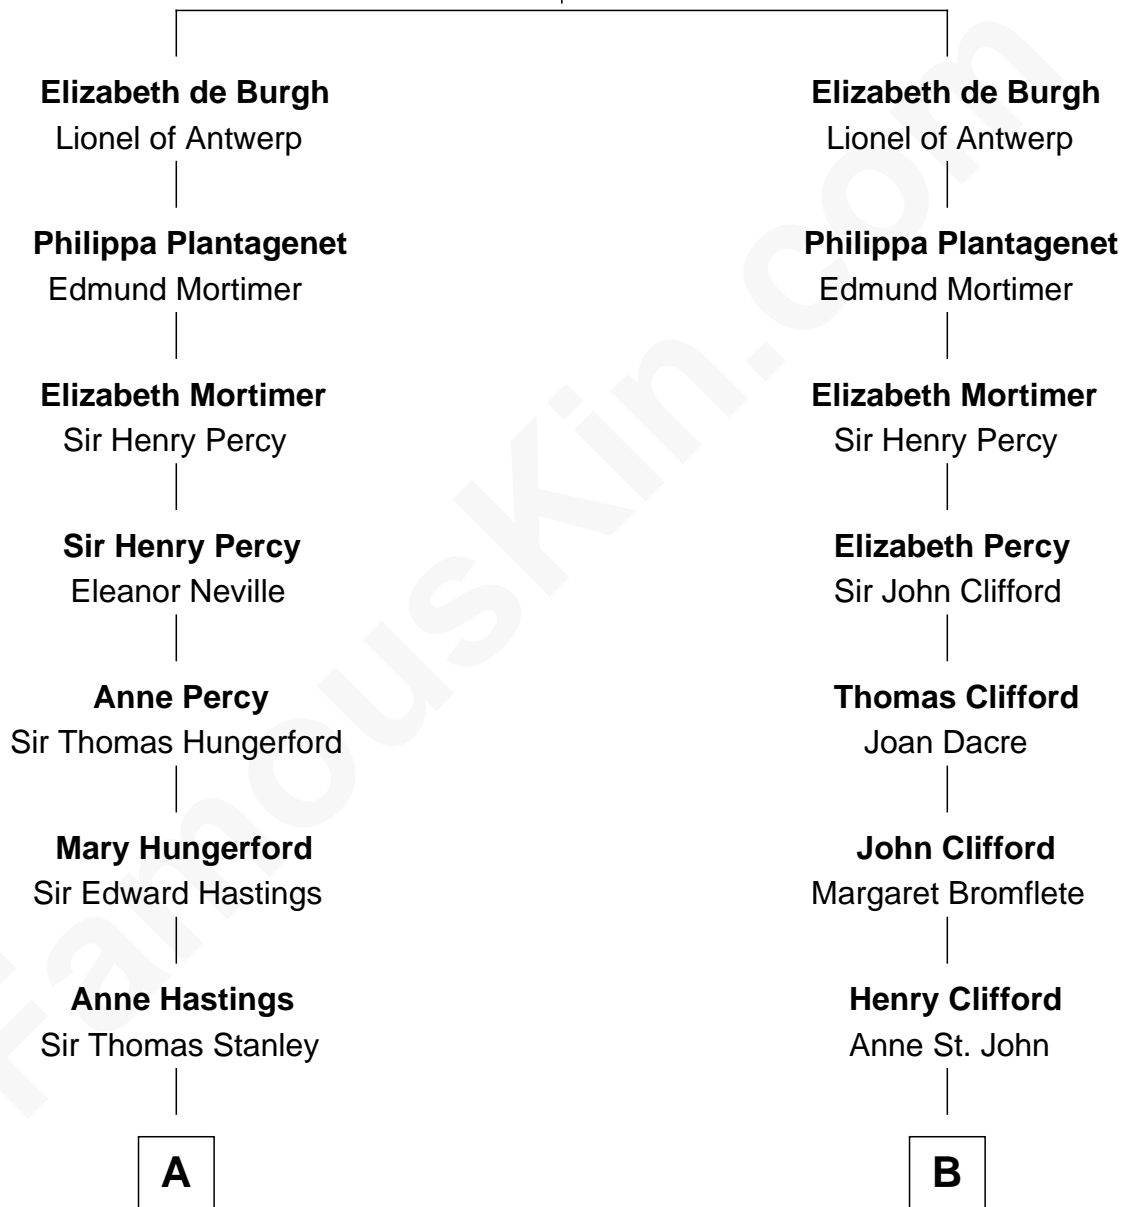

FamousKin.com Relationship Chart of

John Kerry

68th U.S. Secretary of State

21st cousin of

Elizabeth Montgomery

TV Actress - "Bewitched"

William de Burgh
Maude of Lancaster

C

Robert Charles Winthrop
Elizabeth Cabot Blanchard

Robert Charles Winthrop
Elizabeth Mason

Margaret Tyndal Winthrop
James Grant Forbes

Rosemary Isabel Forbes
Richard John Kerry

John Kerry
68th U.S. Secretary of State