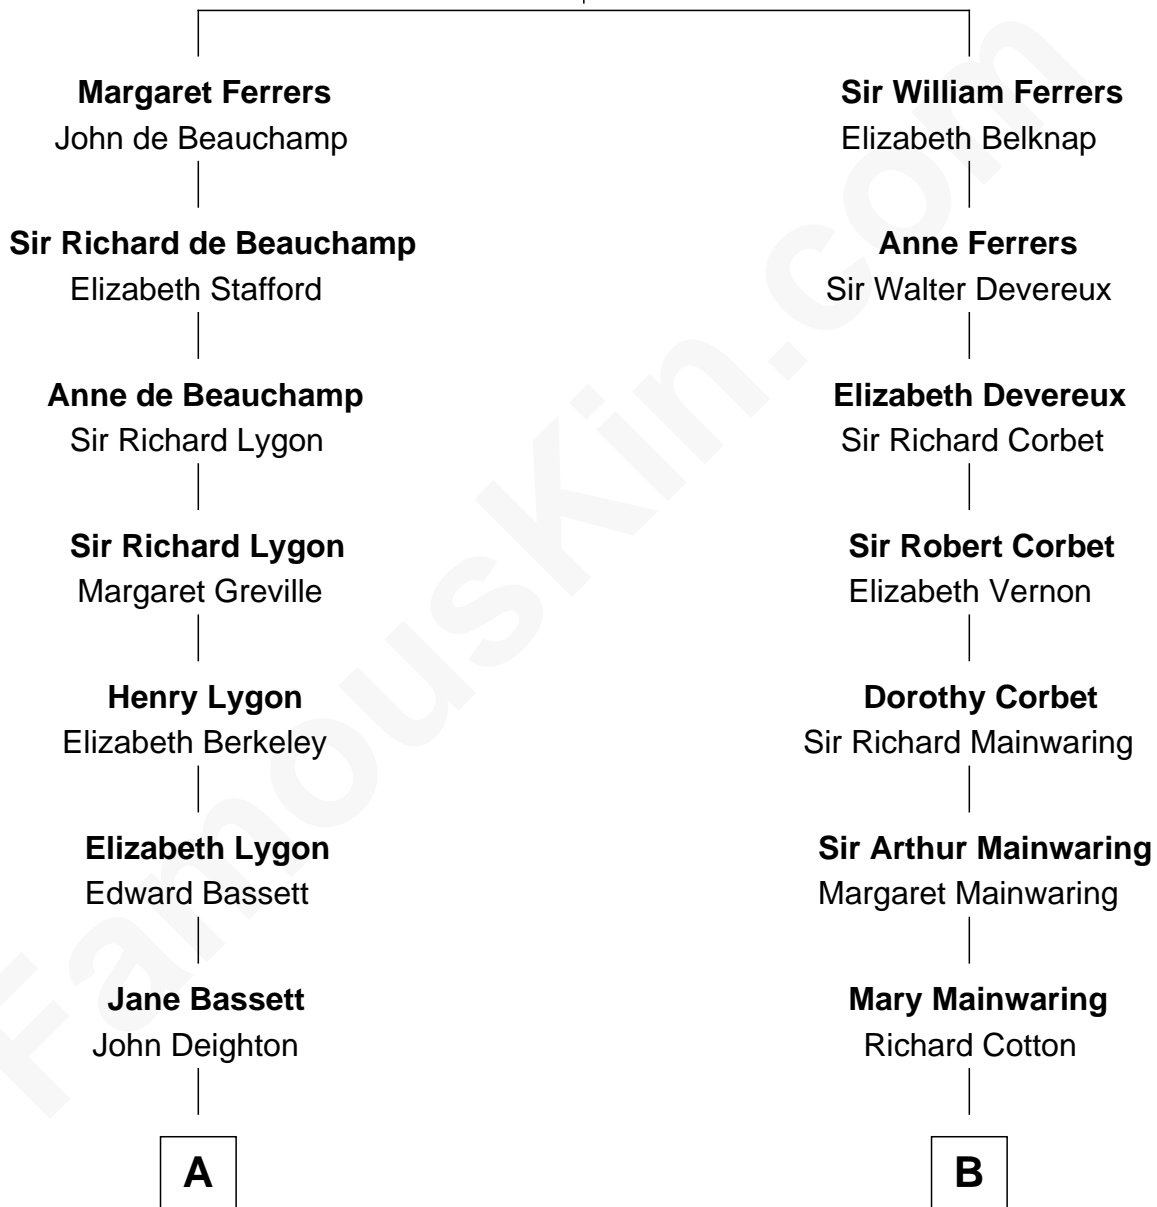

FamousKin.com Relationship Chart of

John Kerry

68th U.S. Secretary of State

16th cousin 2 times removed of

Elizabeth Montgomery

TV Actress - "Bewitched"

Sir Edmund Ferrers

Ellen Roche

C

Henry Montgomery
Elizabeth Bryan Allen

Elizabeth Montgomery
TV Actress - "Bewitched"

FamousKin.com