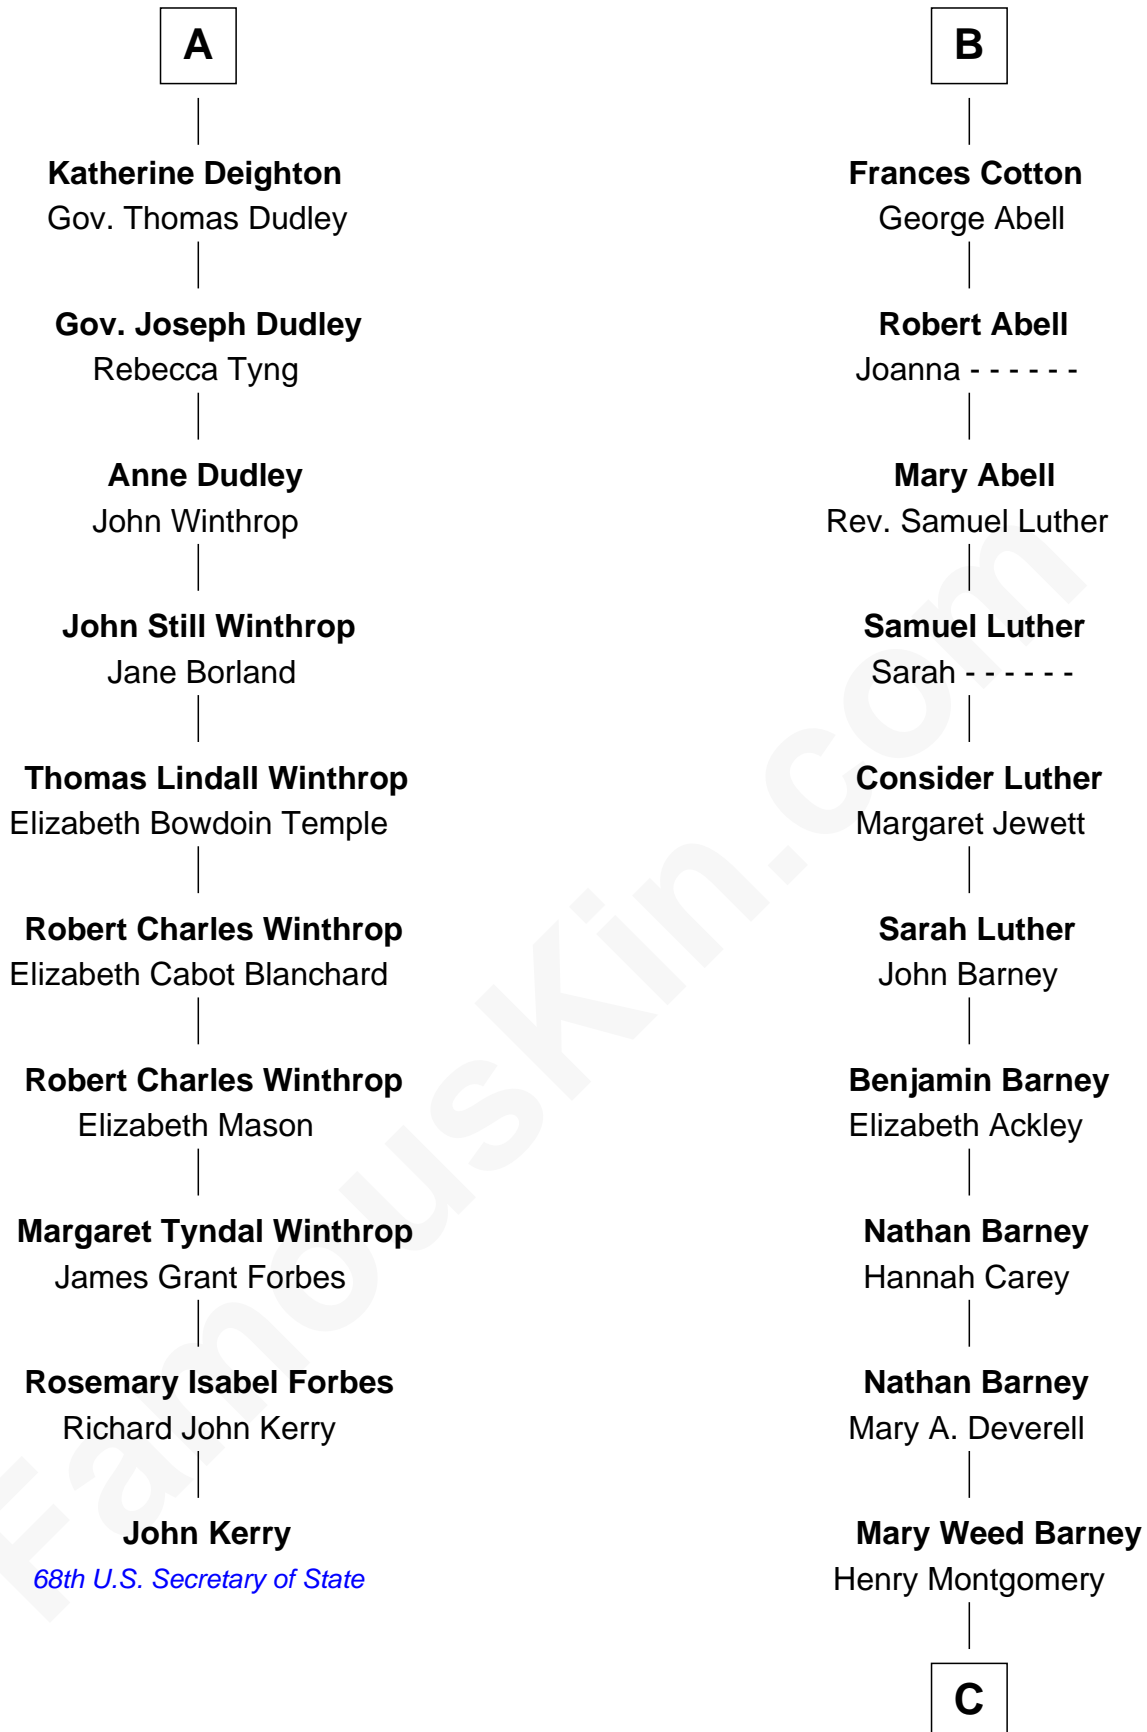

FamousKin.com Relationship Chart of

John Kerry

68th U.S. Secretary of State

16th cousin 2 times removed of

Elizabeth Montgomery

TV Actress - "Bewitched"

Sir Edmund Ferrers

Ellen Roche

C

Henry Montgomery
Elizabeth Bryan Allen

Elizabeth Montgomery
TV Actress - "Bewitched"

FamousKin.com