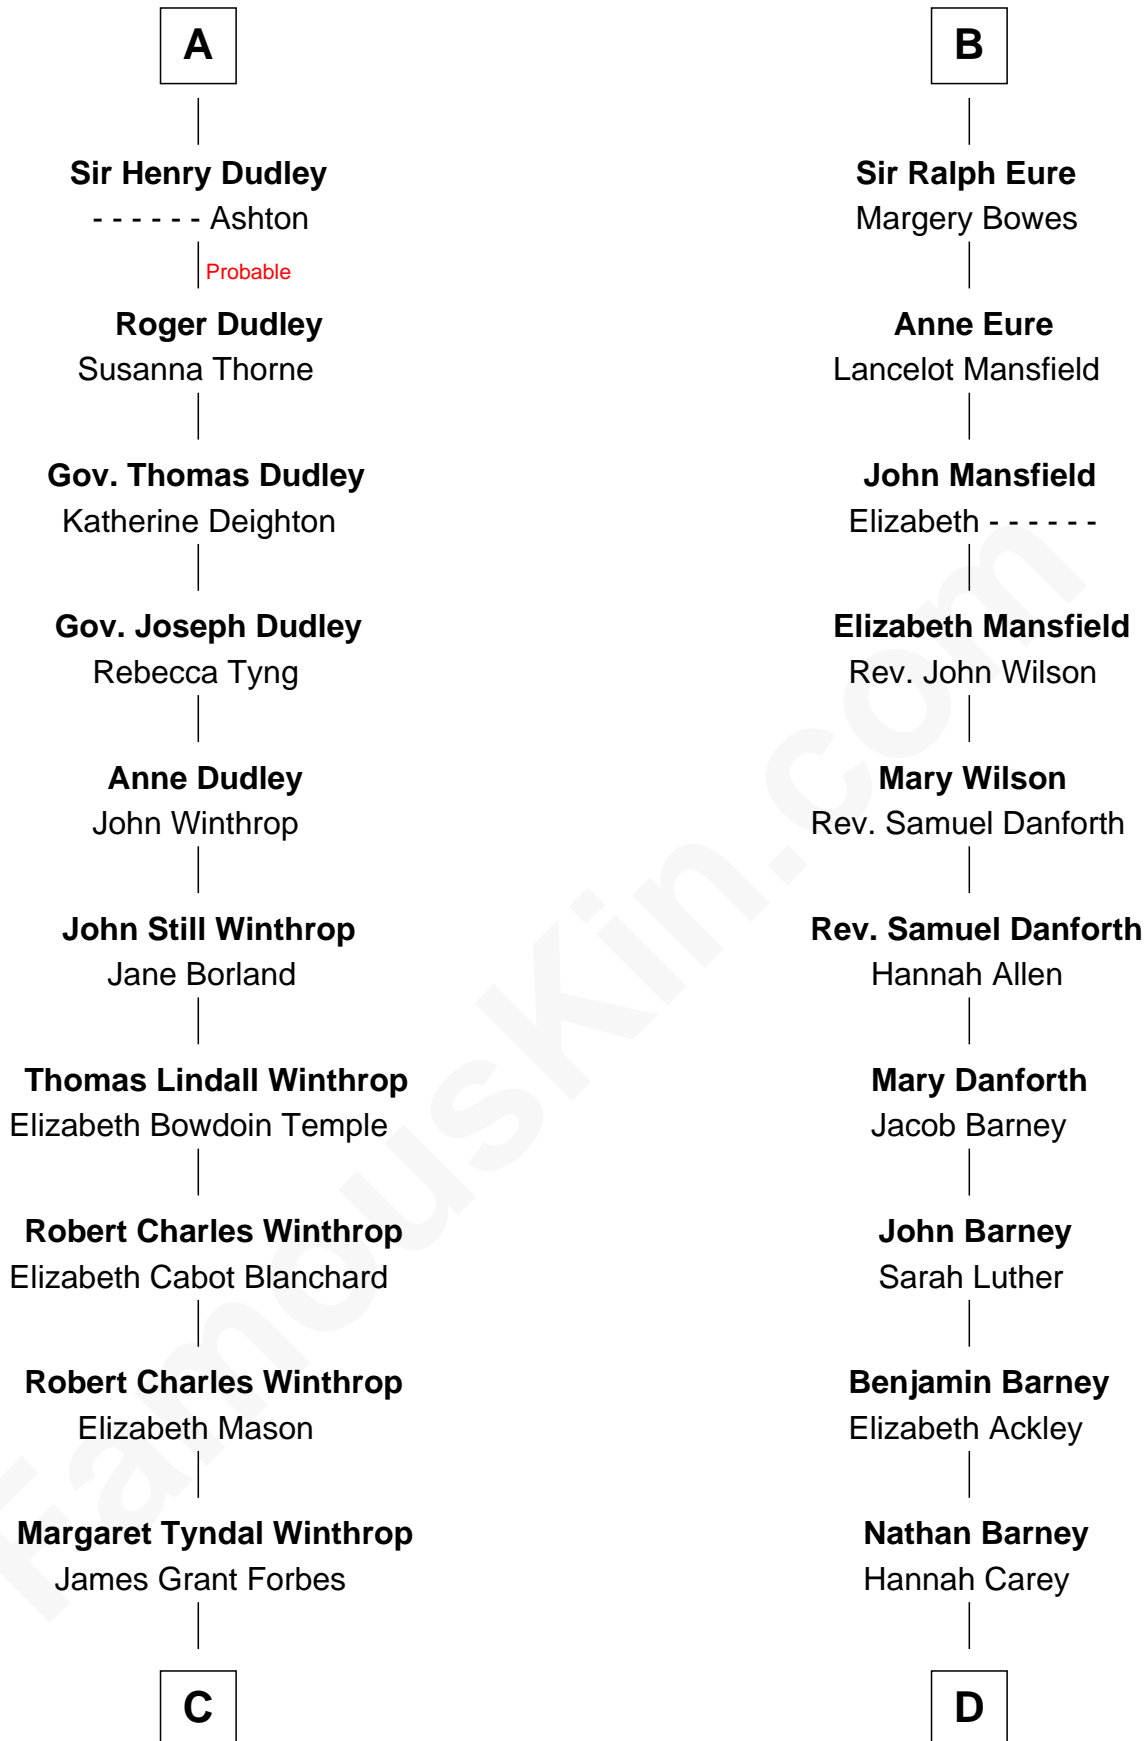

FamousKin.com Relationship Chart of

John Kerry

68th U.S. Secretary of State

18th cousin 2 times removed of

Elizabeth Montgomery

TV Actress - "Bewitched"

Sir William de Ros
Margery de Badlesmere

Thomas de Ros
Beatrice de Stafford

Margaret de Ros
Sir Reynold Grey

Margaret Grey
Sir William Bonville

William Bonville
Elizabeth Harington

William Bonville
Katherine Neville

Cecily Bonville
Thomas Grey

Cecily Grey
Sir John Sutton

A

Maud de Roos
John de Welles

John de Welles
Eleanor de Mowbray

Eudo de Welles
Maud de Greystoke

Sir Lionel de Welles
Joan de Waterton

Cecily de Welles
Sir Robert Willoughby

Sir Christopher Willoughby
Margaret Jenney

Elizabeth Willoughby
Sir William Eure

B

C

Rosemary Isabel Forbes

Richard John Kerry

John Kerry

68th U.S. Secretary of State

D

Nathan Barney