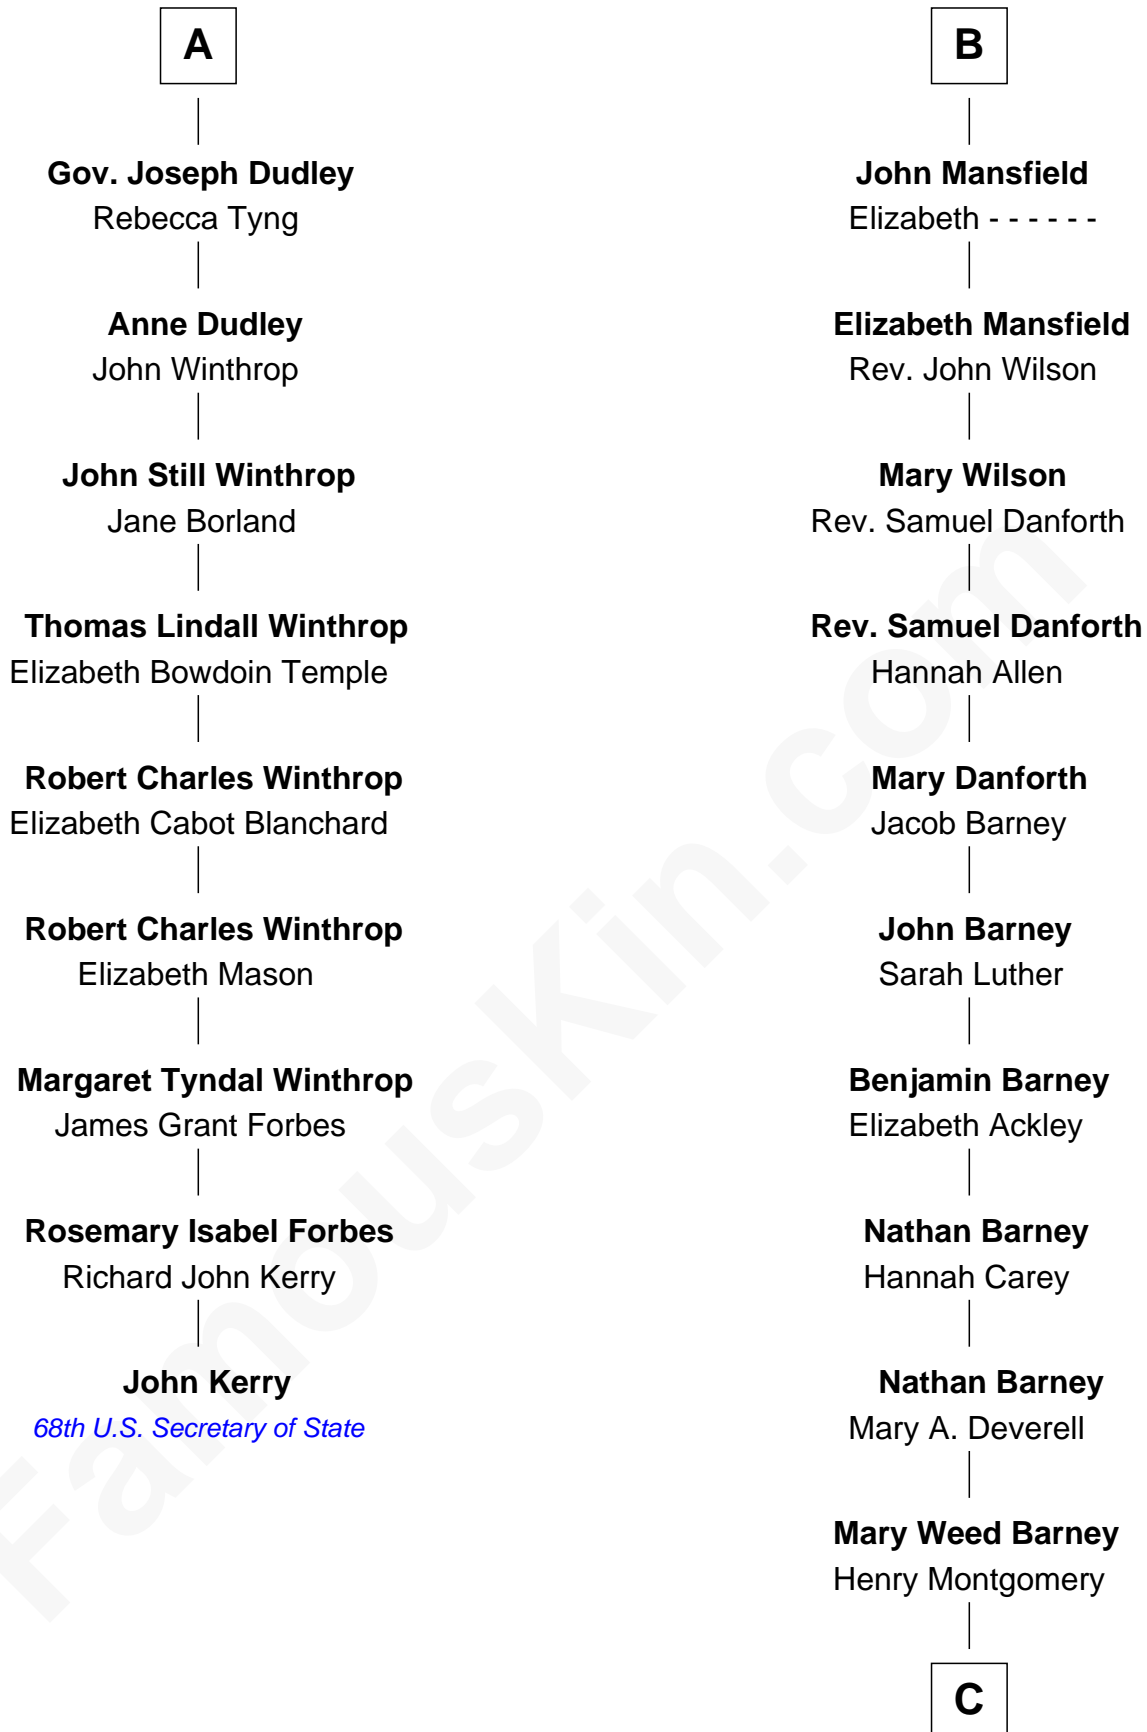

# FamousKin.com Relationship Chart of

**John Kerry**

68th U.S. Secretary of State

15th cousin 3 times removed of

**Elizabeth Montgomery**

TV Actress - "Bewitched"

**Sir Ralph Neville**

with wife  
Joan Beaufort

with wife  
Margaret de Stafford

**Katherine Neville**  
Sir Thomas Strangeways

**Philippe Neville**  
Sir Thomas Dacre

**Joan Strangeways**  
Sir William Willoughby

**Joan Dacre**  
Thomas Clifford

**Cecily Willoughby**  
Sir Edward Sutton

**John Clifford**  
Margaret Bromflete

**Sir John Sutton**  
Cecily Grey

**Henry Clifford**  
Anne St. John

**Sir Henry Dudley**  
----- Ashton

**Elizabeth Clifford**  
Sir Ralph Bowes

Probable

**Roger Dudley**  
Susanna Thorne

**Margery Bowes**  
Sir Ralph Eure

**Gov. Thomas Dudley**  
Katherine Deighton

**Anne Eure**  
Lancelot Mansfield

**A**

**B**

C

Henry Montgomery  
Elizabeth Bryan Allen

Elizabeth Montgomery  
*TV Actress - "Bewitched"*