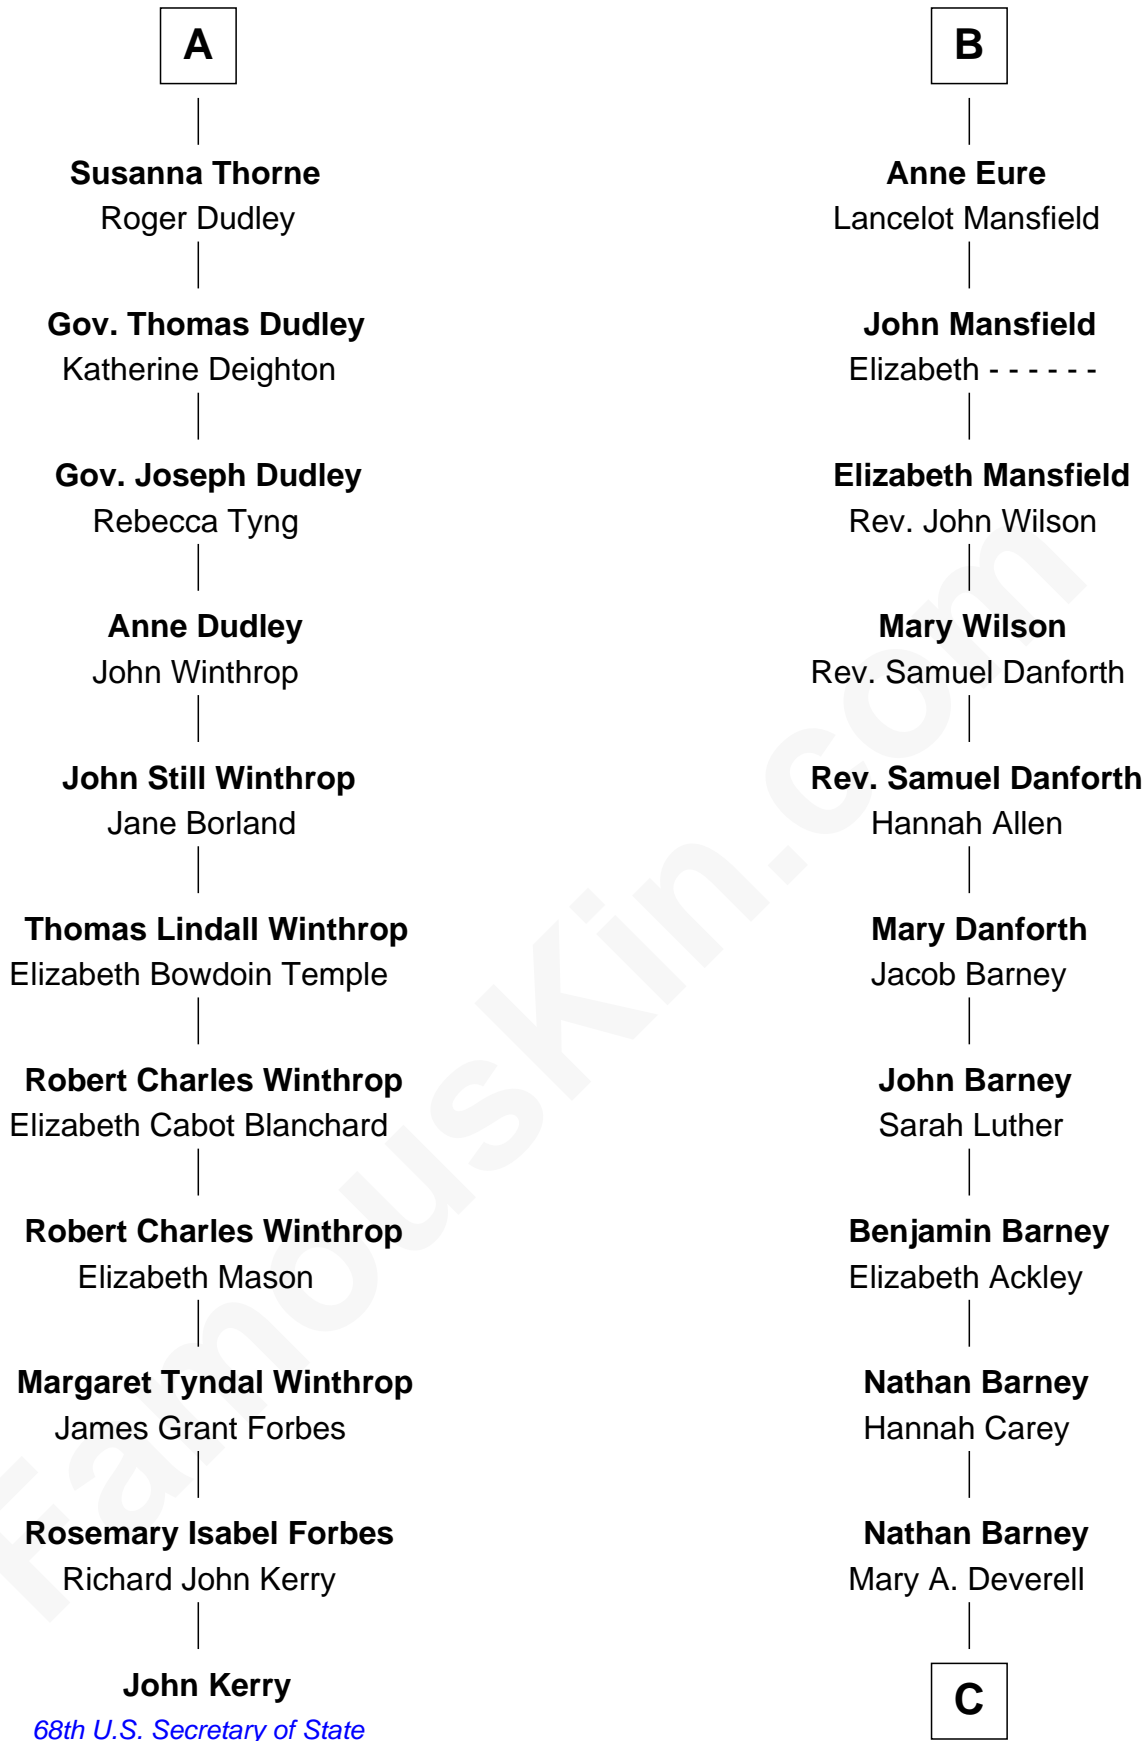

FamousKin.com Relationship Chart of

John Kerry

68th U.S. Secretary of State

17th cousin 2 times removed of

Elizabeth Montgomery

TV Actress - "Bewitched"

Sir John Grey

Avice Marmion

C

—
Mary Weed Barney
Henry Montgomery

—
Henry Montgomery
Elizabeth Bryan Allen

—
Elizabeth Montgomery
TV Actress - "Bewitched"

FamousKin.com