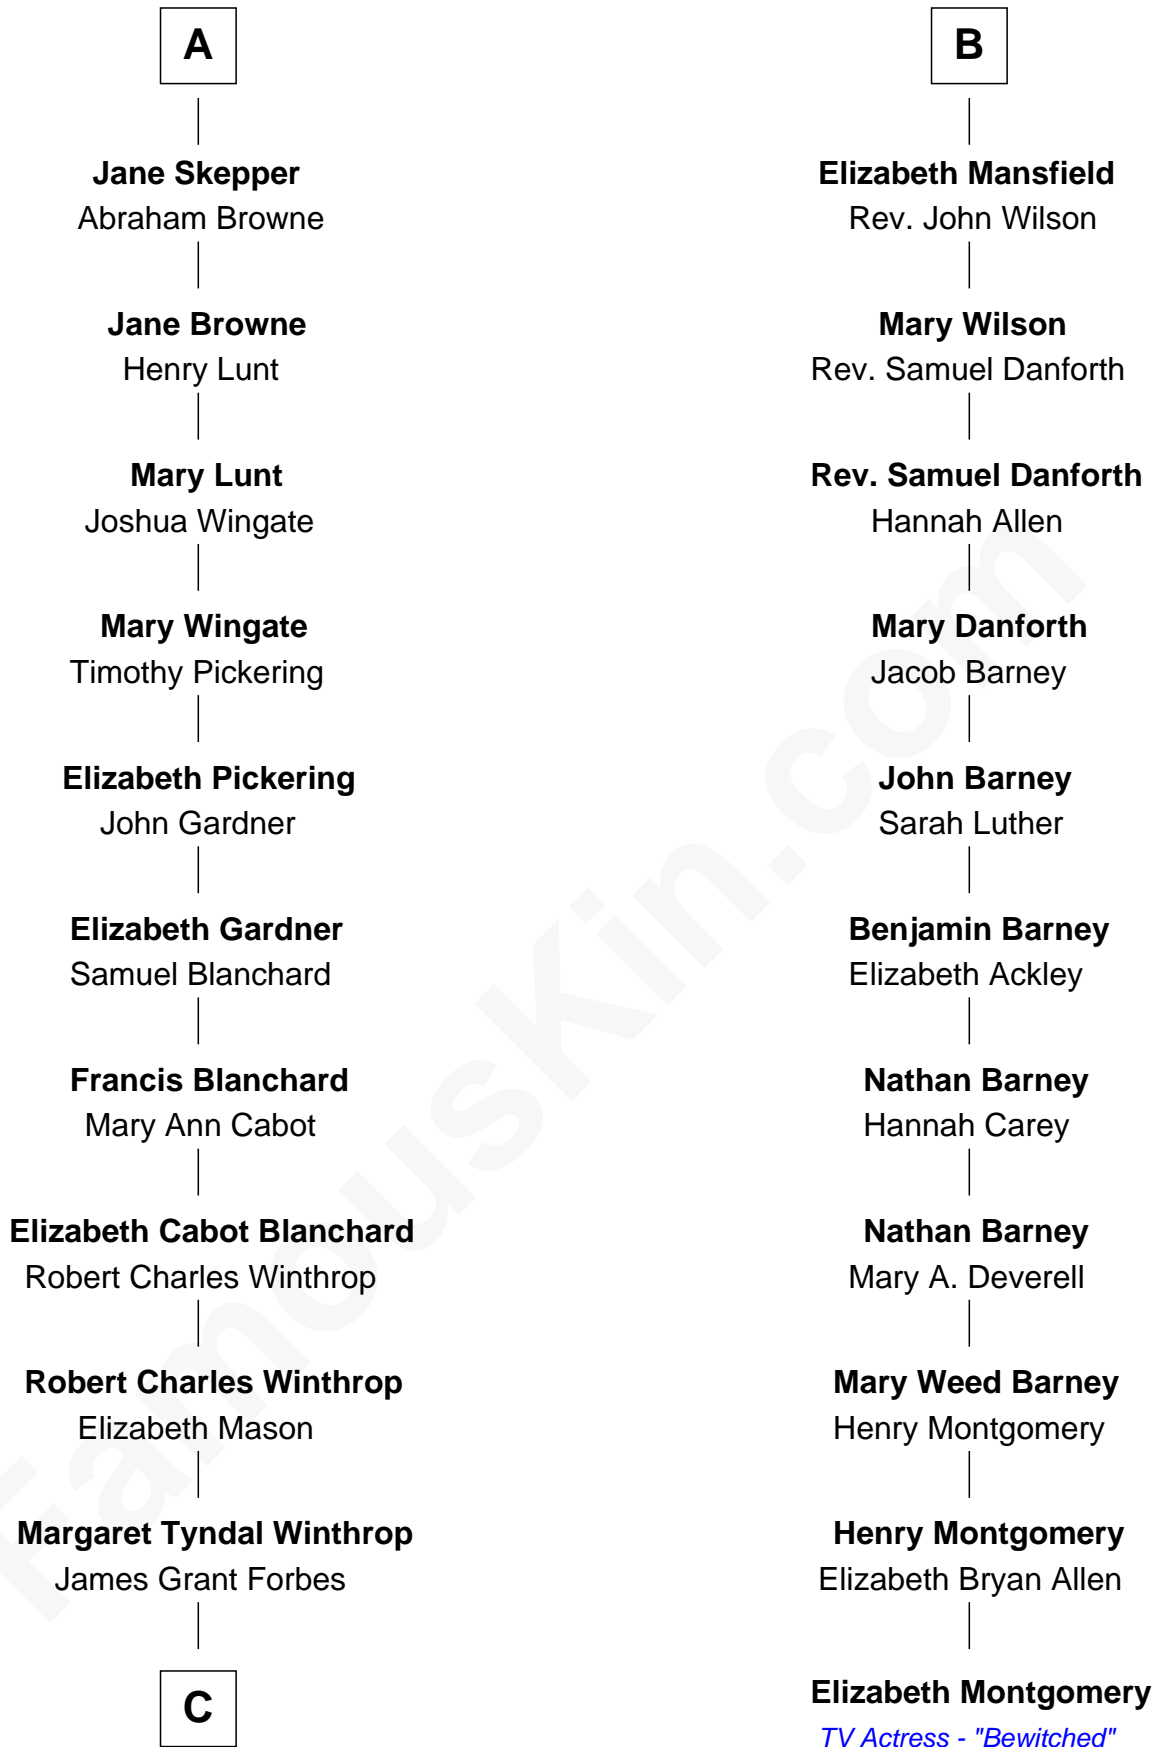

# FamousKin.com Relationship Chart of

**John Kerry**

*68th U.S. Secretary of State*

17th cousin 1 time removed of

**Elizabeth Montgomery**

*TV Actress - "Bewitched"*

**Sir John Clifford**

Elizabeth Percy

**Mary Clifford**  
Sir Philip Wentworth

**Elizabeth Wentworth**  
Sir Martin de la See

**Joan de la See**  
Sir Piers Hildyard

**Isabel Hildyard**  
Ralph Legard

**Joan Ledgard**  
Richard Skepper

**Edward Skepper**  
Mary Robinson

**Rev. William Skepper**  
Jane - - - - -

**A**

**Thomas Clifford**  
Joan Dacre

**John Clifford**  
Margaret Bromflete

**Henry Clifford**  
Anne St. John

**Elizabeth Clifford**  
Sir Ralph Bowes

**Margery Bowes**  
Sir Ralph Eure

**Anne Eure**  
Lancelot Mansfield

**John Mansfield**  
Elizabeth - - - - -

**B**

**C**

—  
**Rosemary Isabel Forbes**

Richard John Kerry

—  
**John Kerry**

*68th U.S. Secretary of State*