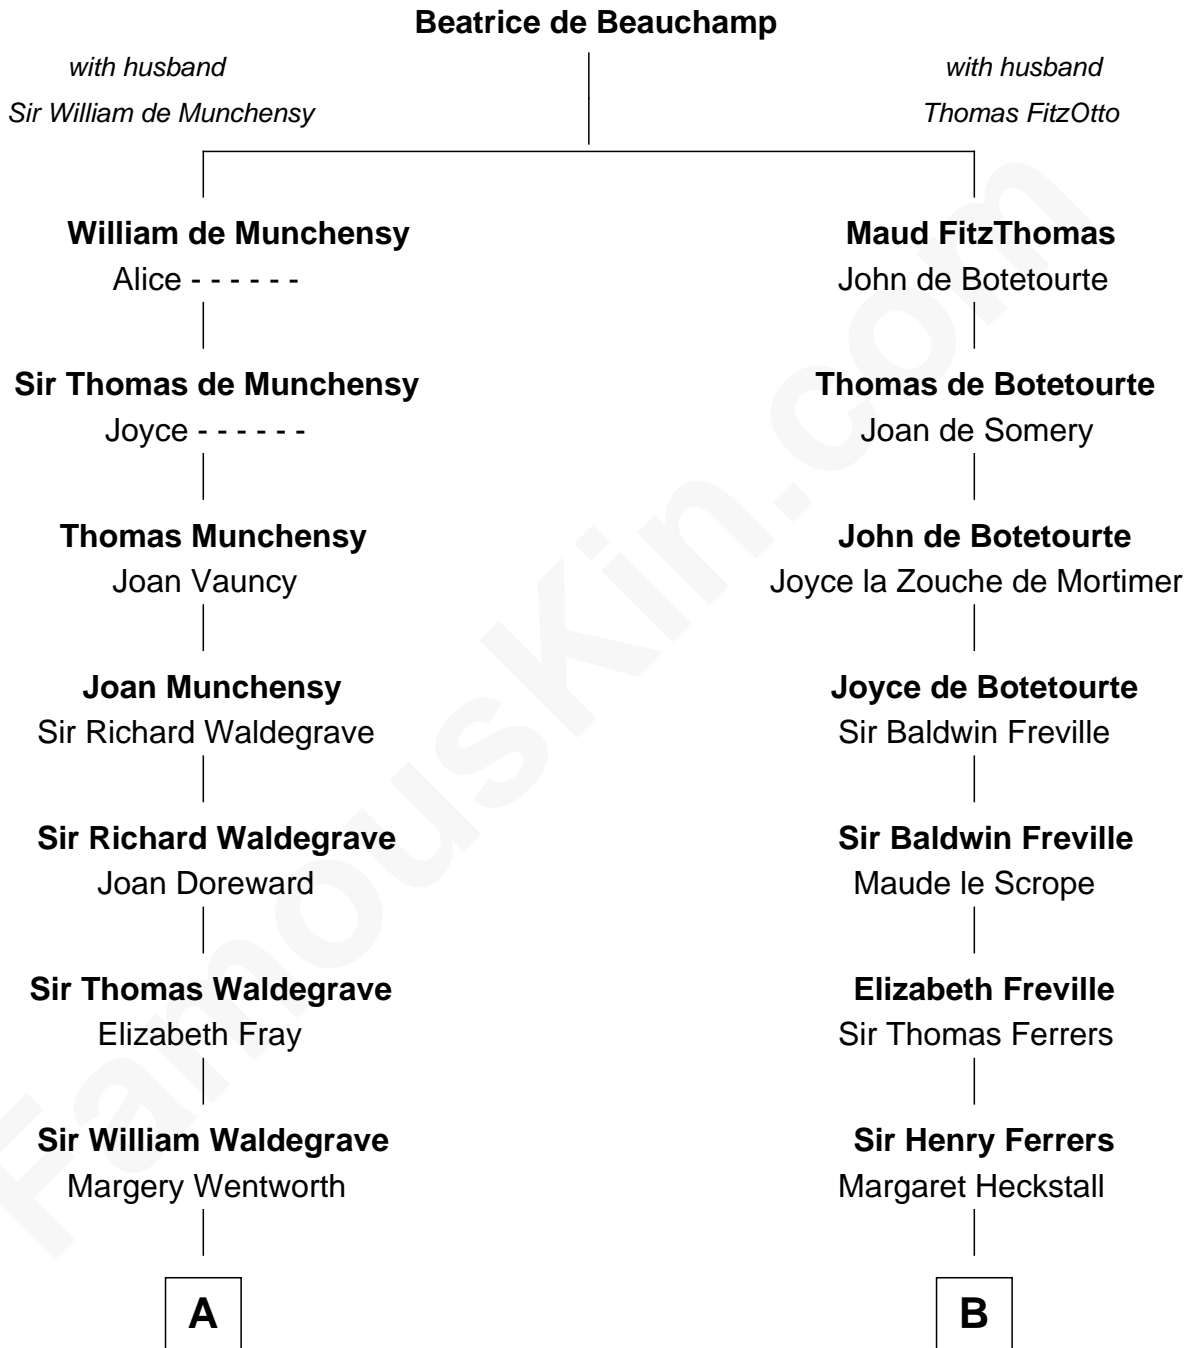

FamousKin.com

Relationship Chart of

John Kerry

68th U.S. Secretary of State

18th cousin 3 times removed of

Susan B. Anthony

Women's Rights Advocate

C

Sarah Ellen Francis
Robert Means Mason

Elizabeth Mason
Robert Charles Winthrop

Margaret Tyndal Winthrop
James Grant Forbes

Rosemary Isabel Forbes
Richard John Kerry

John Kerry
68th U.S. Secretary of State

D

Daniel Anthony
Lucy Read

Susan B. Anthony
Women's Rights Advocate

FamousKin.com