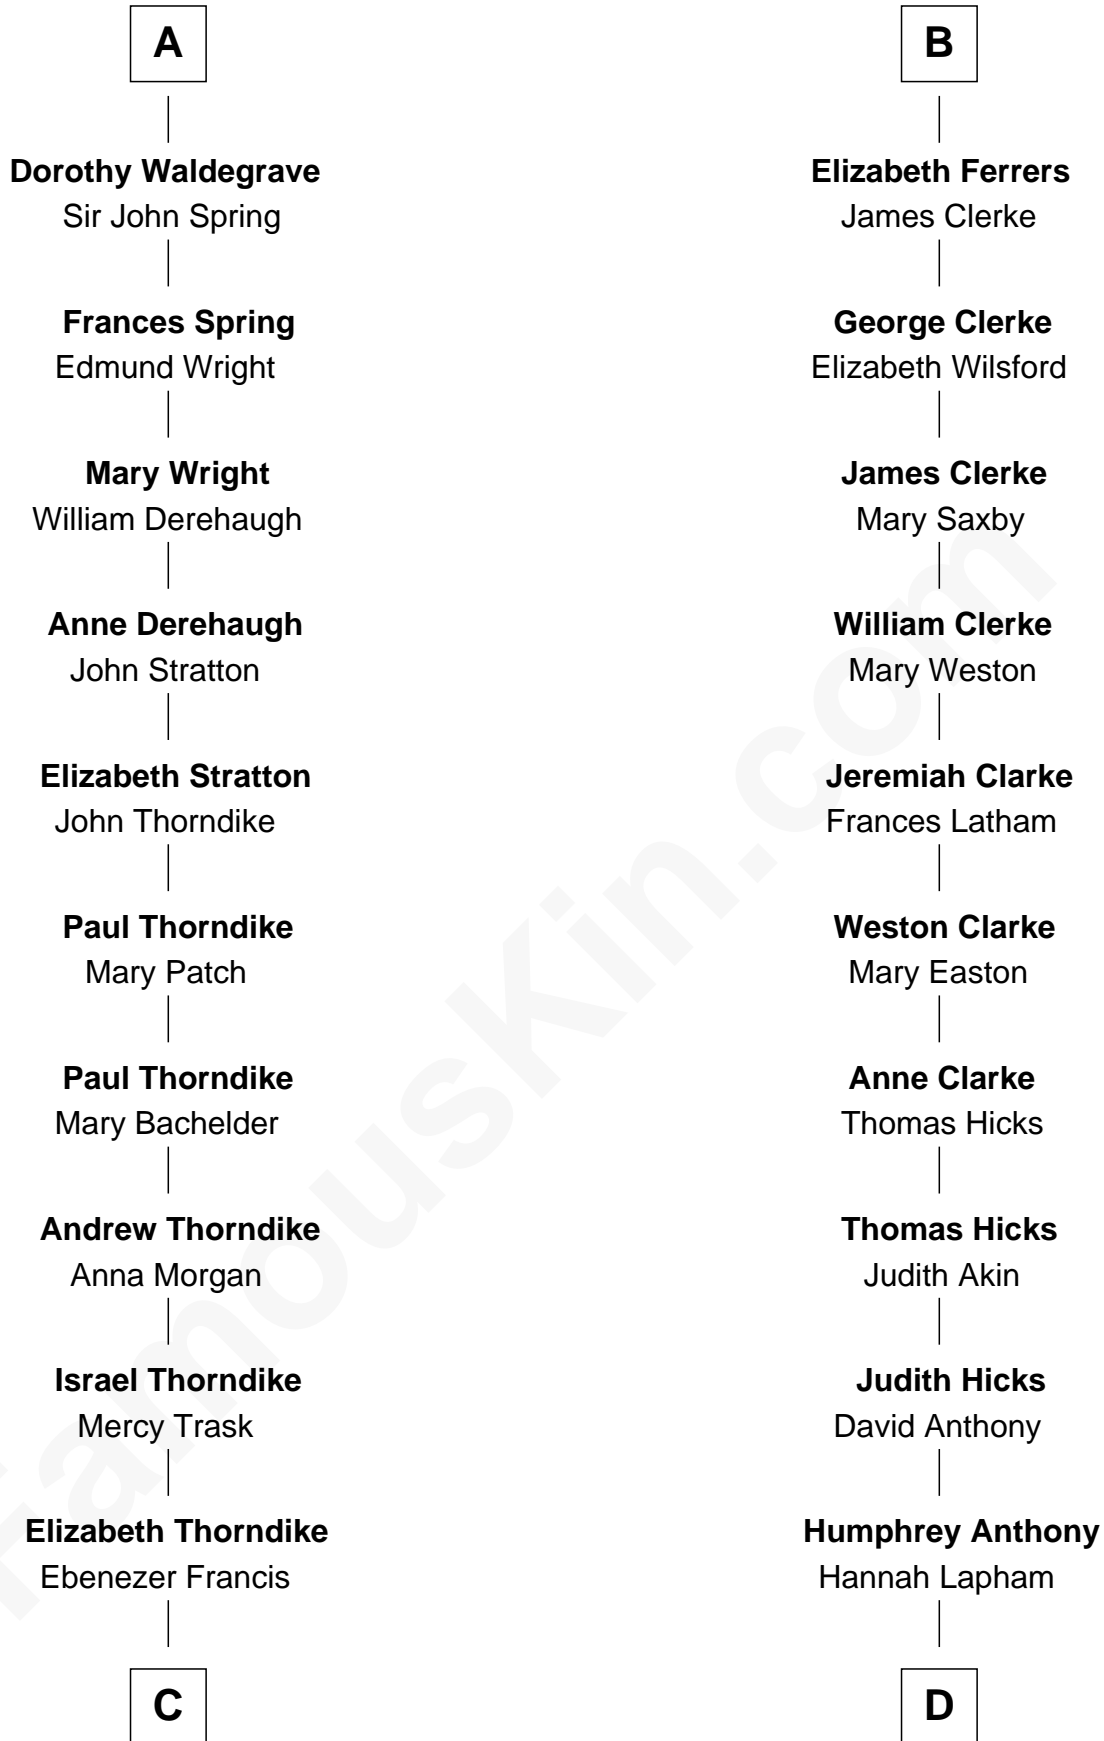

FamousKin.com

Relationship Chart of

John Kerry

68th U.S. Secretary of State

18th cousin 3 times removed of

Susan B. Anthony

Women's Rights Advocate

C

Sarah Ellen Francis
Robert Means Mason

Elizabeth Mason
Robert Charles Winthrop

Margaret Tyndal Winthrop
James Grant Forbes

Rosemary Isabel Forbes
Richard John Kerry

John Kerry
68th U.S. Secretary of State

D

Daniel Anthony
Lucy Read

Susan B. Anthony
Women's Rights Advocate

FamousKin.com