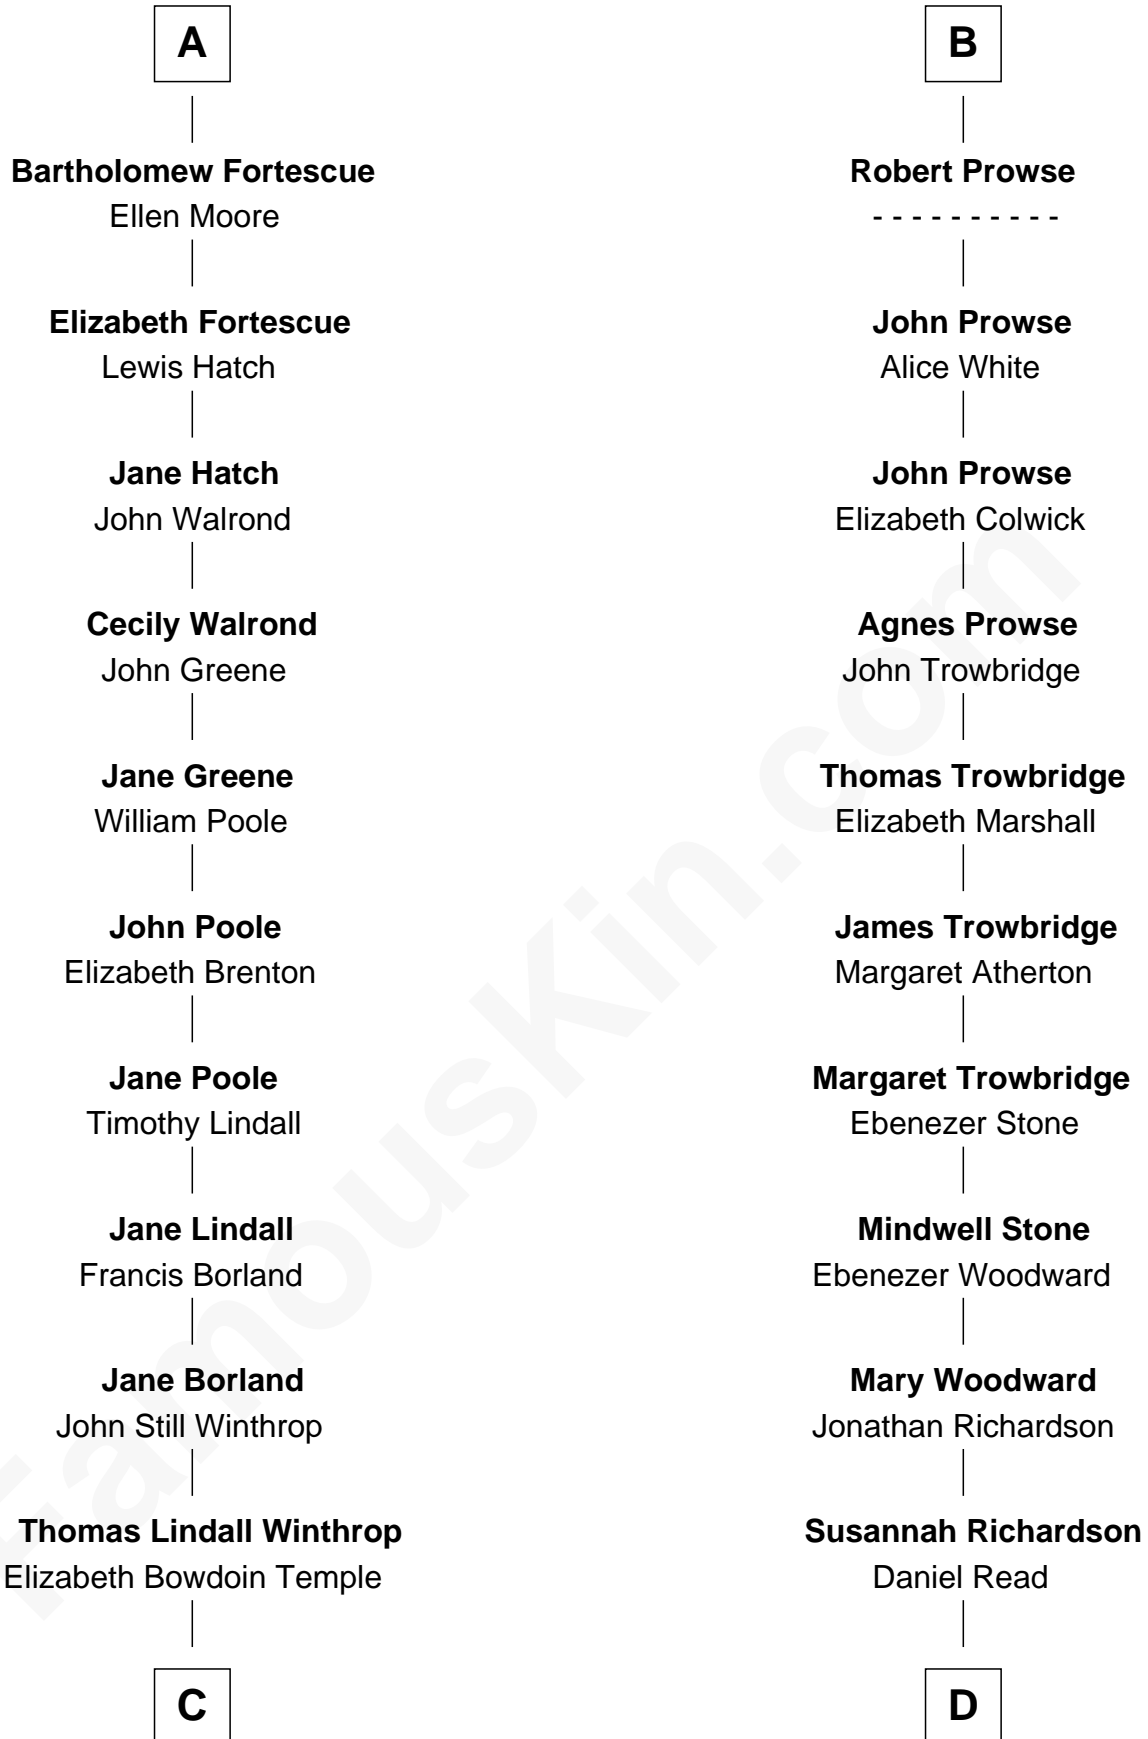

FamousKin.com

Relationship Chart of

John Kerry

68th U.S. Secretary of State

18th cousin 3 times removed of

Susan B. Anthony

Women's Rights Advocate

Sir Humphrey de Beauchamp

Sibyl Oliver

C

Robert Charles Winthrop
Elizabeth Cabot Blanchard

Robert Charles Winthrop
Elizabeth Mason

Margaret Tyndal Winthrop
James Grant Forbes

Rosemary Isabel Forbes
Richard John Kerry

John Kerry
68th U.S. Secretary of State