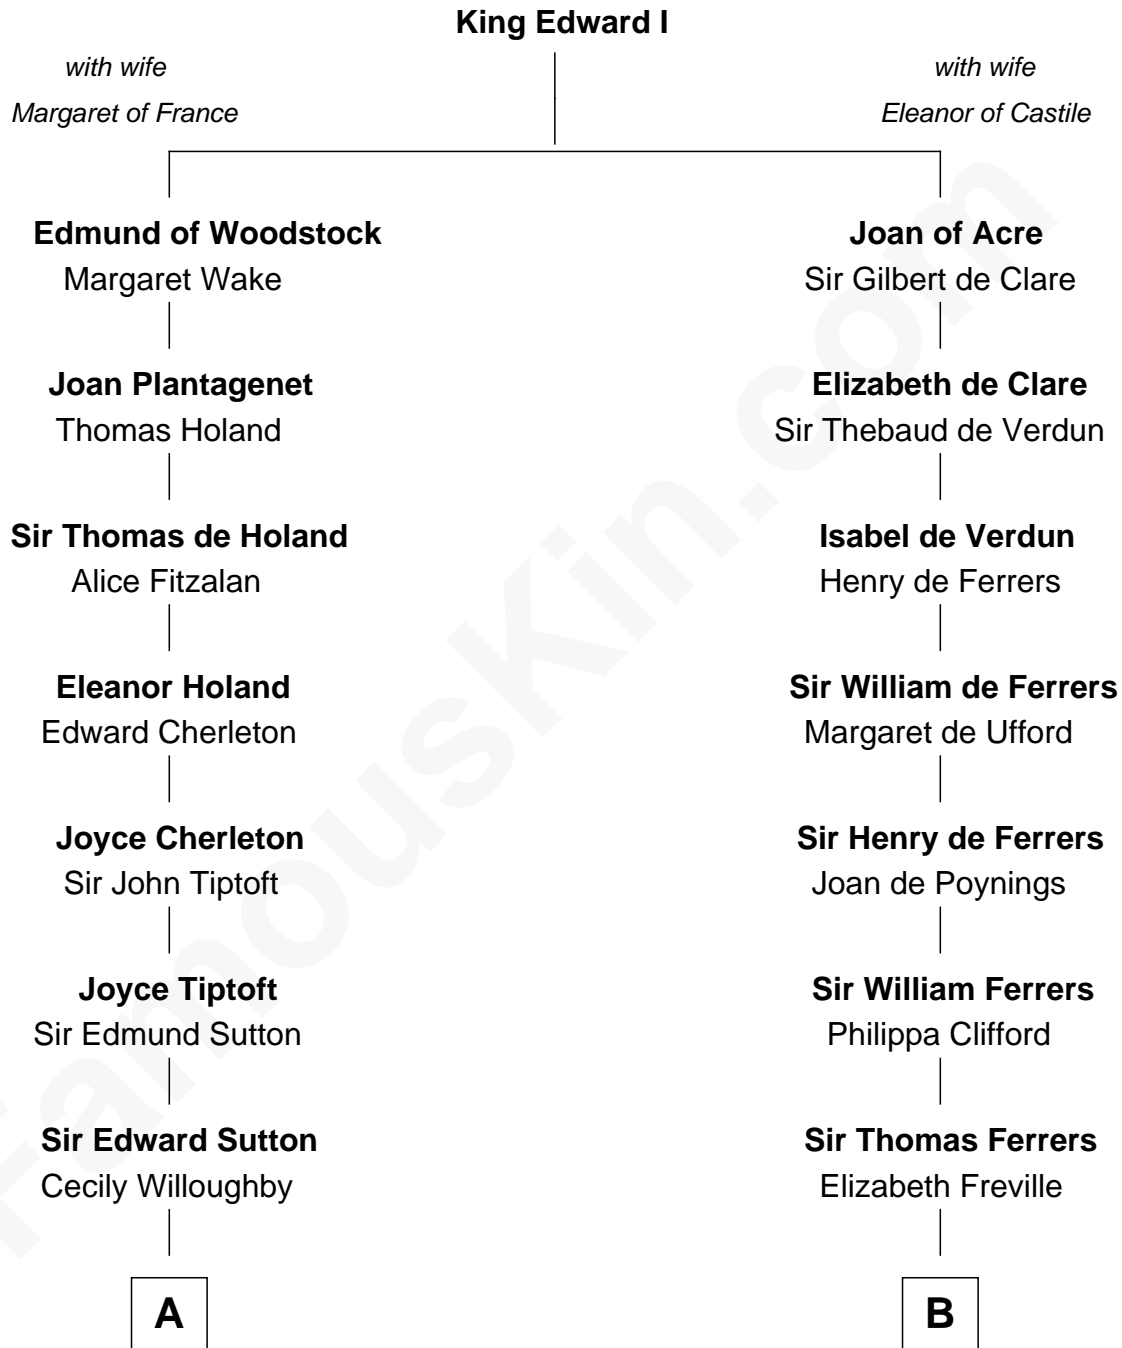

# FamousKin.com Relationship Chart of

**John Kerry**

*68th U.S. Secretary of State*

**19th cousin of**

**Susan B. Anthony**

*Women's Rights Advocate*

**C**

**Margaret Tyndal Winthrop**

James Grant Forbes

**Rosemary Isabel Forbes**

Richard John Kerry

**John Kerry**

*68th U.S. Secretary of State*

**D**

**Humphrey Anthony**

Hannah Lapham