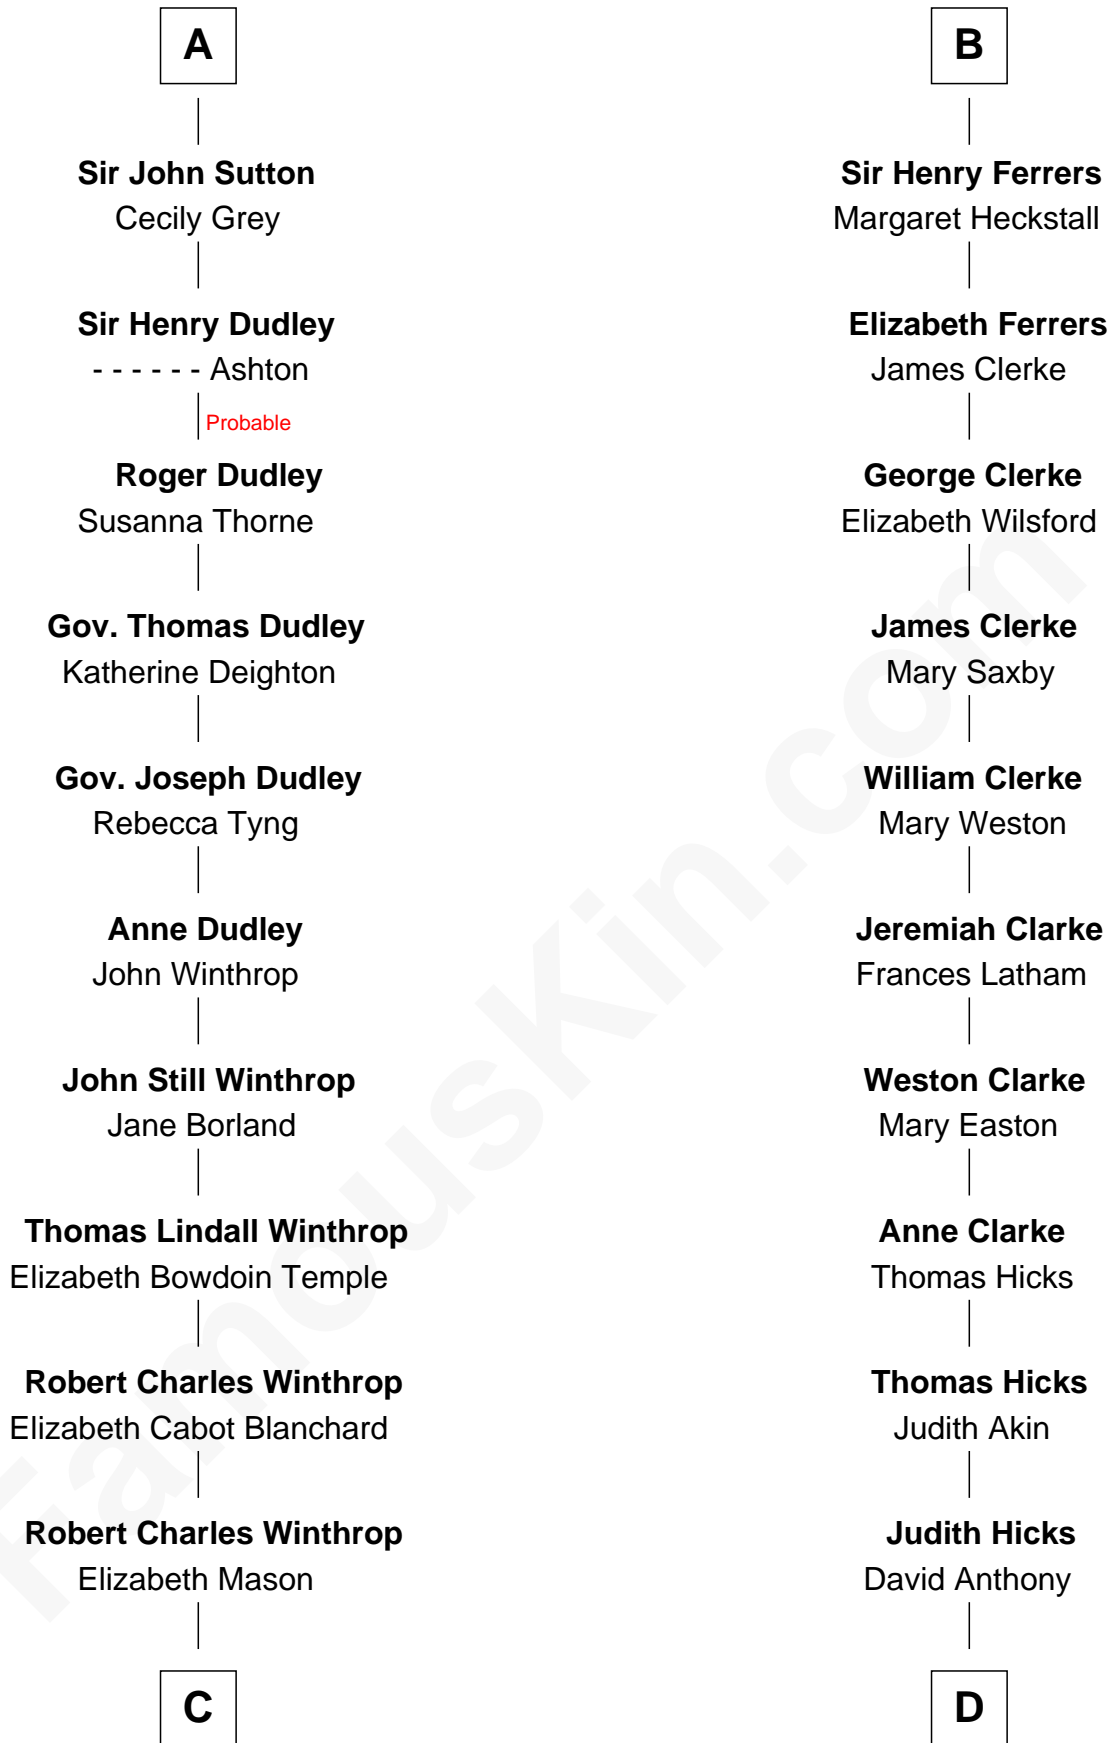

# FamousKin.com Relationship Chart of

**John Kerry**

*68th U.S. Secretary of State*

**19th cousin of**

**Susan B. Anthony**

*Women's Rights Advocate*

**C**

**Margaret Tyndal Winthrop**

James Grant Forbes

**Rosemary Isabel Forbes**

Richard John Kerry

**John Kerry**

*68th U.S. Secretary of State*

**D**

**Humphrey Anthony**

Hannah Lapham

**Daniel Anthony**

Lucy Read

**Susan B. Anthony**

*Women's Rights Advocate*

FamousKin.com