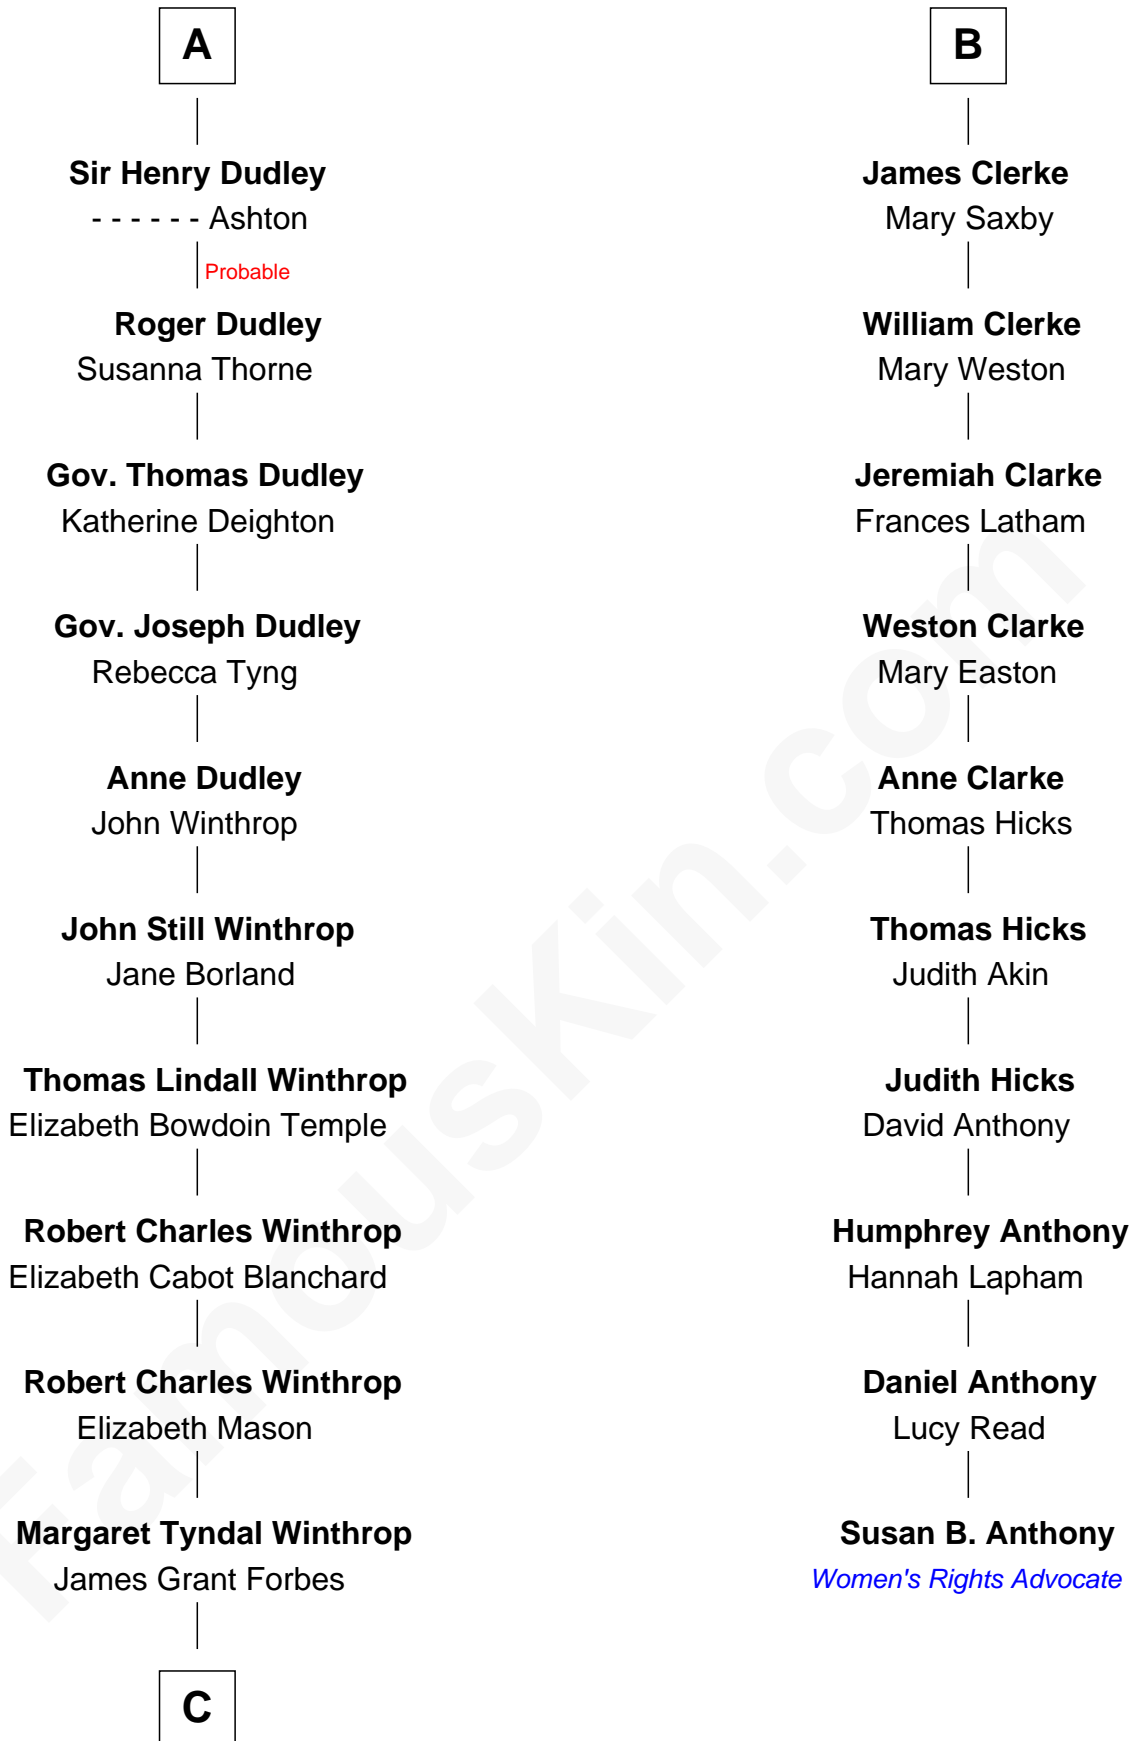

FamousKin.com

Relationship Chart of

John Kerry

68th U.S. Secretary of State

16th cousin 2 times removed of

Susan B. Anthony

Women's Rights Advocate

C

—
Rosemary Isabel Forbes

Richard John Kerry

—
John Kerry

68th U.S. Secretary of State

FamousKin.com