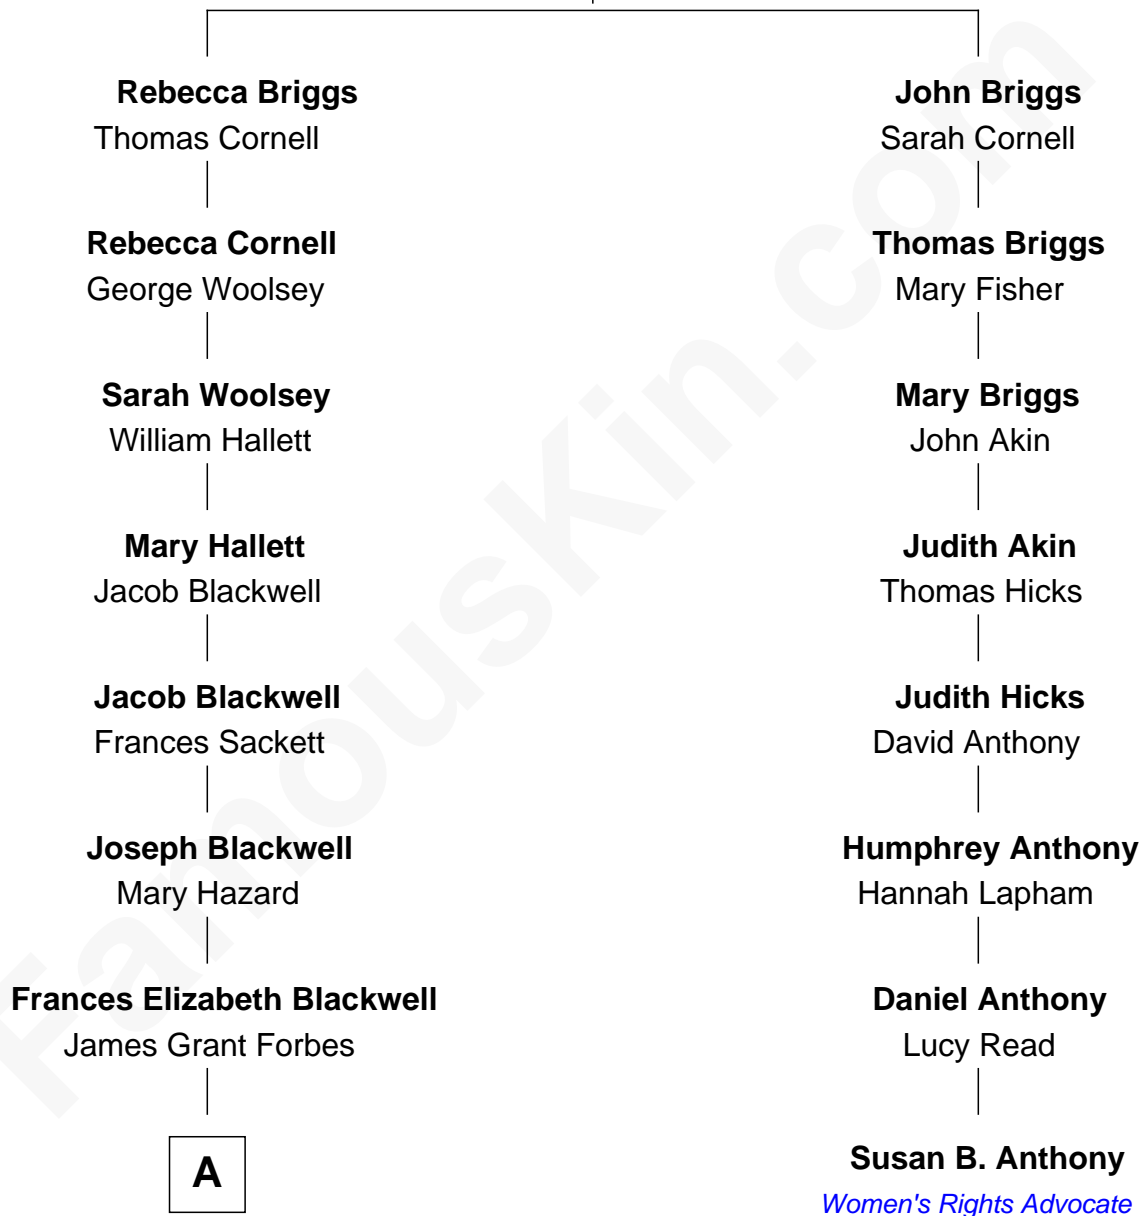

FamousKin.com Relationship Chart of

John Kerry

68th U.S. Secretary of State

7th cousin 4 times removed of

Susan B. Anthony

Women's Rights Advocate

Henry Briggs

A

—
John Murray Forbes

Anna Howell

—
Francis Blackwell Forbes

Isabel Clarke

—
James Grant Forbes

Margaret Tyndal Winthrop

—
Rosemary Isabel Forbes

Richard John Kerry