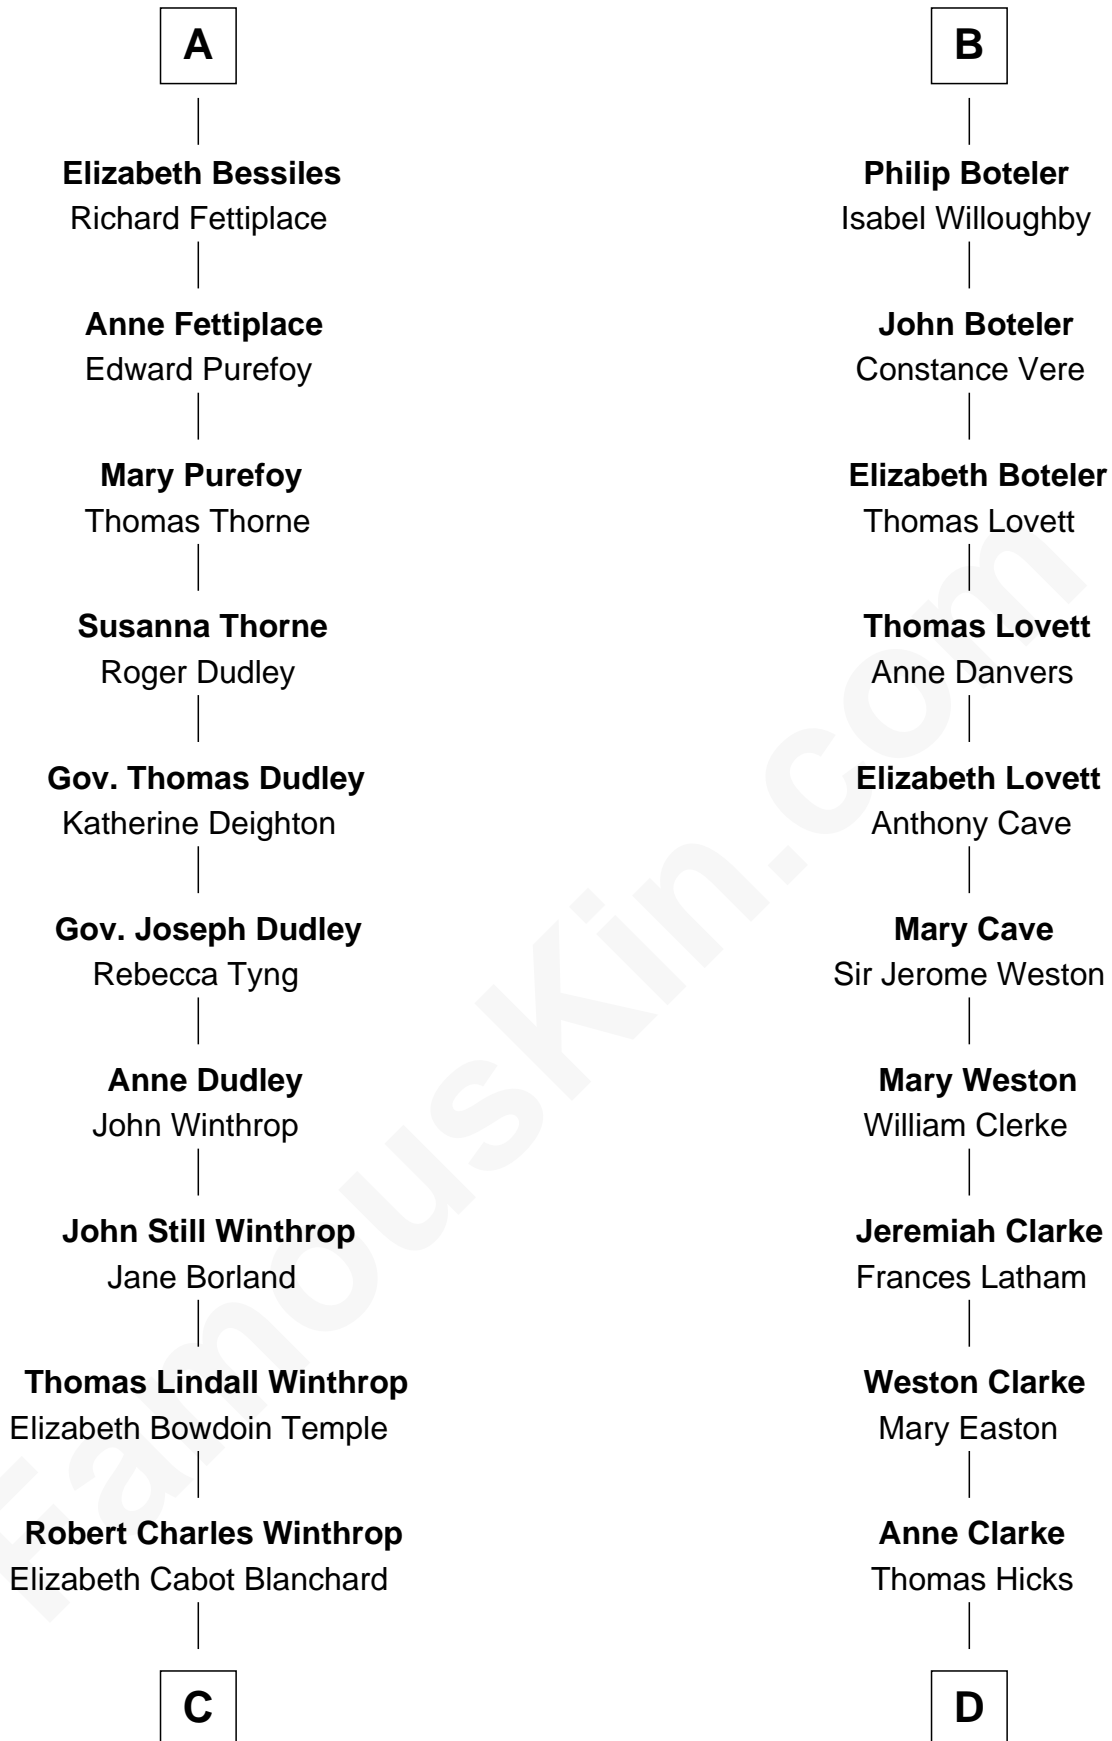

FamousKin.com Relationship Chart of

John Kerry

68th U.S. Secretary of State

20th cousin 1 time removed of

Susan B. Anthony

Women's Rights Advocate

Sir Walter FitzRobert

Ida Longespee

C

Robert Charles Winthrop

Elizabeth Mason

Margaret Tyndal Winthrop

James Grant Forbes

Rosemary Isabel Forbes

Richard John Kerry

John Kerry