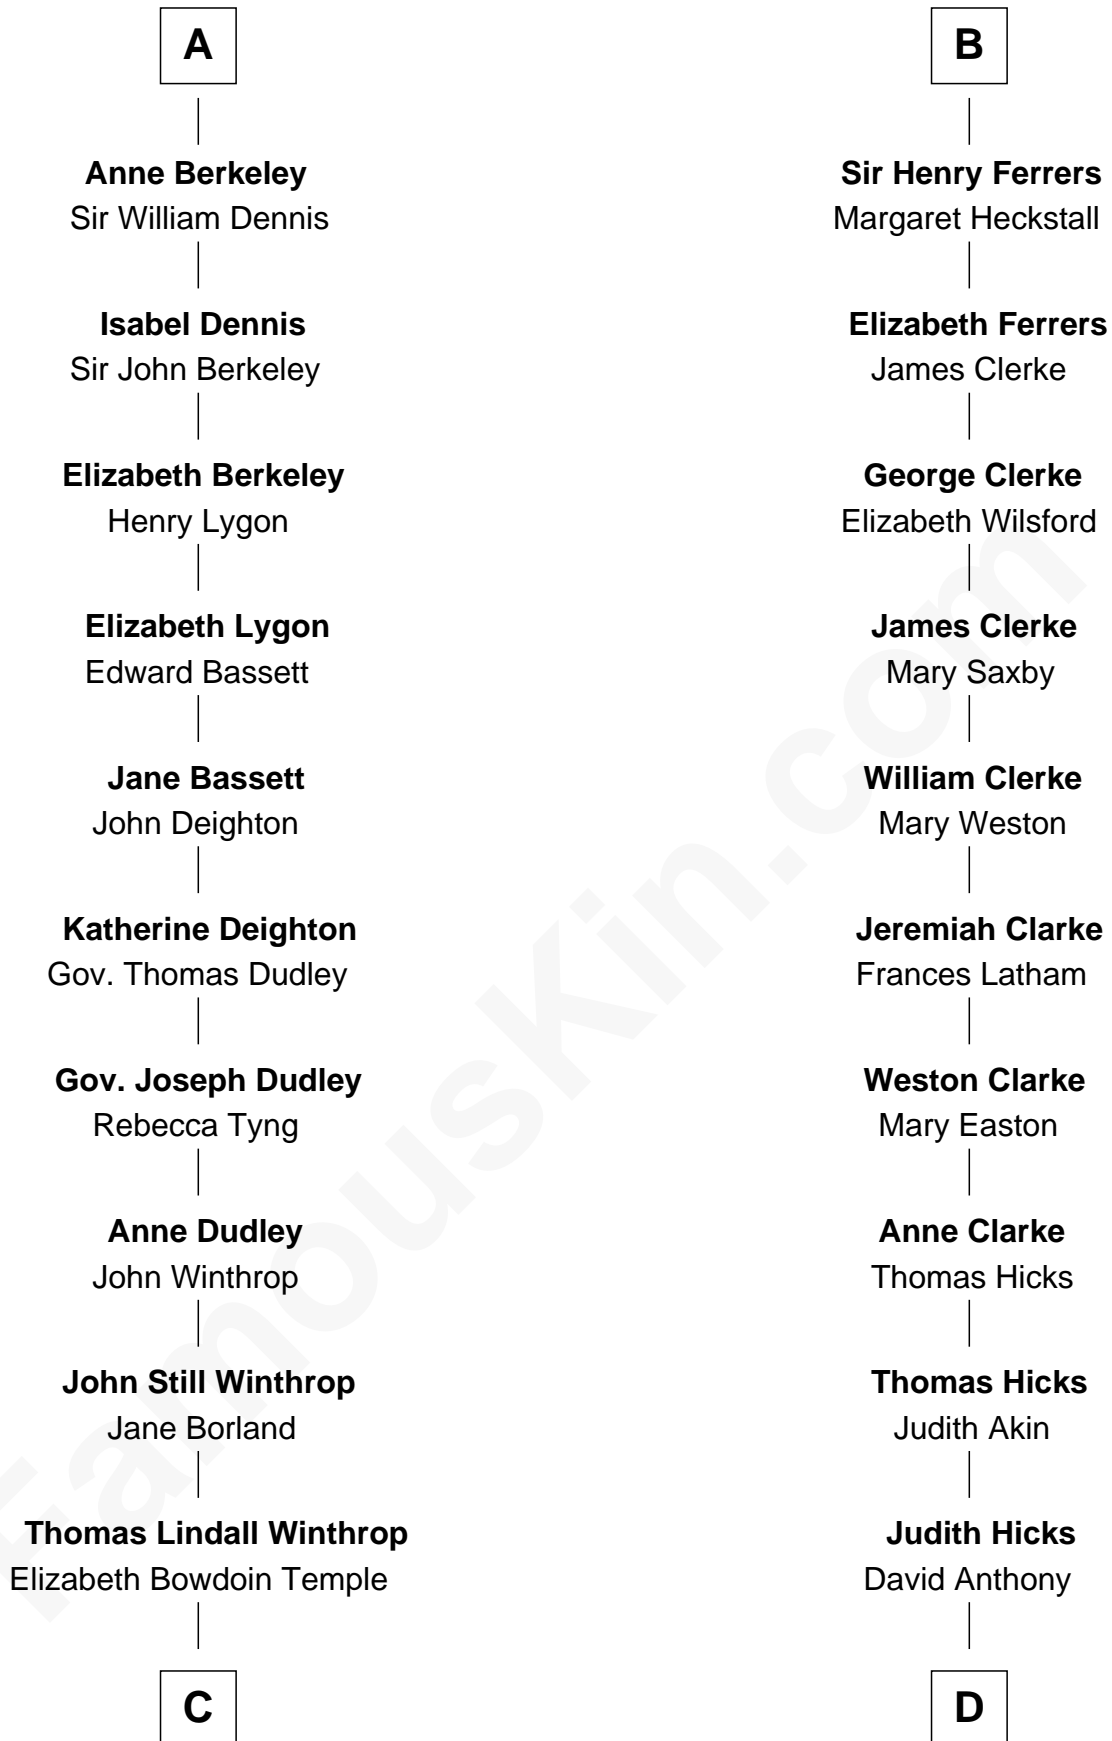

### John Kerry

68th U.S. Secretary of State

19th cousin 2 times removed of

### Susan B. Anthony

Women's Rights Advocate

**Sir Humphrey de Bohun**

Eleanor de Braiose

**C**

**Robert Charles Winthrop**  
Elizabeth Cabot Blanchard

**Robert Charles Winthrop**  
Elizabeth Mason

**Margaret Tyndal Winthrop**  
James Grant Forbes

**Rosemary Isabel Forbes**  
Richard John Kerry

**John Kerry**  
*68th U.S. Secretary of State*

**D**

**Humphrey Anthony**  
Hannah Lapham

**Daniel Anthony**  
Lucy Read

**Susan B. Anthony**  
*Women's Rights Advocate*