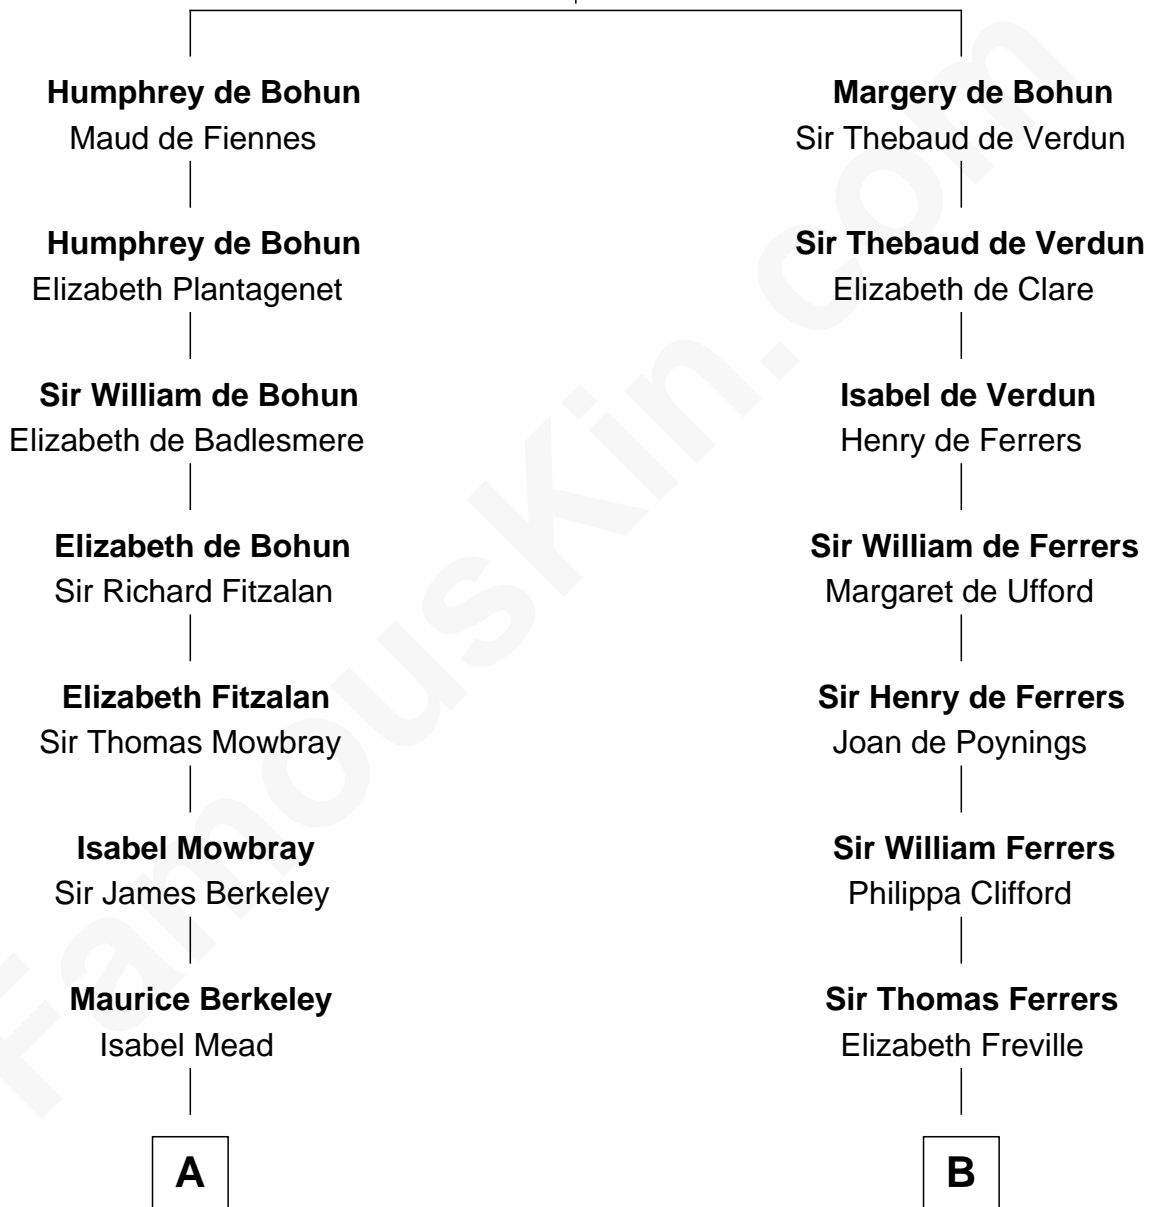

## Relationship Chart of

### John Kerry

68th U.S. Secretary of State

19th cousin 2 times removed of

### Susan B. Anthony

Women's Rights Advocate

**Sir Humphrey de Bohun**

Eleanor de Braiose

**C**

**Robert Charles Winthrop**  
Elizabeth Cabot Blanchard

**Robert Charles Winthrop**  
Elizabeth Mason

**Margaret Tyndal Winthrop**  
James Grant Forbes