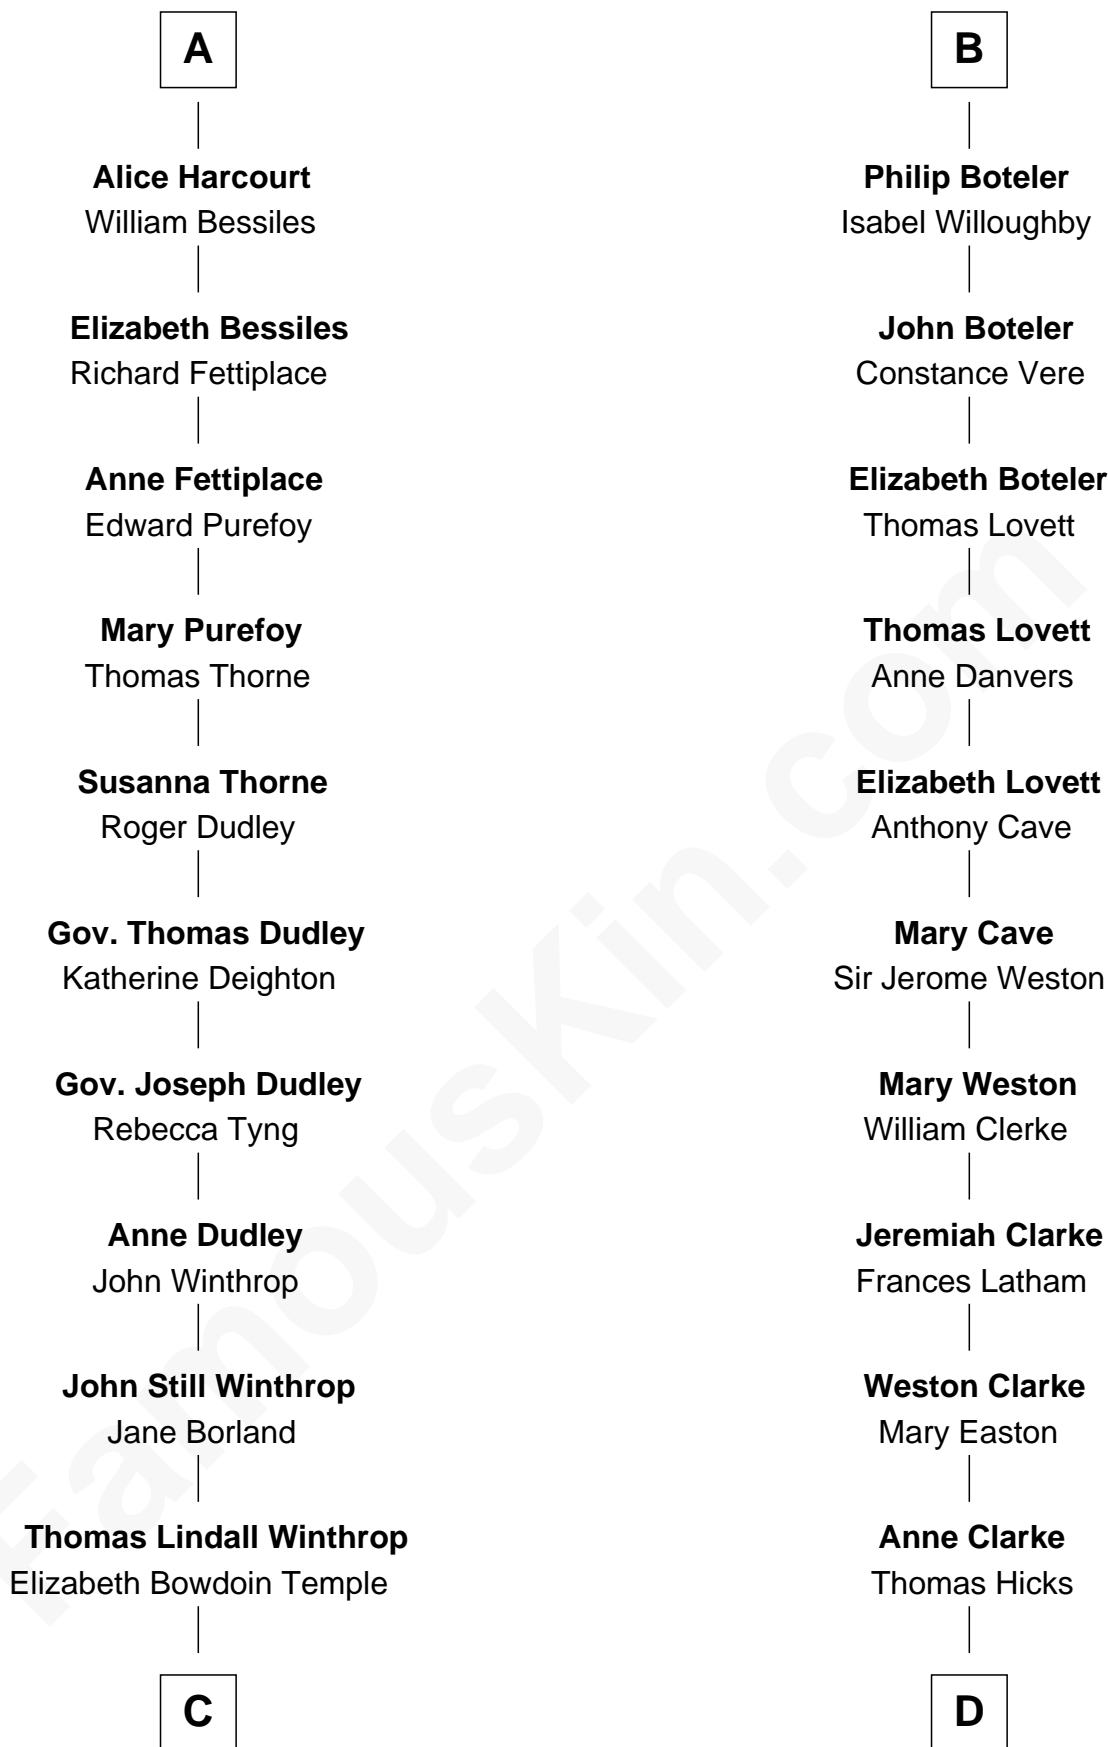

# FamousKin.com Relationship Chart of

**John Kerry**

*68th U.S. Secretary of State*

21st cousin of

**Susan B. Anthony**

*Women's Rights Advocate*

**Sir William de Hastings**

Margaret le Bigod

Ada of Huntingdon

**Sir Henry de Hastings**

Joan de Cantilupe

**Sir John de Hastings**

Isabel de Valence

**Elizabeth de Hastings**

Sir Roger de Grey

**Sir Reynold de Grey**

Eleanor le Strange

**Ida Grey**

John Cokayne

**Elizabeth Cokayne**

Sir Philip le Boteler

**B**

**C**

**Robert Charles Winthrop**  
Elizabeth Cabot Blanchard

**Robert Charles Winthrop**  
Elizabeth Mason

**Margaret Tyndal Winthrop**  
James Grant Forbes

**Rosemary Isabel Forbes**  
Richard John Kerry

**John Kerry**  
*68th U.S. Secretary of State*

**D**

**Thomas Hicks**  
Judith Akin