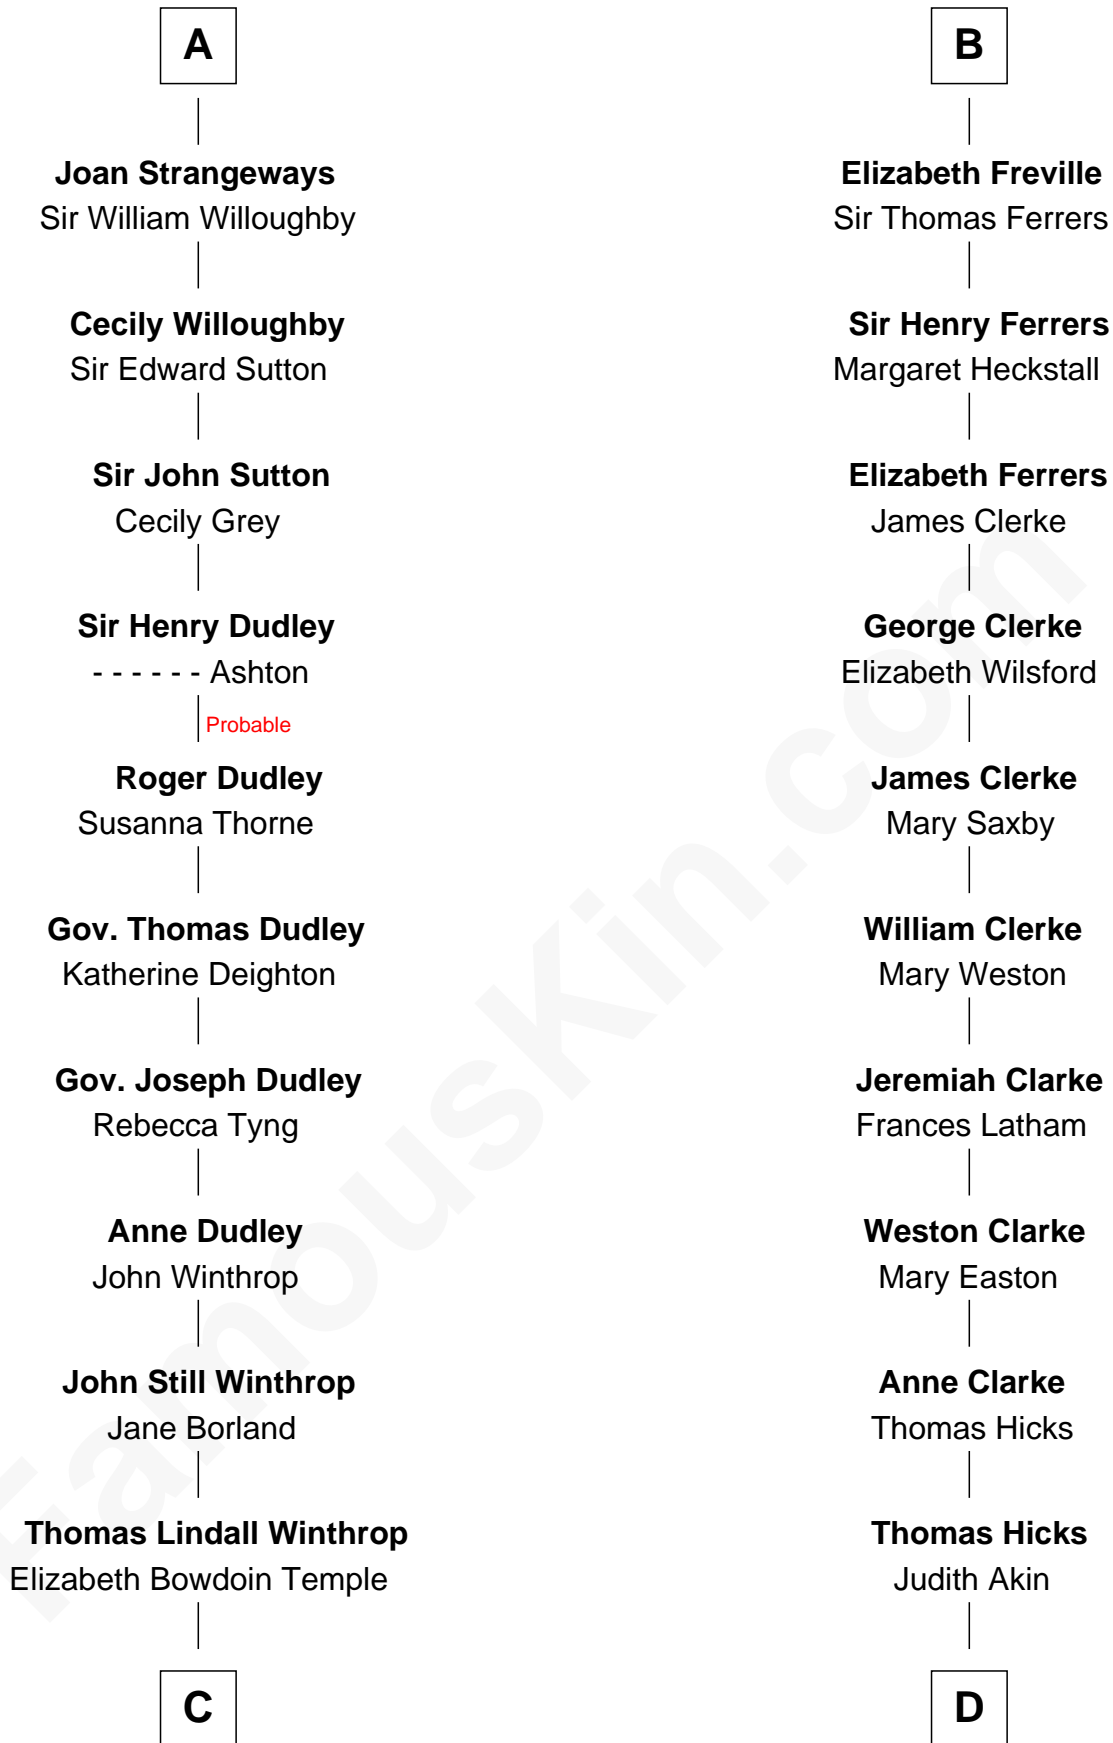

FamousKin.com

Relationship Chart of

John Kerry

68th U.S. Secretary of State

20th cousin 1 time removed of

Susan B. Anthony

Women's Rights Advocate

Sir William Longespee

Ela of Salisbury

C

Robert Charles Winthrop
Elizabeth Cabot Blanchard

Robert Charles Winthrop
Elizabeth Mason

Margaret Tyndal Winthrop
James Grant Forbes

Rosemary Isabel Forbes
Richard John Kerry

John Kerry
68th U.S. Secretary of State