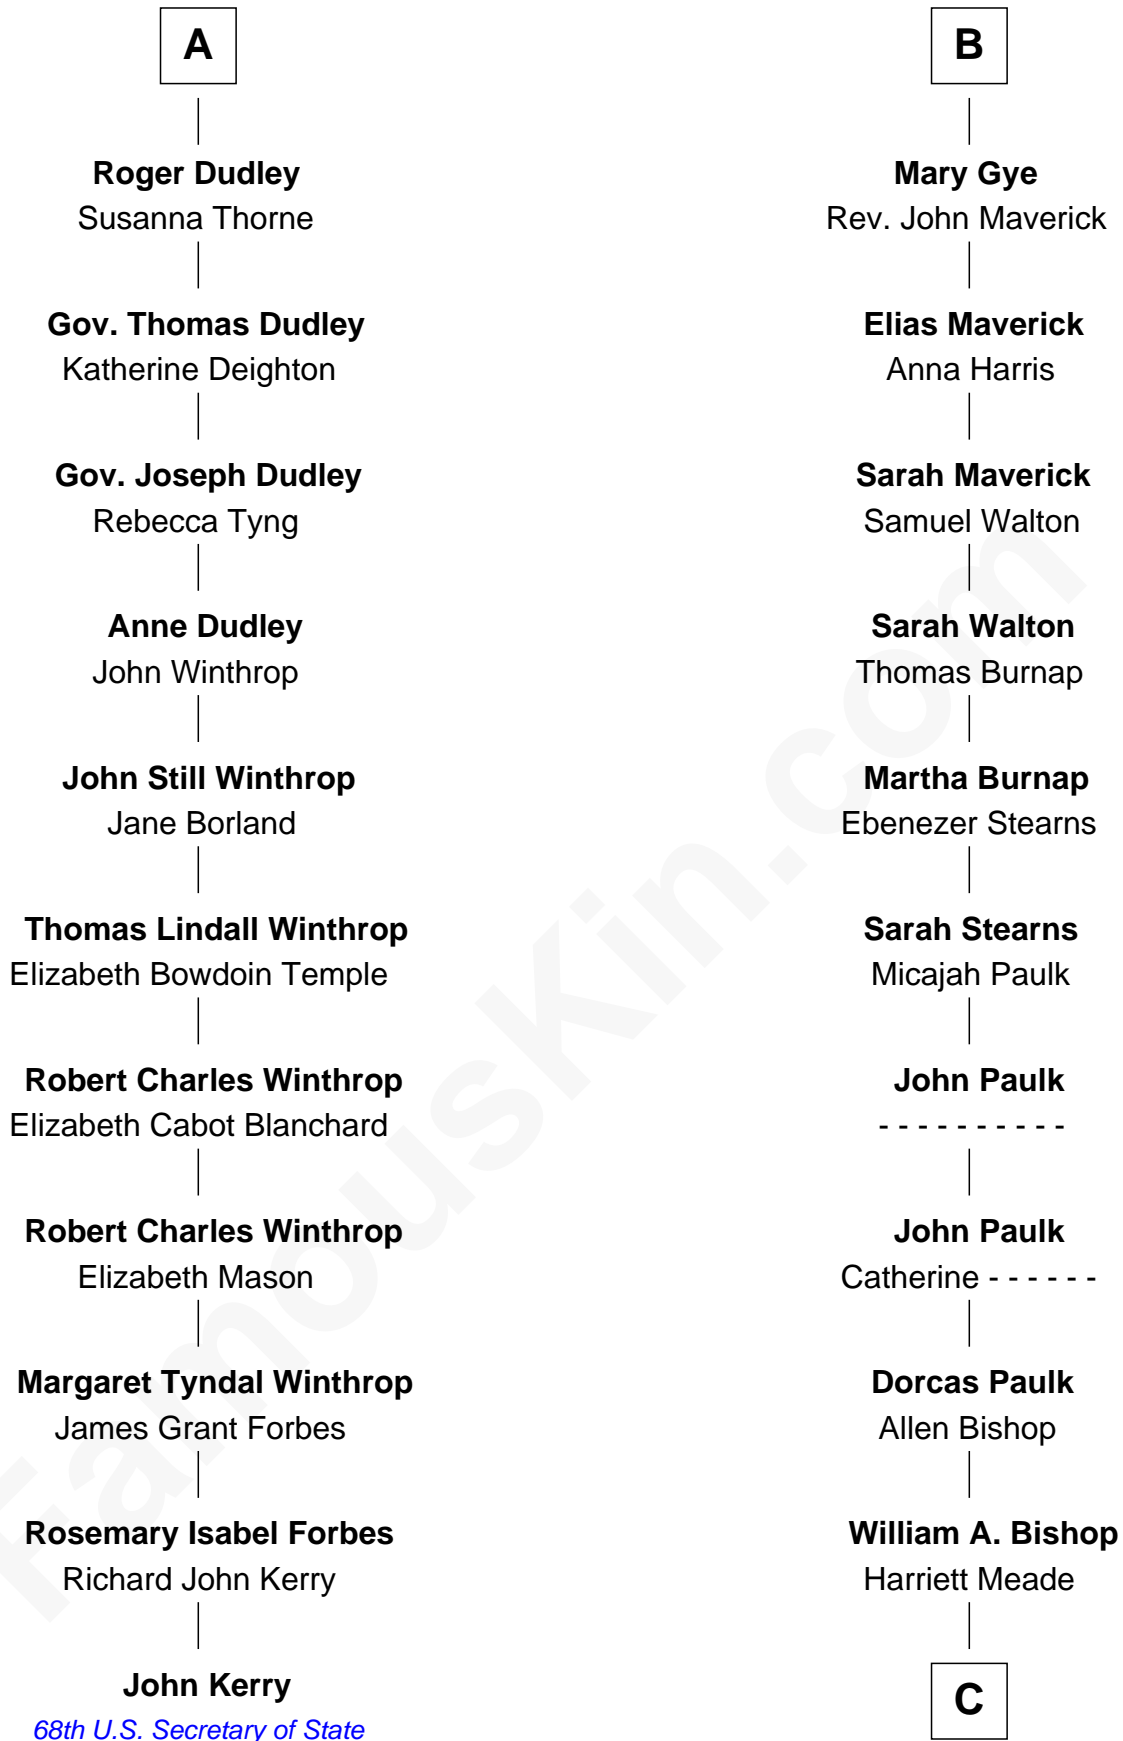

FamousKin.com Relationship Chart of

John Kerry

68th U.S. Secretary of State

17th cousin 3 times removed of

Michael Strahan

NFL Player and TV Personality

Richard Fitzalan
Eleanor Plantagenet

Alice Fitzalan
Sir Thomas de Holand

John Fitzalan
Eleanor Maltravers

Joan Fitzalan
Sir William Echyngam

Joan Echyngam
Sir John Bayntun

Henry Bayntun

Jane Bayntun
Thomas Prowse

Mary Prowse
John Gye

Robert Gye
Grace Dowrish

B