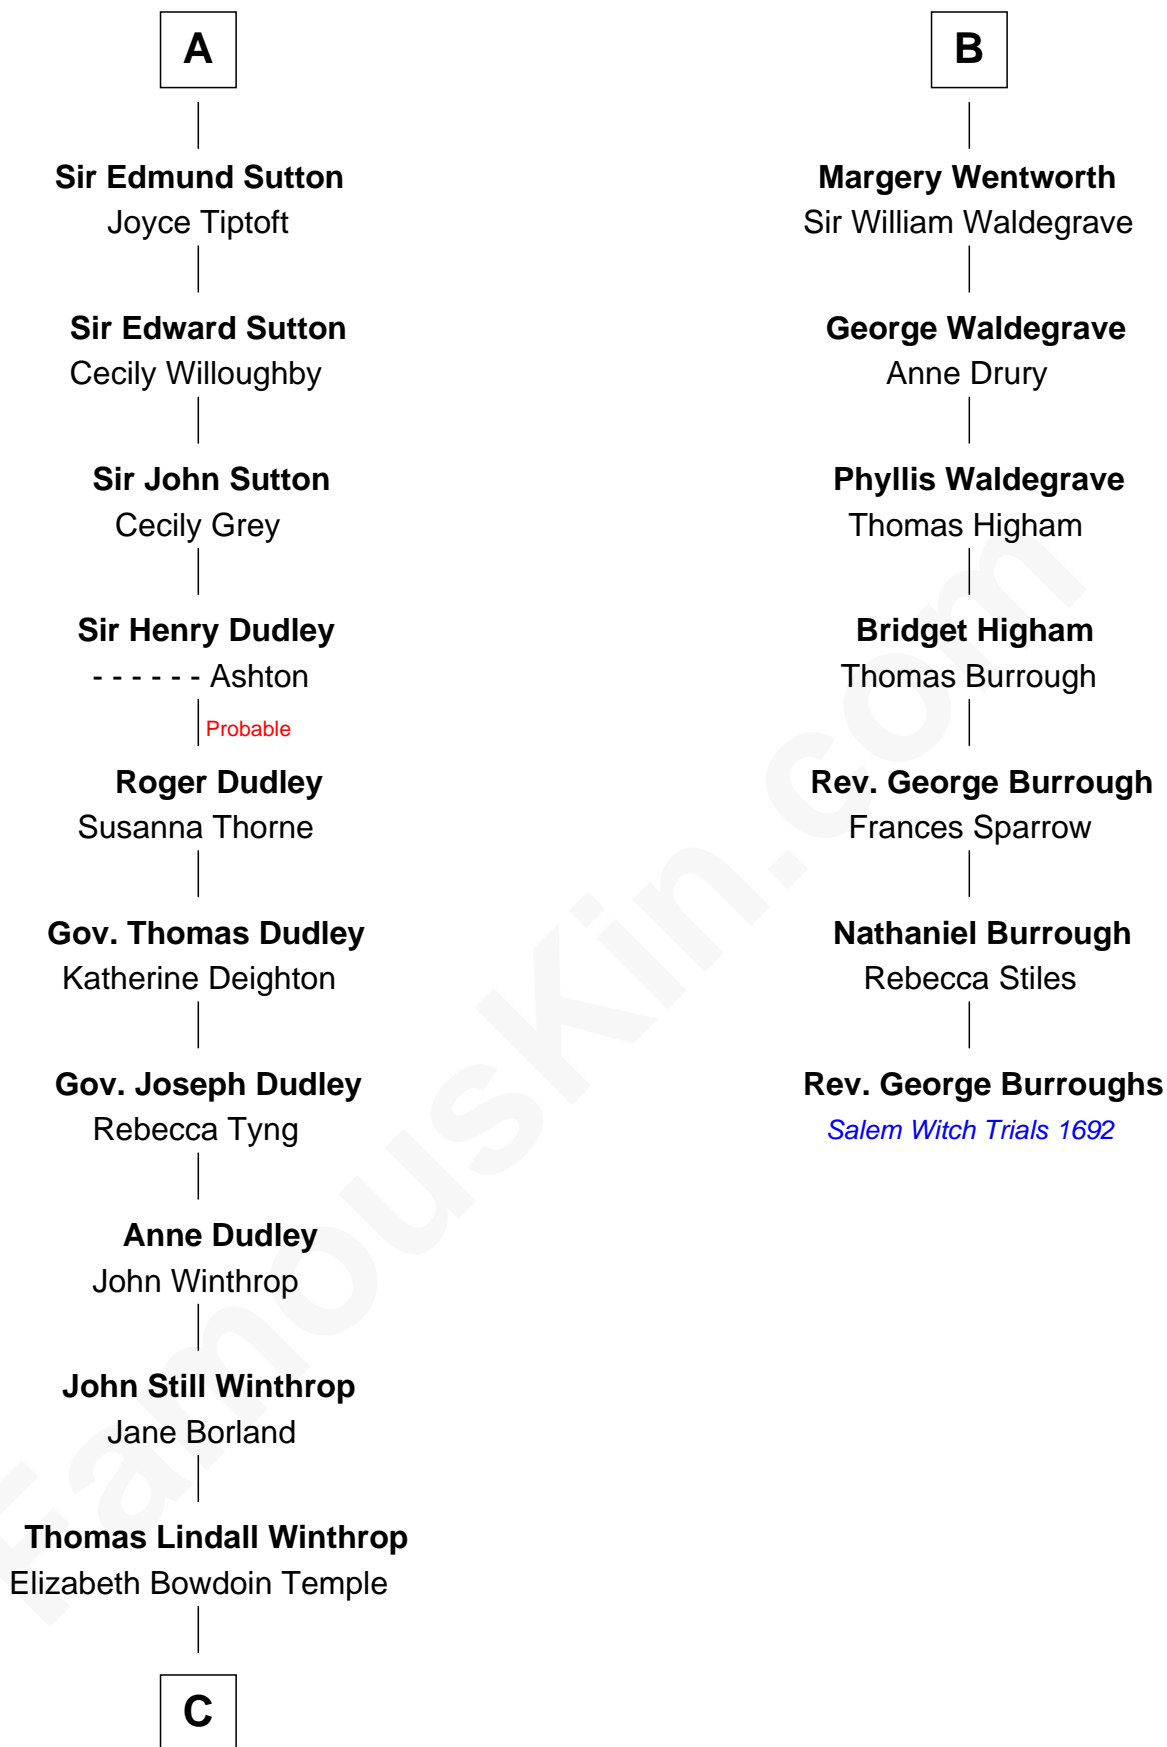

### John Kerry

68th U.S. Secretary of State

13th cousin 8 times removed of

**Rev. George Burroughs**

Executed for Witchcraft, Salem 1692

**Sir Fulk FitzWarin**

-----

**Hawise FitzWarin**

Sir John Sutton

**Sir John Sutton**

Constance Blount

**Sir John Sutton**

Elizabeth Berkeley

**A**

**Hawise FitzWarin**

Sir Ralph de Goushill

**Margaret de Goushill**

Sir Philip le Despencer

**Sir Philip le Despencer**

Joan de Cobham

**Sir Philip le Despencer**

Elizabeth -----

**Sir Philip le Despencer**

Elizabeth de Tibetot

**Margery Despencer**

Sir Roger Wentworth

**Henry Wentworth**

Elizabeth Howard

**B**

C

Robert Charles Winthrop  
Elizabeth Cabot Blanchard

Robert Charles Winthrop  
Elizabeth Mason