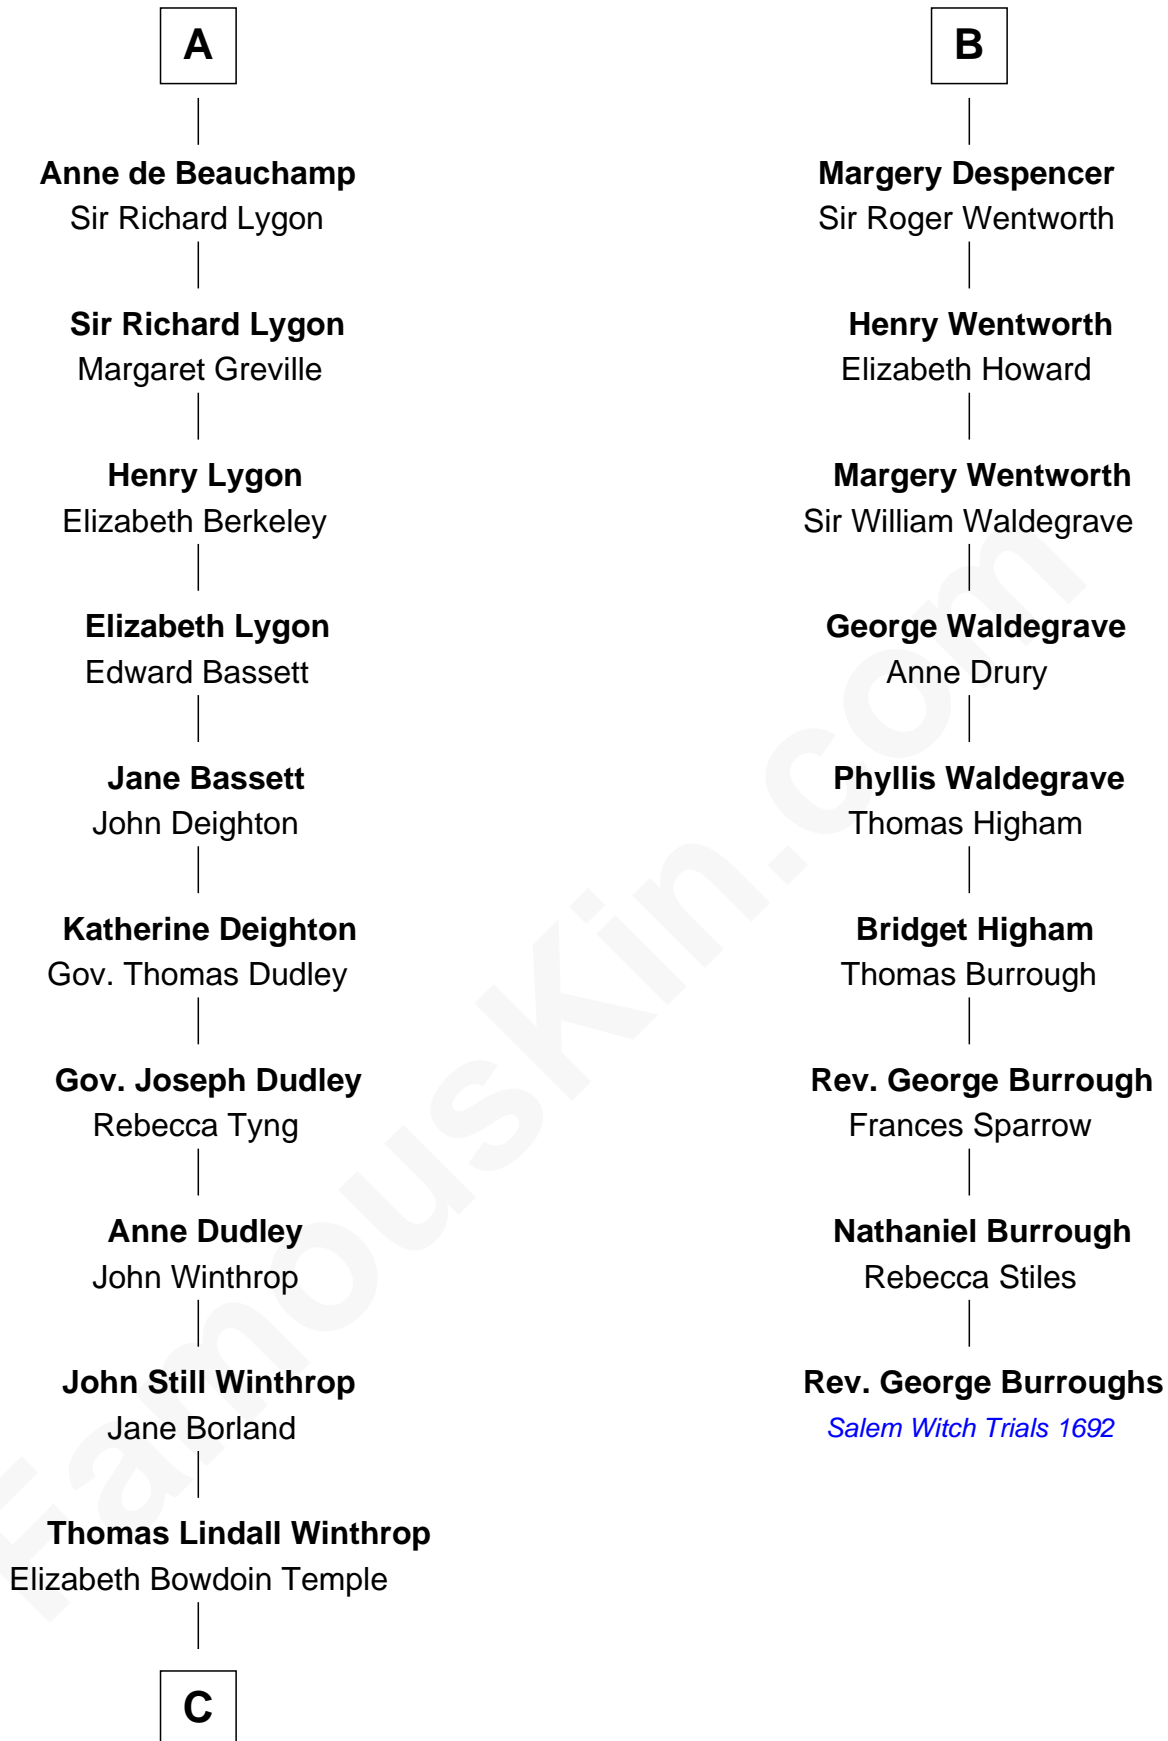

## Relationship Chart of

### John Kerry

68th U.S. Secretary of State

15th cousin 6 times removed of

**Rev. George Burroughs**

Executed for Witchcraft, Salem 1692

**C**

Robert Charles Winthrop  
Elizabeth Cabot Blanchard

Robert Charles Winthrop  
Elizabeth Mason

Margaret Tyndal Winthrop  
James Grant Forbes

Rosemary Isabel Forbes  
Richard John Kerry

**John Kerry**  
*68th U.S. Secretary of State*

FamousKin.com