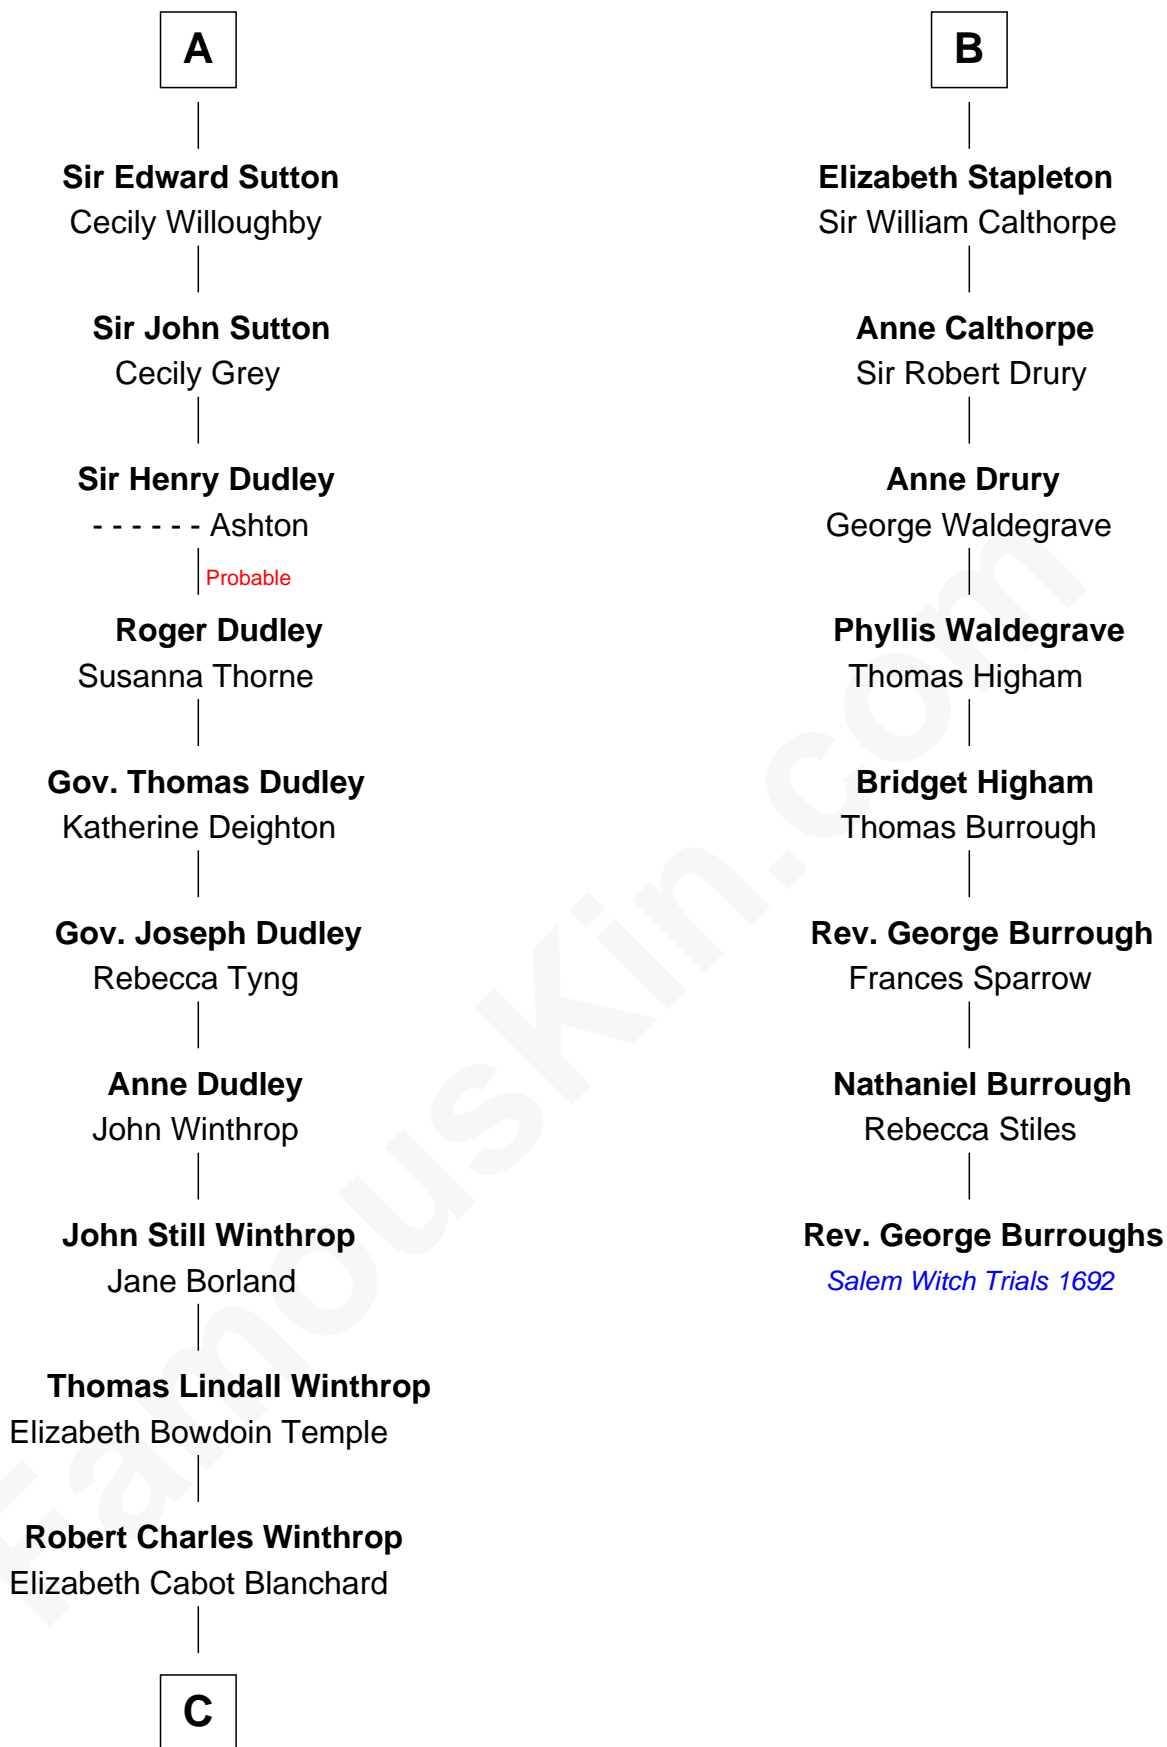

FamousKin.com

Relationship Chart of

John Kerry

68th U.S. Secretary of State

14th cousin 6 times removed of

Rev. George Burroughs

Executed for Witchcraft, Salem 1692

C

Robert Charles Winthrop

Elizabeth Mason

Margaret Tyndal Winthrop

James Grant Forbes

Rosemary Isabel Forbes

Richard John Kerry

John Kerry

68th U.S. Secretary of State