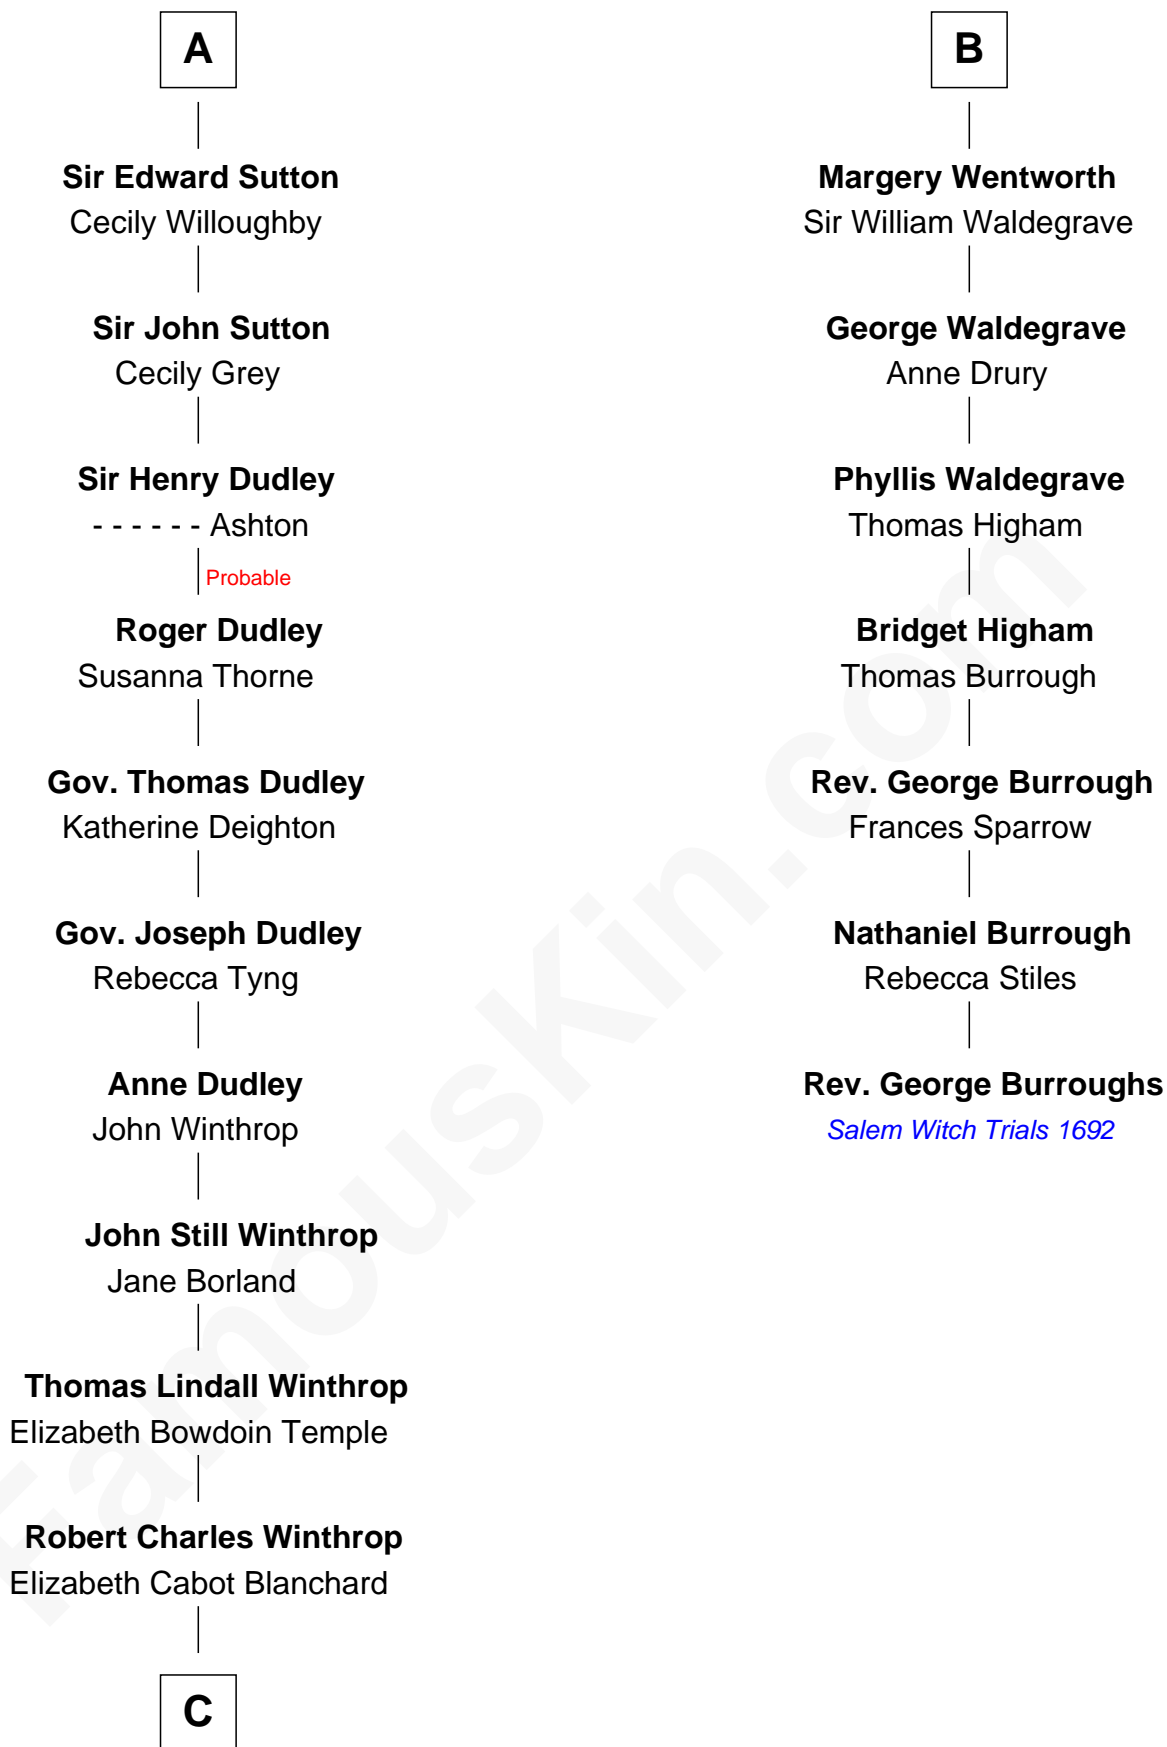

FamousKin.com

Relationship Chart of

John Kerry

68th U.S. Secretary of State

13th cousin 7 times removed of

Rev. George Burroughs

Executed for Witchcraft, Salem 1692

C

Robert Charles Winthrop

Elizabeth Mason

Margaret Tyndal Winthrop

James Grant Forbes

Rosemary Isabel Forbes

Richard John Kerry

John Kerry

68th U.S. Secretary of State