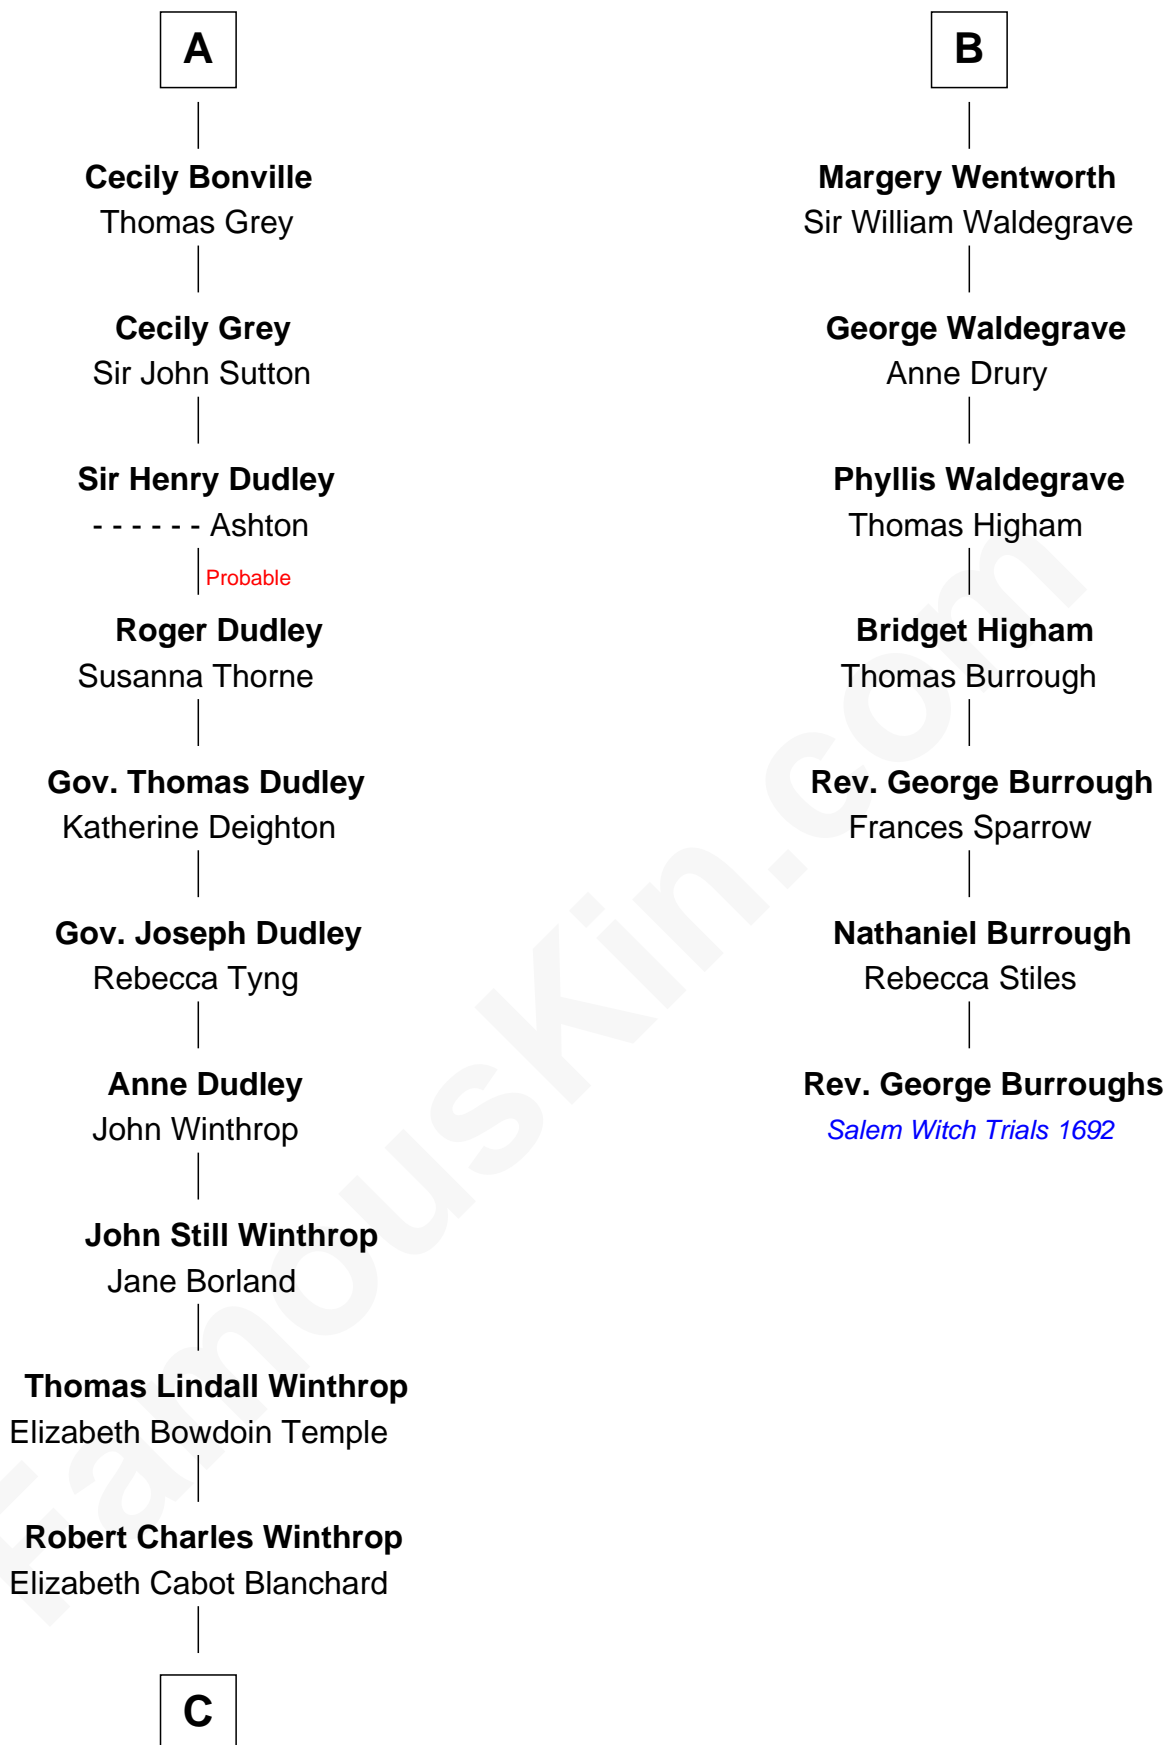

FamousKin.com

Relationship Chart of

John Kerry

68th U.S. Secretary of State

13th cousin 7 times removed of

Rev. George Burroughs

Executed for Witchcraft, Salem 1692

Sir Robert de Ros

Isabel de Aubeney

C

Robert Charles Winthrop

Elizabeth Mason

Margaret Tyndal Winthrop

James Grant Forbes

Rosemary Isabel Forbes

Richard John Kerry