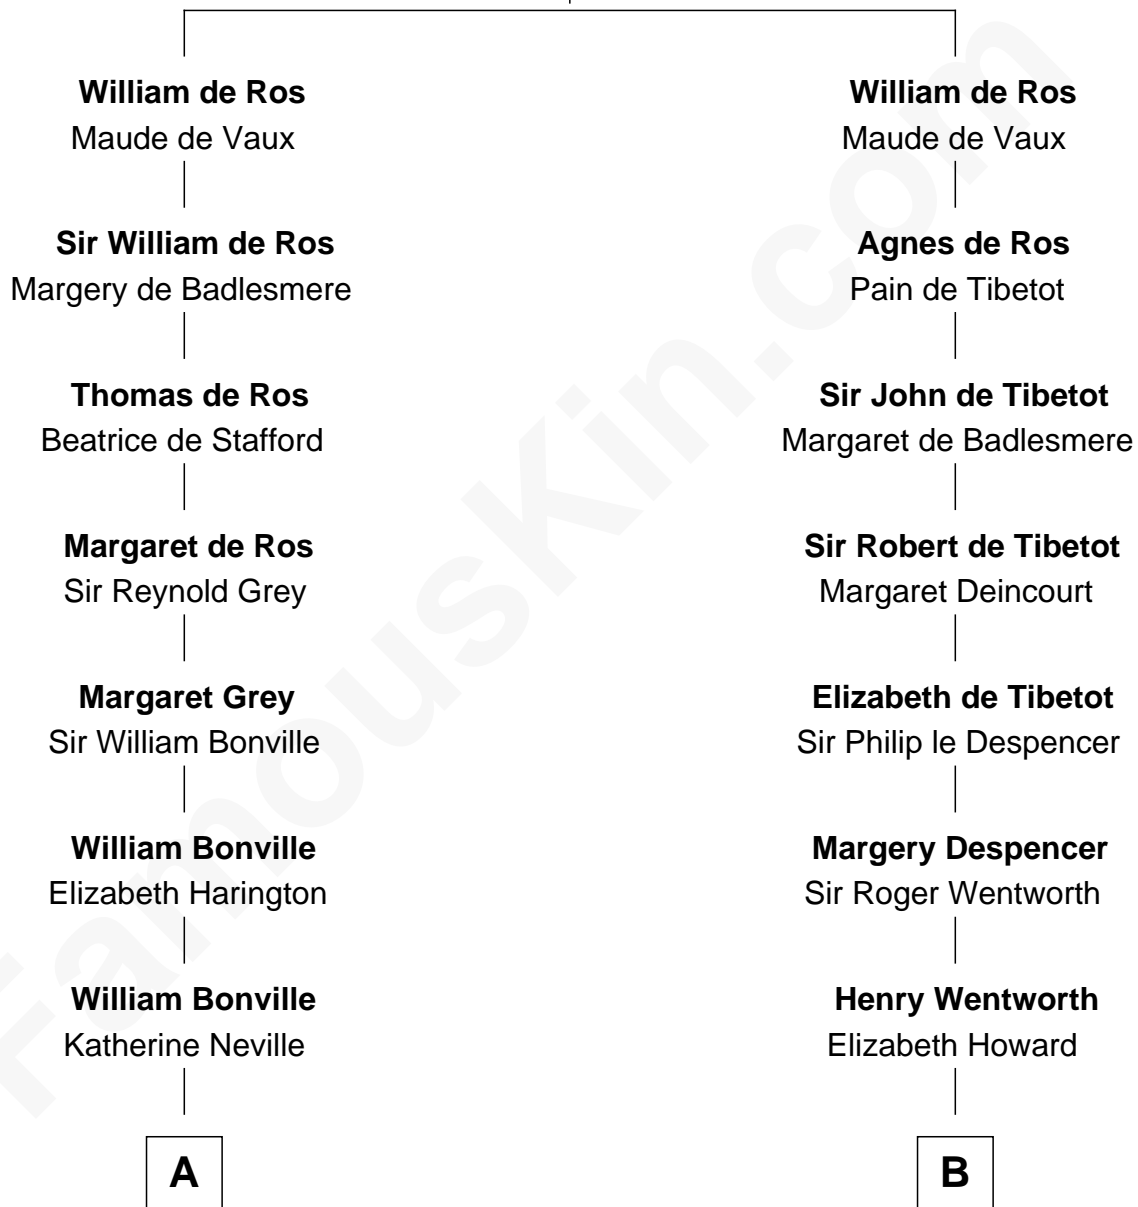

FamousKin.com

Relationship Chart of

John Kerry

68th U.S. Secretary of State

13th cousin 7 times removed of

Rev. George Burroughs

Executed for Witchcraft, Salem 1692

Sir Robert de Ros

Isabel de Aubeney

C

Robert Charles Winthrop

Elizabeth Mason

Margaret Tyndal Winthrop

James Grant Forbes

Rosemary Isabel Forbes

Richard John Kerry