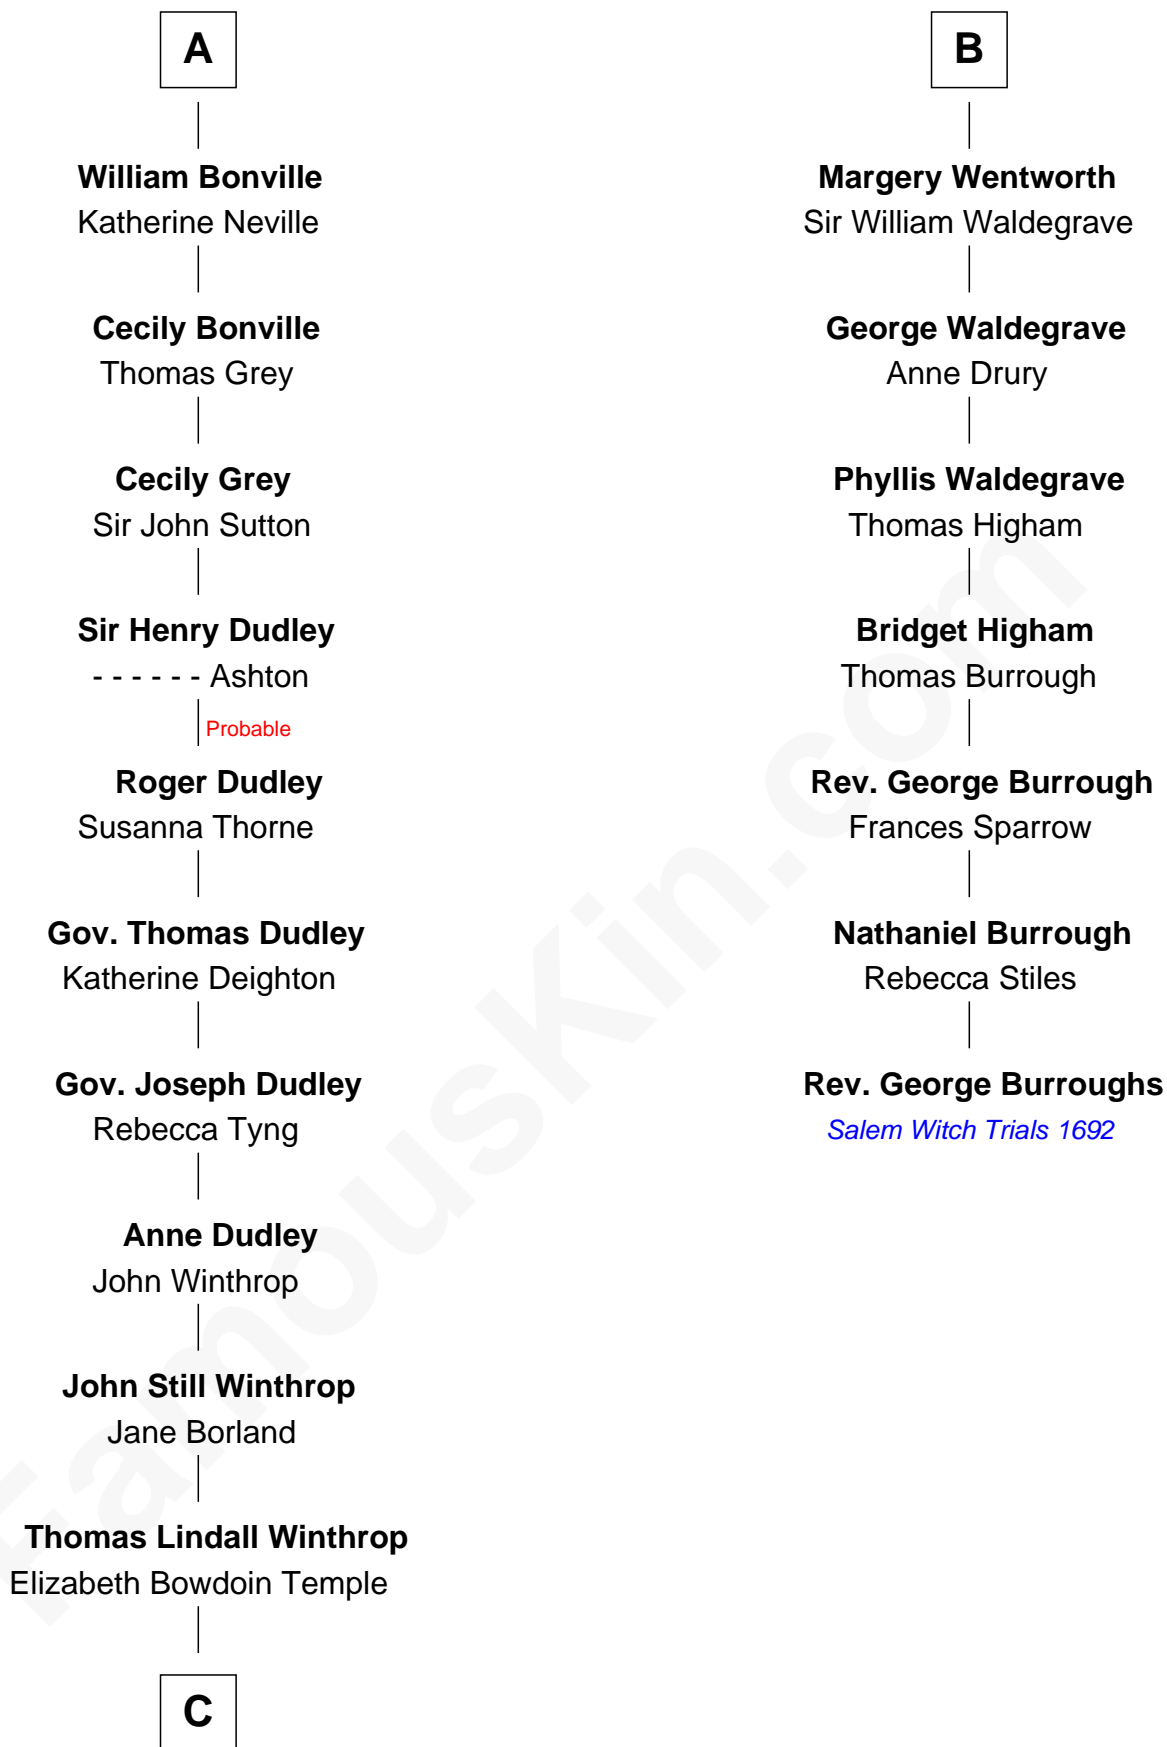

FamousKin.com

Relationship Chart of

John Kerry

68th U.S. Secretary of State

13th cousin 8 times removed of

Rev. George Burroughs

Executed for Witchcraft, Salem 1692

C

Robert Charles Winthrop
Elizabeth Cabot Blanchard

Robert Charles Winthrop
Elizabeth Mason

Margaret Tyndal Winthrop
James Grant Forbes

Rosemary Isabel Forbes
Richard John Kerry

John Kerry
68th U.S. Secretary of State