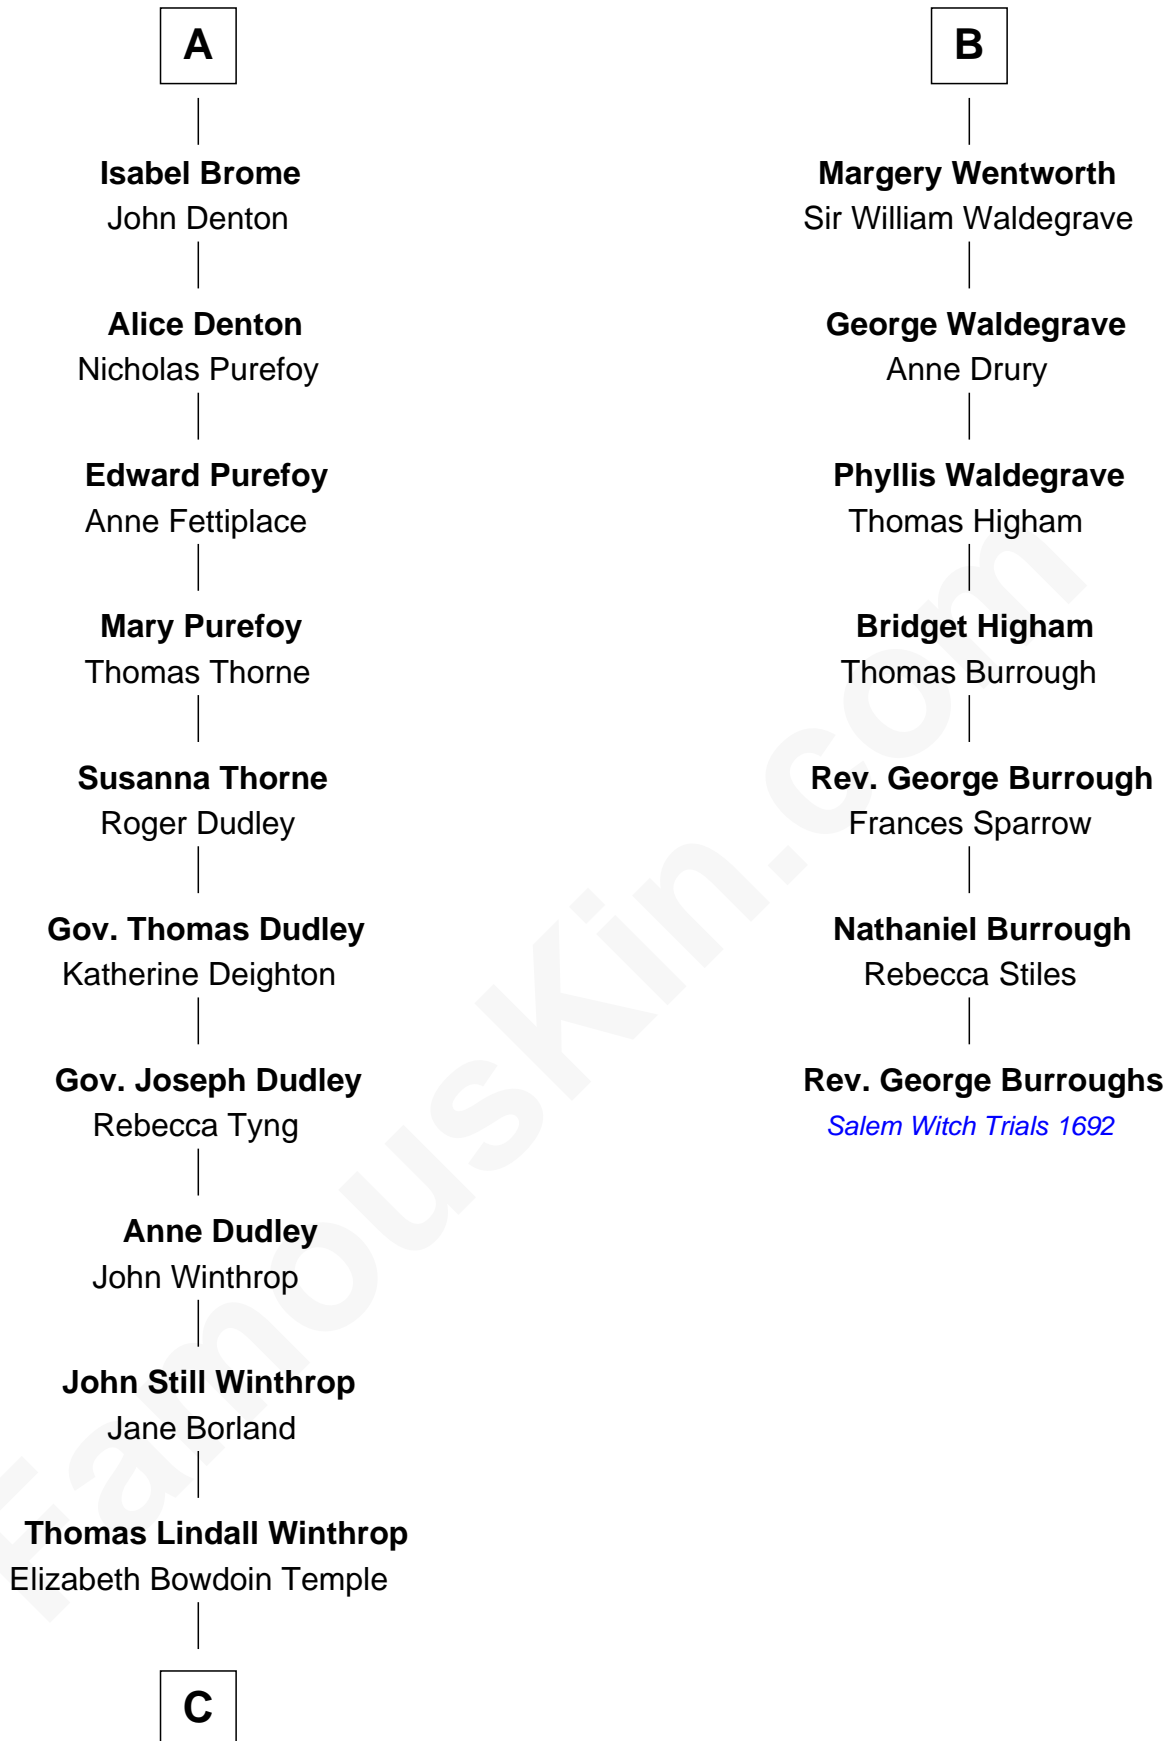

FamousKin.com

Relationship Chart of

John Kerry

68th U.S. Secretary of State

13th cousin 8 times removed of

Rev. George Burroughs

Executed for Witchcraft, Salem 1692

Richard Plantagenet

C

Robert Charles Winthrop
Elizabeth Cabot Blanchard

Robert Charles Winthrop
Elizabeth Mason

Margaret Tyndal Winthrop
James Grant Forbes

Rosemary Isabel Forbes
Richard John Kerry

John Kerry
68th U.S. Secretary of State