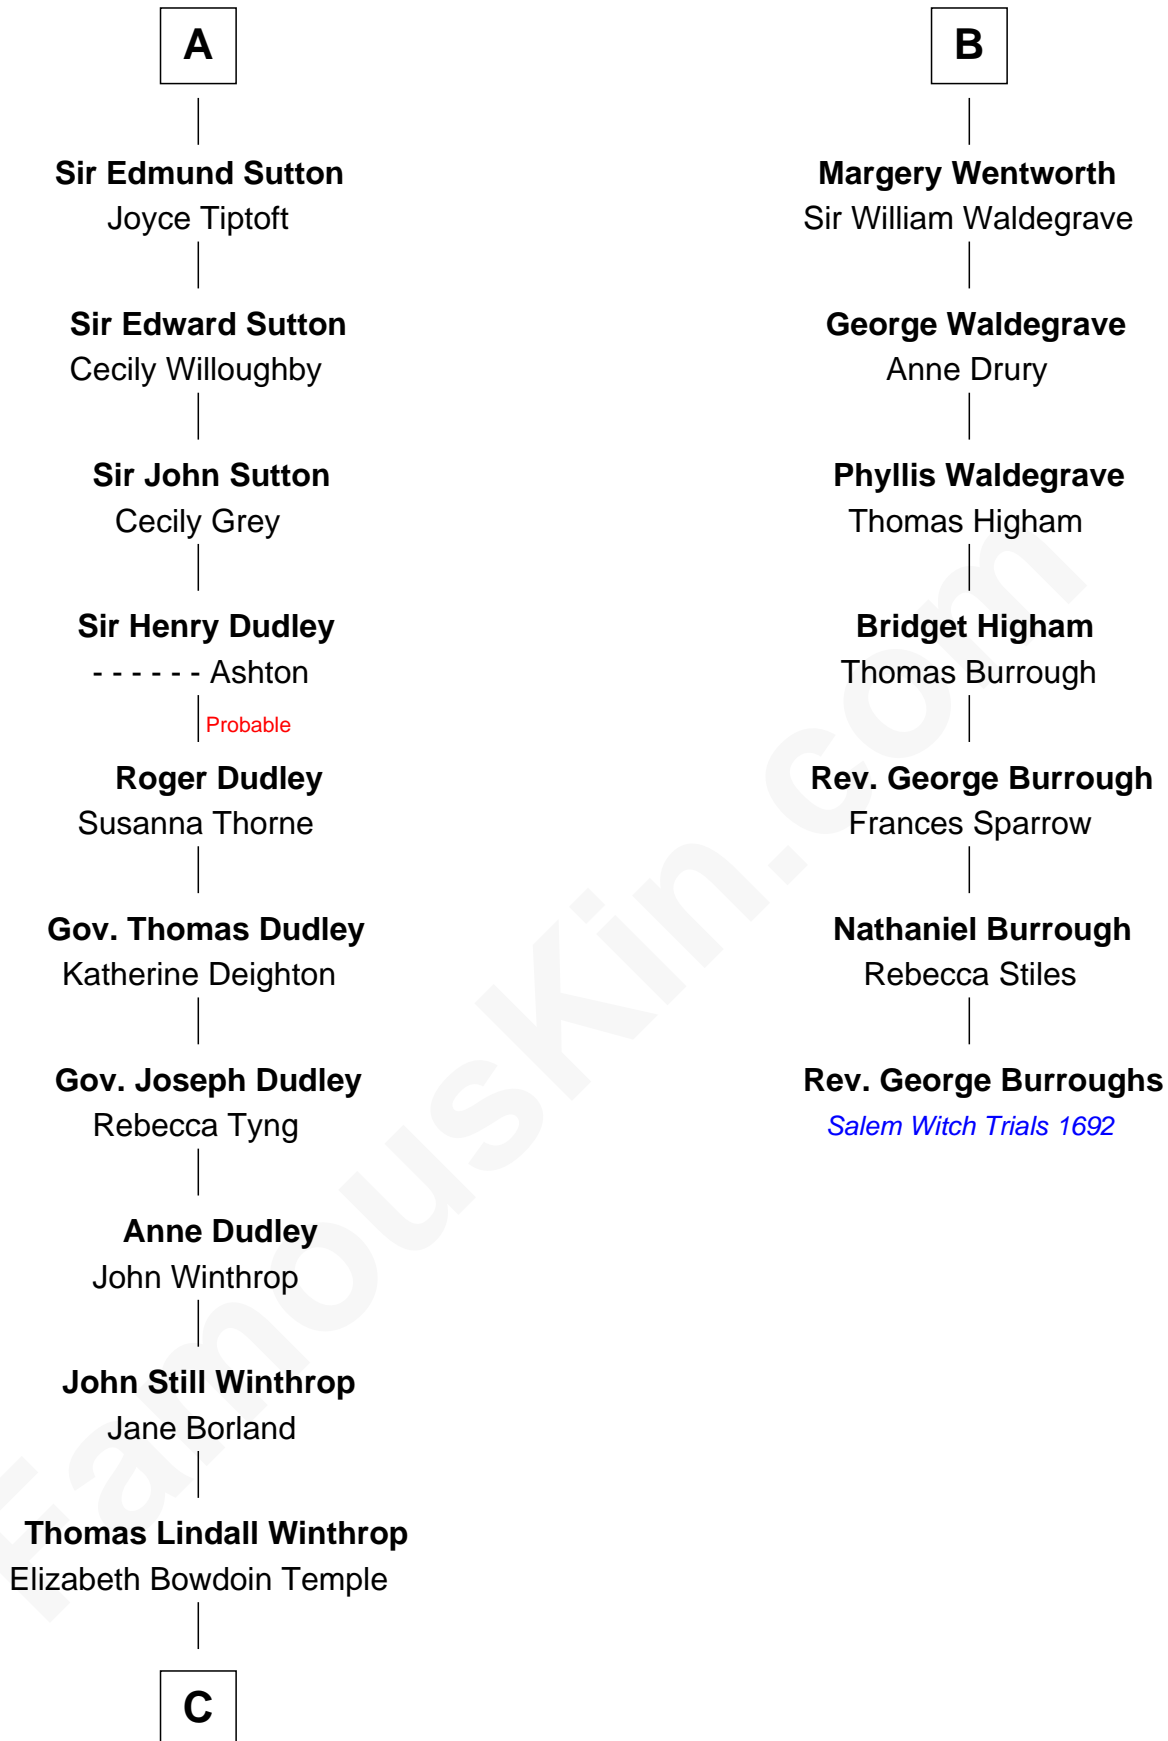

### John Kerry

68th U.S. Secretary of State

13th cousin 8 times removed of

**Rev. George Burroughs**

Executed for Witchcraft, Salem 1692

**Sir Hugh le Despencer**

Aveline Basset

**Sir Hugh le Despencer**

**Sir Philip le Despencer**

Margaret de Goushill

**Sir Philip le Despencer**

Joan de Cobham

**Sir Philip le Despencer**

Elizabeth - - - - -

**Sir Philip le Despencer**

Elizabeth de Tibetot

**Margery Despencer**

Sir Roger Wentworth

**Henry Wentworth**

Elizabeth Howard

**B**

**C**

Robert Charles Winthrop  
Elizabeth Cabot Blanchard

Robert Charles Winthrop  
Elizabeth Mason

Margaret Tyndal Winthrop  
James Grant Forbes

Rosemary Isabel Forbes  
Richard John Kerry

**John Kerry**  
*68th U.S. Secretary of State*

FamousKin.com