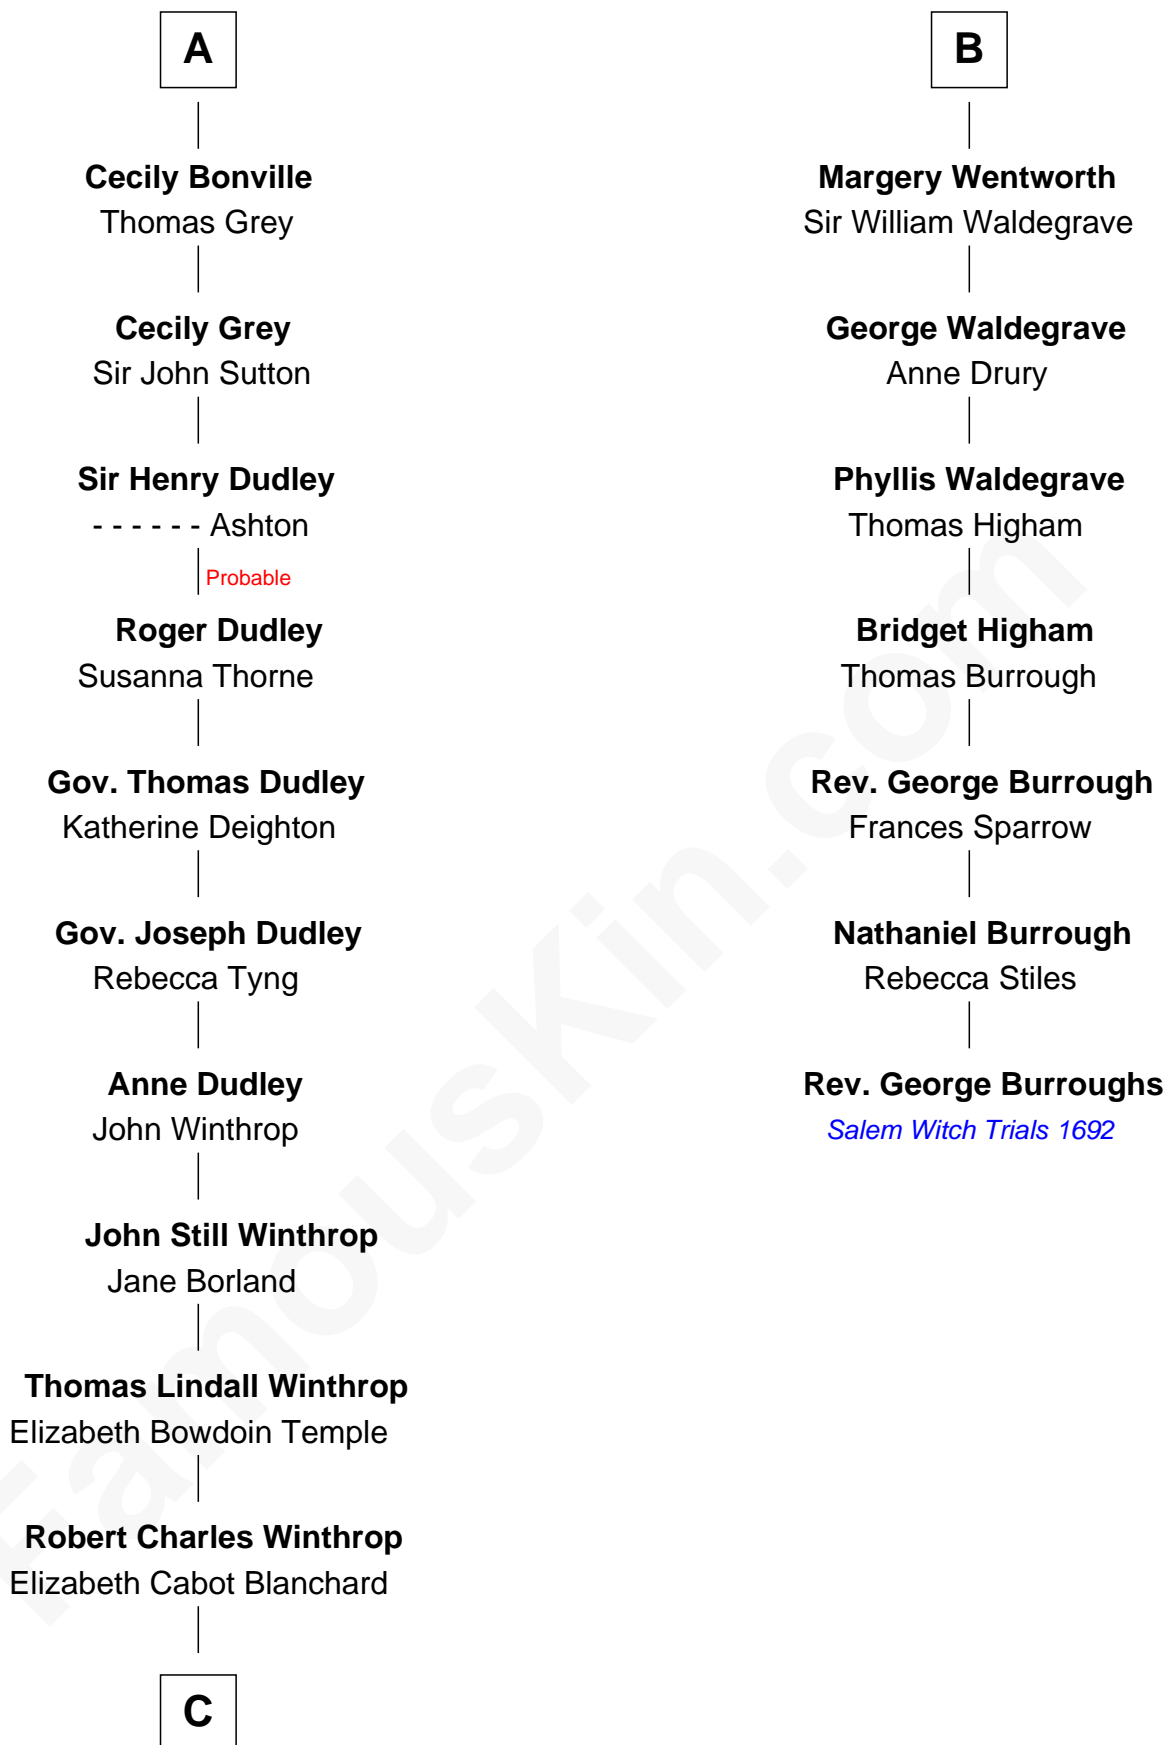

## Relationship Chart of

### John Kerry

68th U.S. Secretary of State

13th cousin 7 times removed of

**Rev. George Burroughs**

Executed for Witchcraft, Salem 1692

John de Vaux

-----

**C**

Robert Charles Winthrop

Elizabeth Mason

Margaret Tyndal Winthrop

James Grant Forbes

Rosemary Isabel Forbes

Richard John Kerry

John Kerry

*68th U.S. Secretary of State*