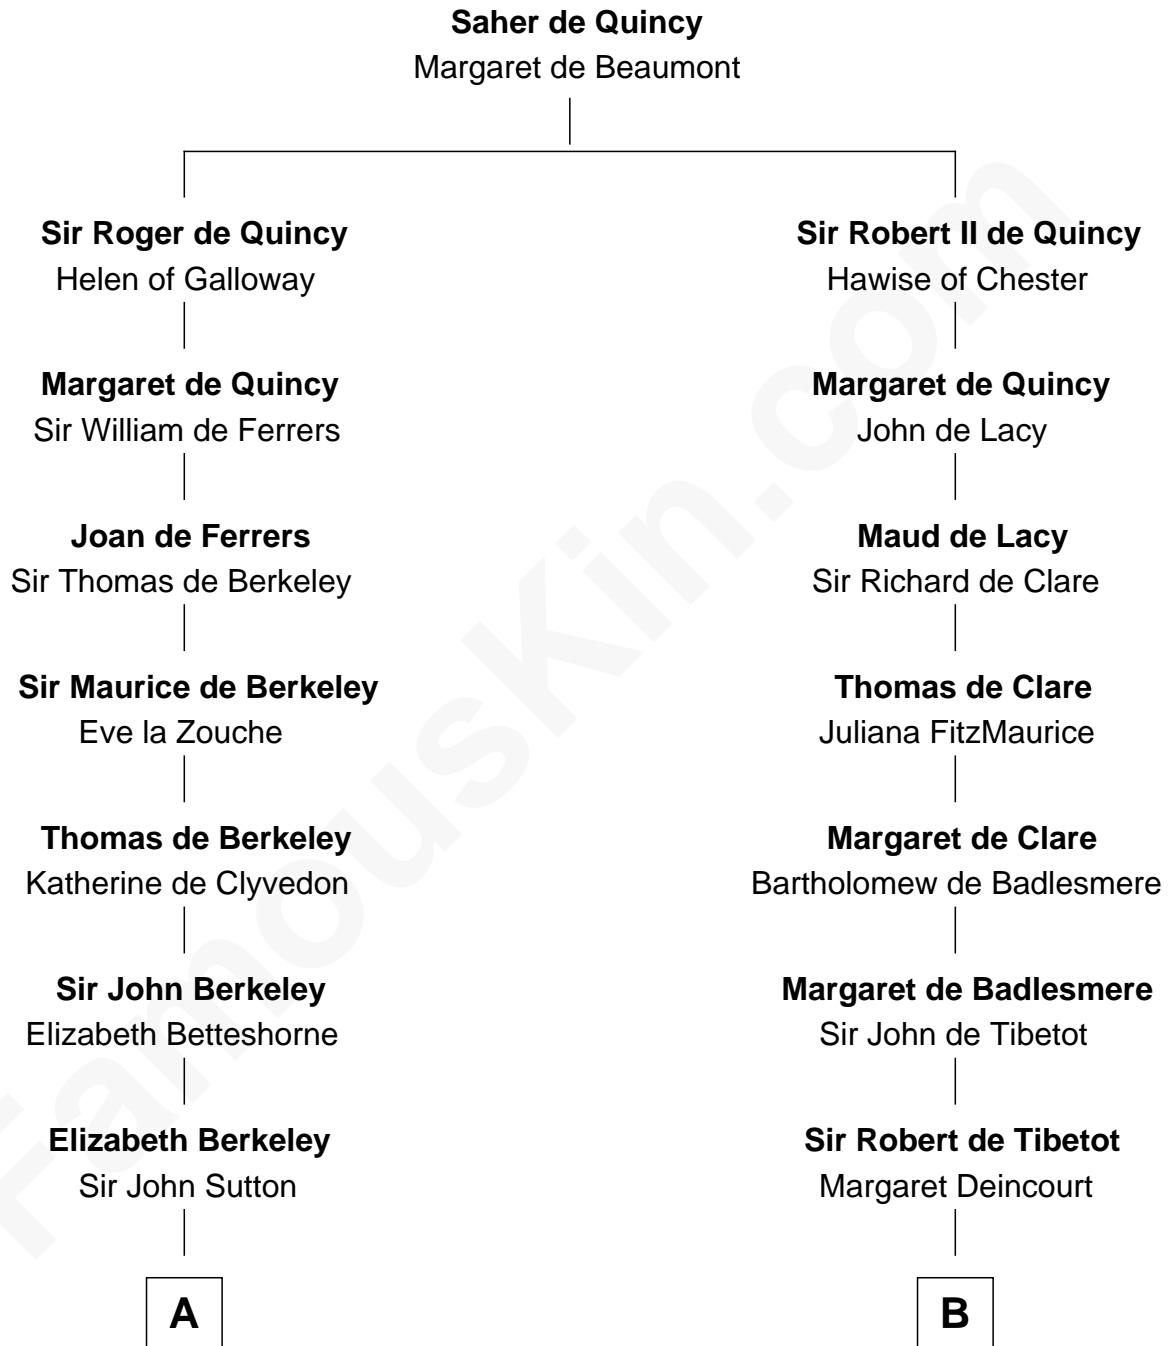

FamousKin.com

Relationship Chart of

John Kerry

68th U.S. Secretary of State

16th cousin 5 times removed of

Rev. George Burroughs

Executed for Witchcraft, Salem 1692

C

Robert Charles Winthrop
Elizabeth Cabot Blanchard

Robert Charles Winthrop
Elizabeth Mason

Margaret Tyndal Winthrop
James Grant Forbes

Rosemary Isabel Forbes
Richard John Kerry

John Kerry
68th U.S. Secretary of State