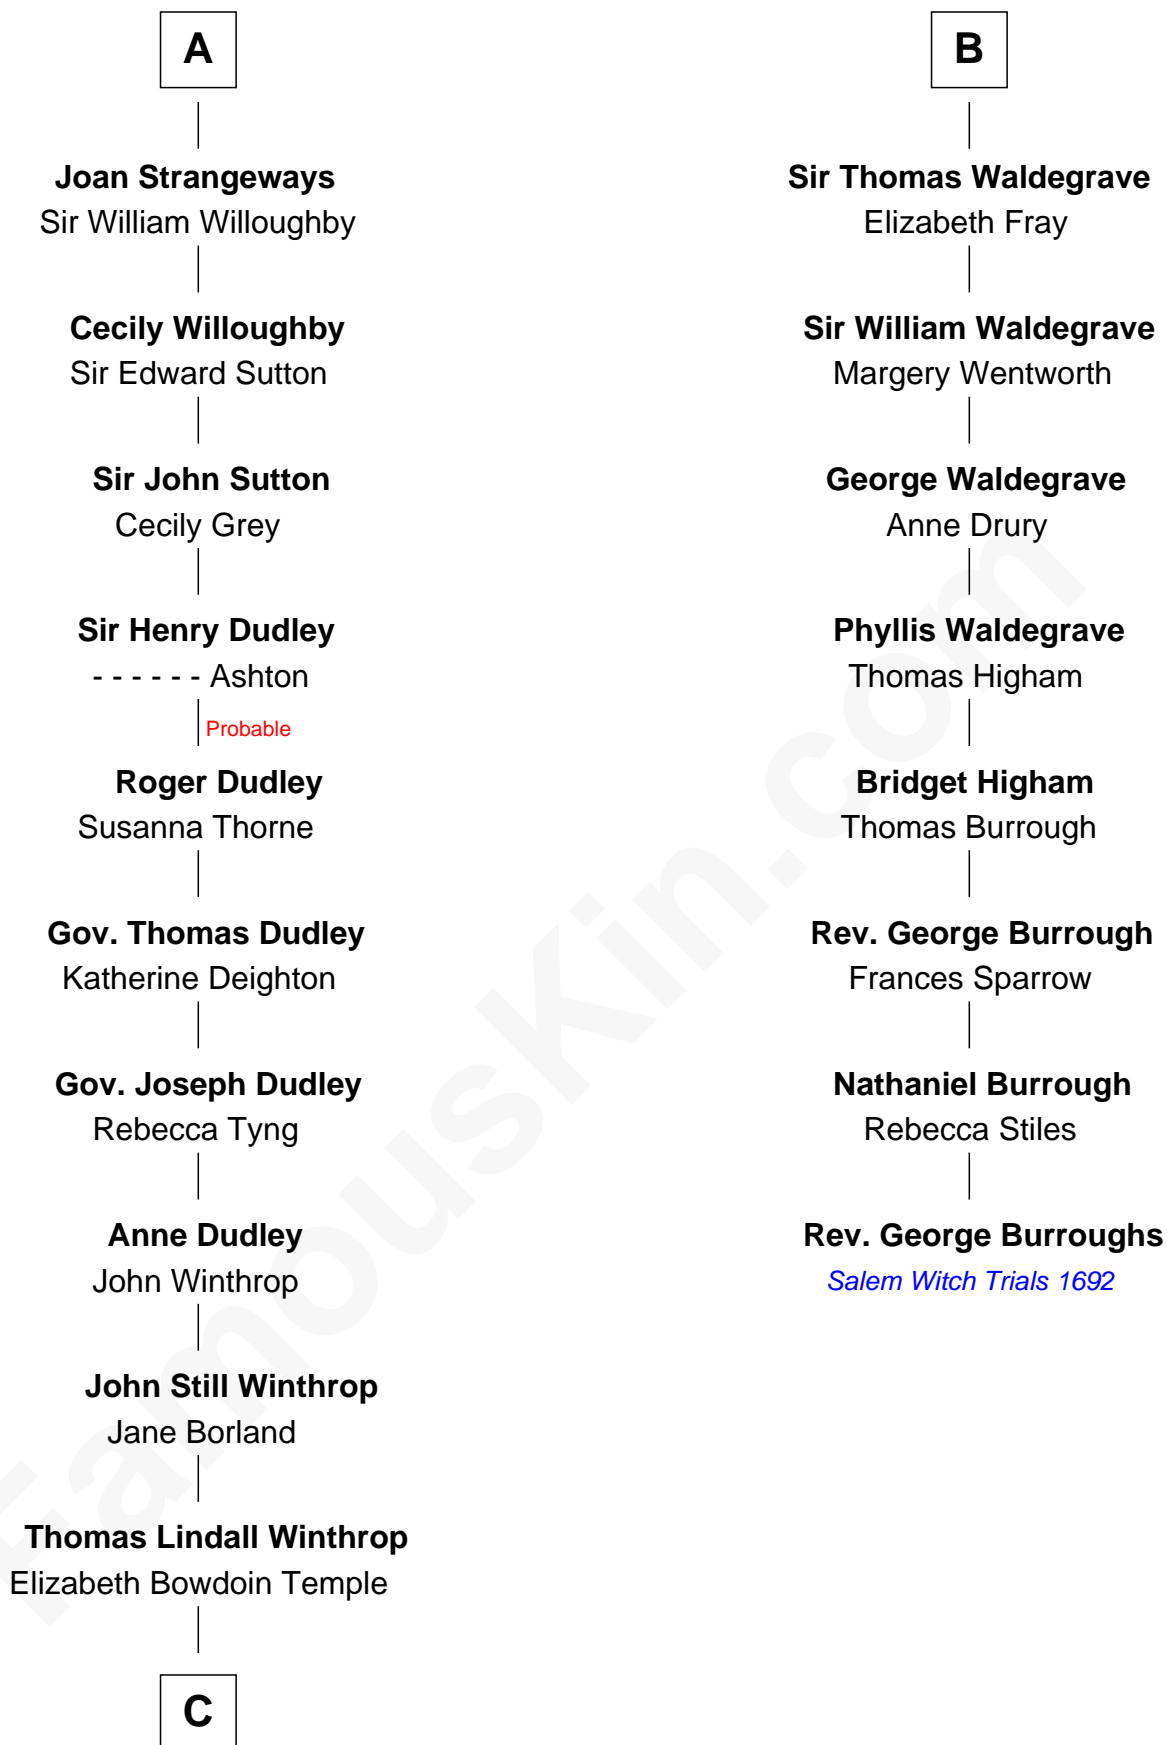

FamousKin.com

Relationship Chart of

John Kerry

68th U.S. Secretary of State

14th cousin 7 times removed of

Rev. George Burroughs

Executed for Witchcraft, Salem 1692

Sir William Longespee

Ela of Salisbury

C

Robert Charles Winthrop
Elizabeth Cabot Blanchard

Robert Charles Winthrop
Elizabeth Mason

Margaret Tyndal Winthrop
James Grant Forbes

Rosemary Isabel Forbes
Richard John Kerry

John Kerry
68th U.S. Secretary of State