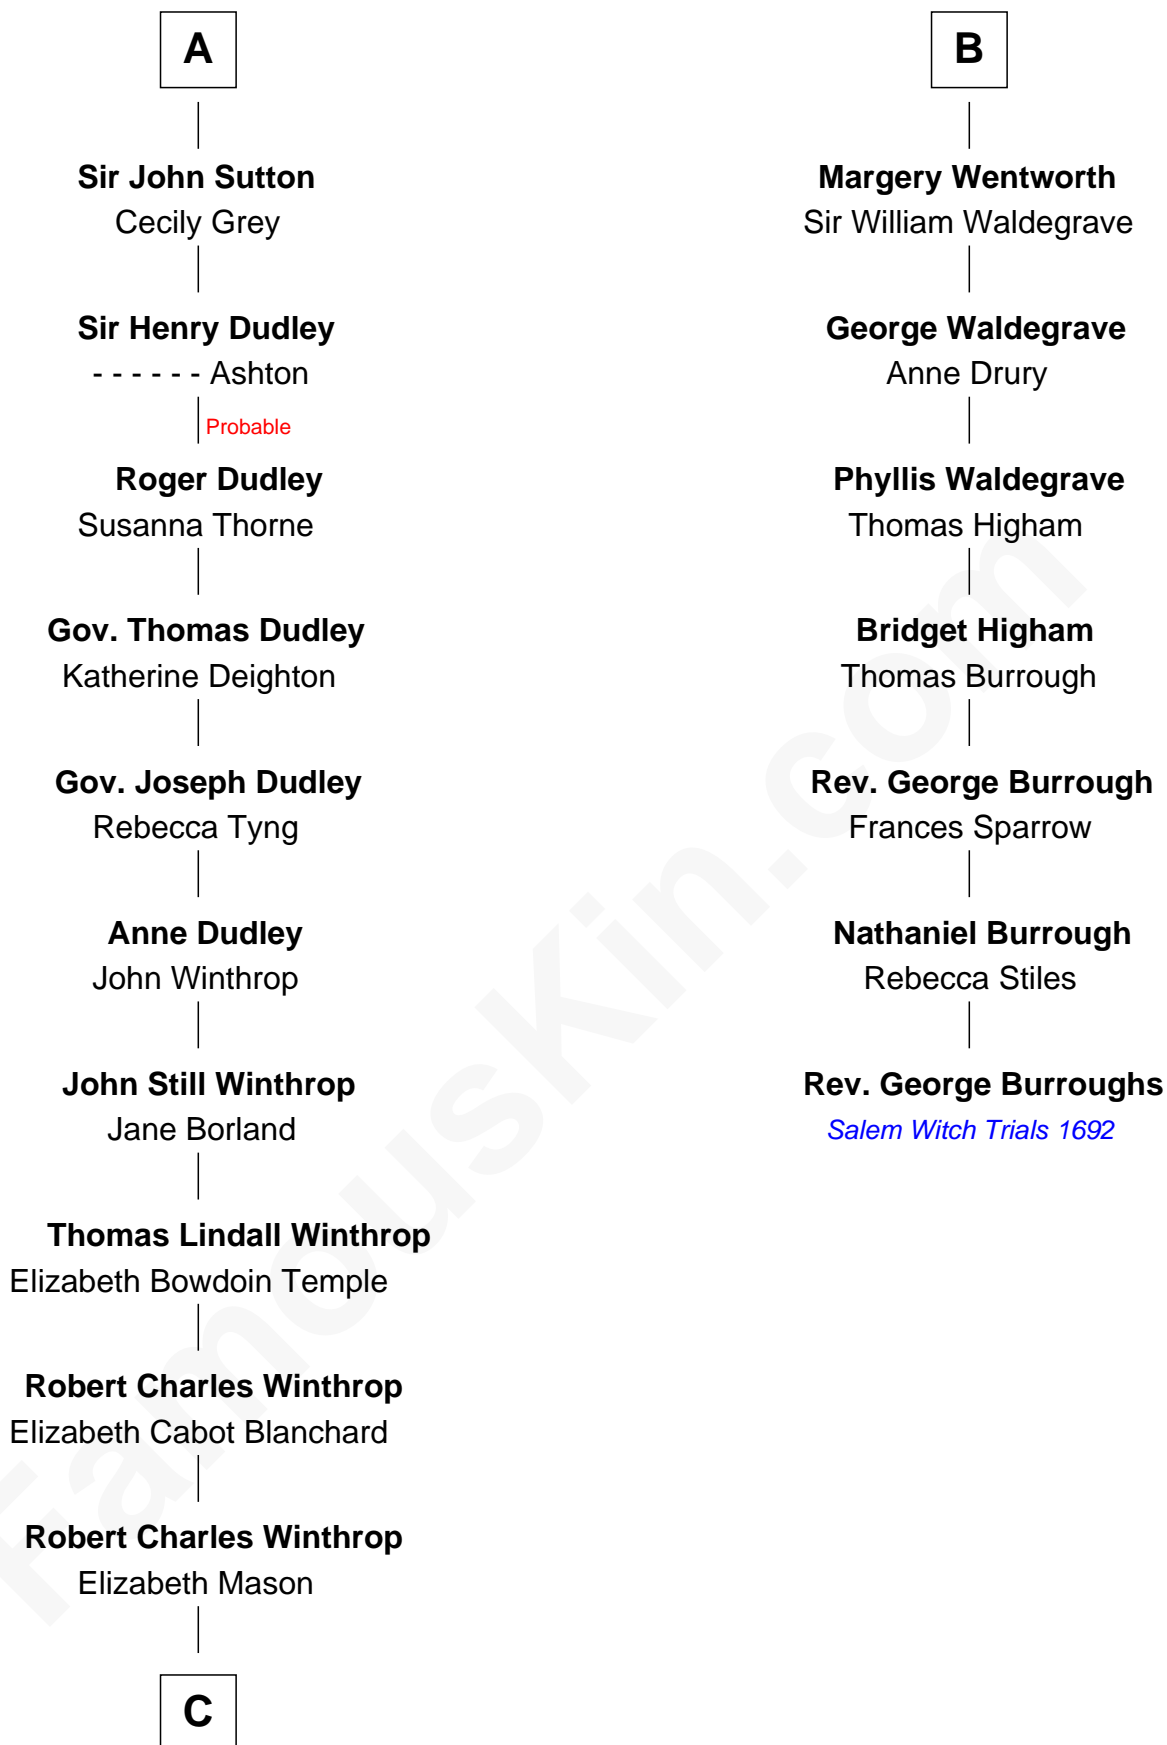

# FamousKin.com Relationship Chart of John Kerry

68th U.S. Secretary of State

13th cousin 6 times removed of

**Rev. George Burroughs**

Executed for Witchcraft, Salem 1692

**C**

—  
**Margaret Tyndal Winthrop**

James Grant Forbes

—  
**Rosemary Isabel Forbes**

Richard John Kerry

—  
**John Kerry**

*68th U.S. Secretary of State*

FamousKin.com