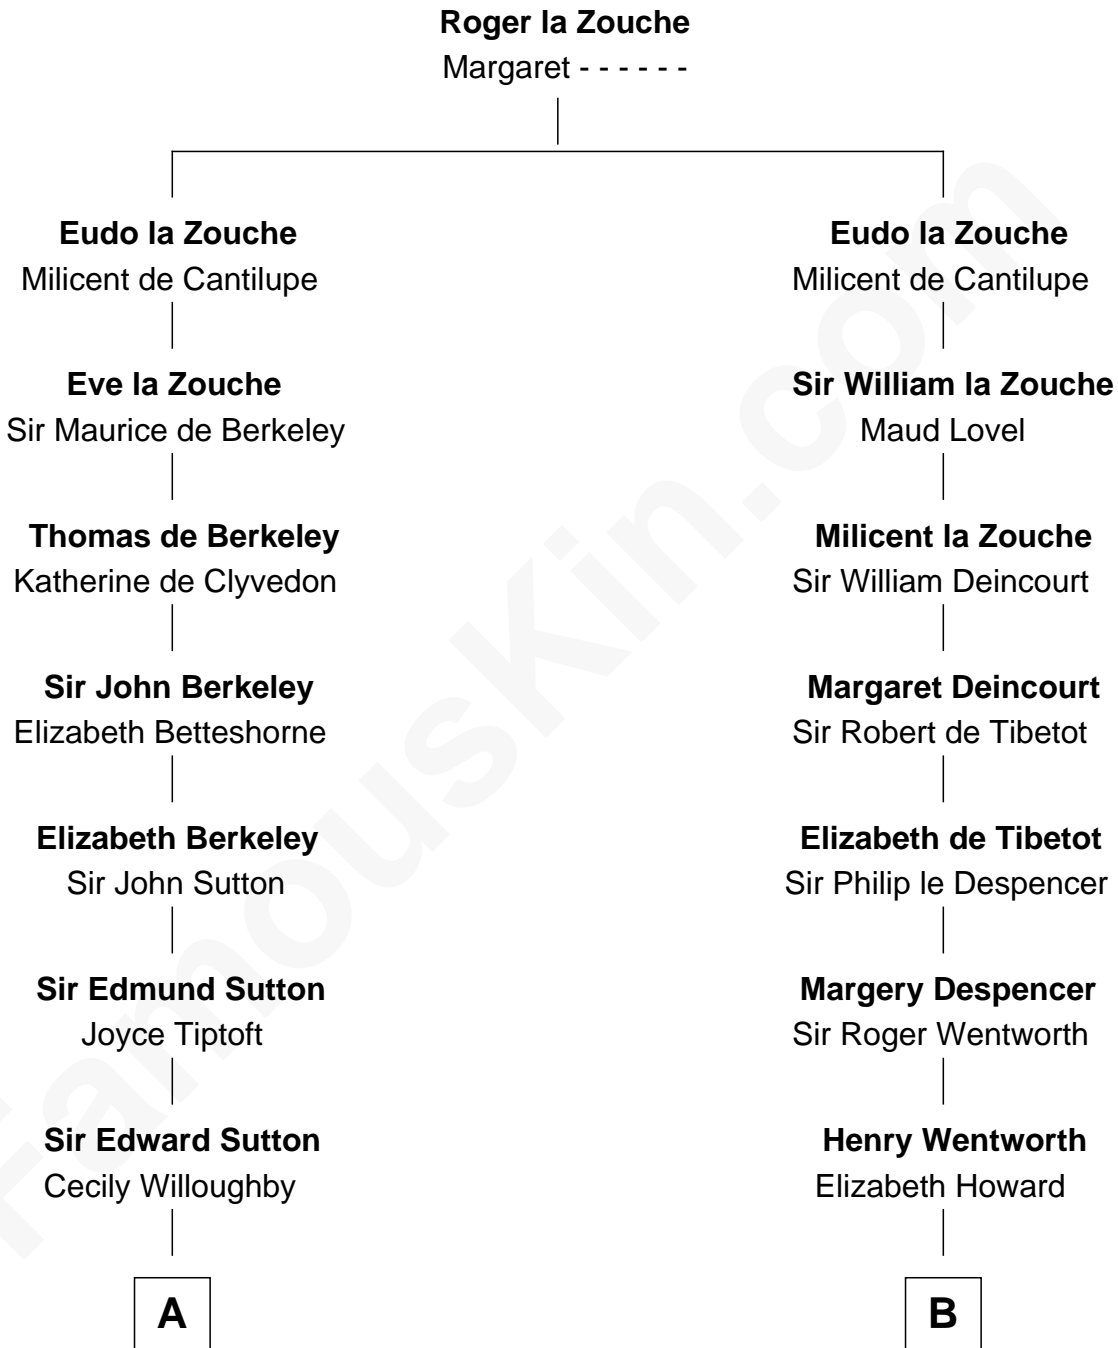

# FamousKin.com Relationship Chart of John Kerry

68th U.S. Secretary of State

13th cousin 6 times removed of

**Rev. George Burroughs**

Executed for Witchcraft, Salem 1692

**C**

—  
**Margaret Tyndal Winthrop**

James Grant Forbes

—  
**Rosemary Isabel Forbes**

Richard John Kerry

—  
**John Kerry**

*68th U.S. Secretary of State*

FamousKin.com