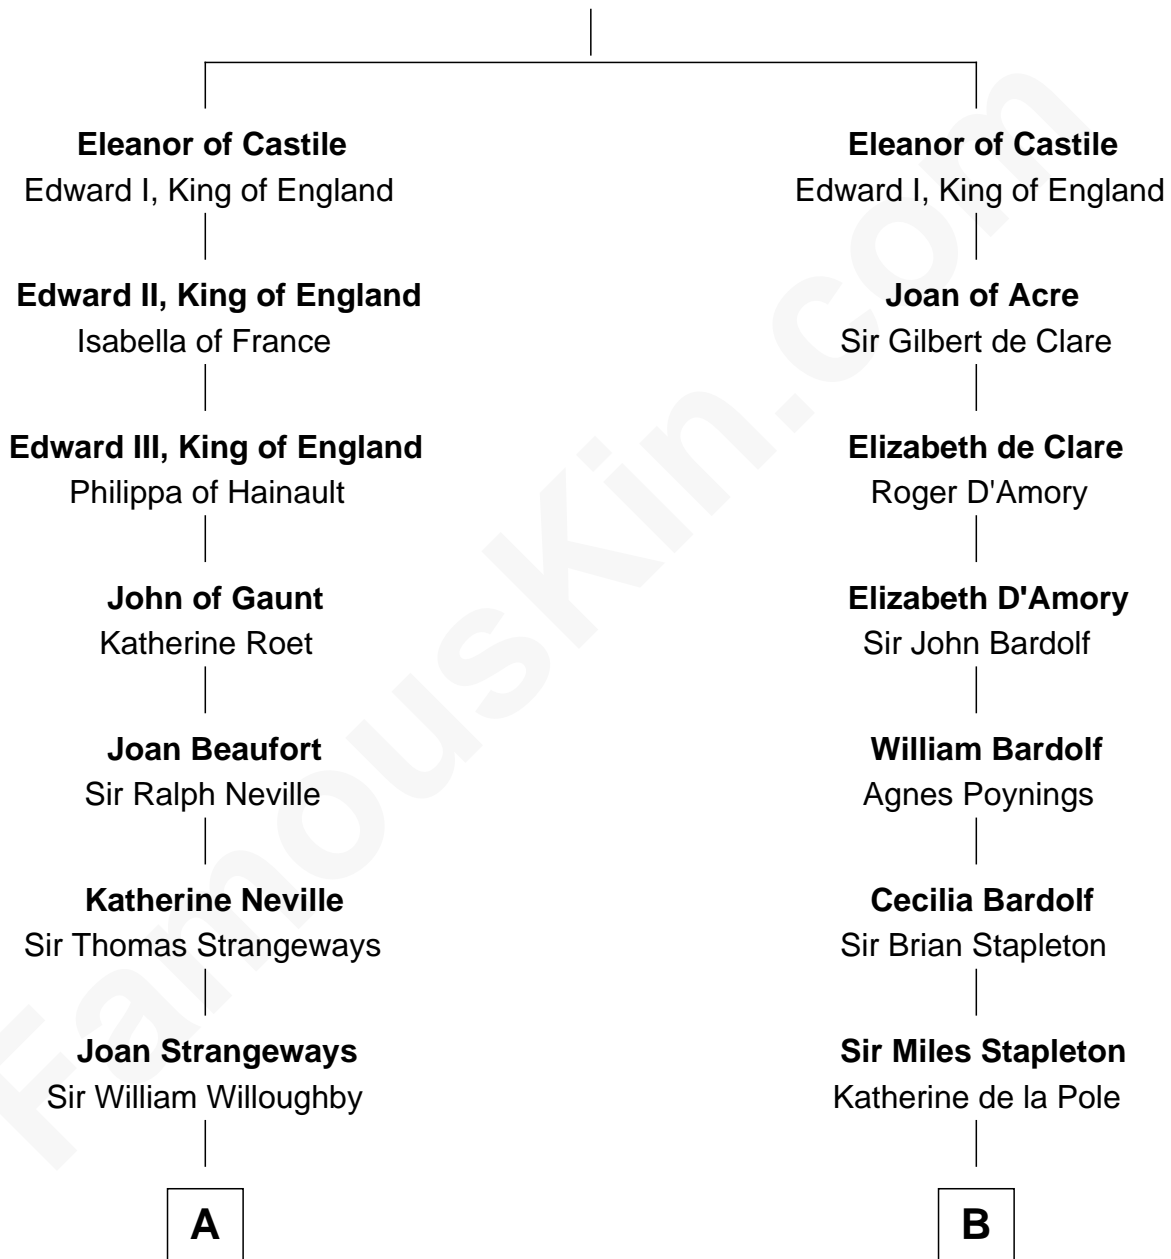

FamousKin.com

Relationship Chart of

John Kerry

68th U.S. Secretary of State

14th cousin 6 times removed of

Rev. George Burroughs

Executed for Witchcraft, Salem 1692

Ferdinand III, King of Castile

Joanna of Ponthieu

C

Robert Charles Winthrop

Elizabeth Mason

Margaret Tyndal Winthrop

James Grant Forbes

Rosemary Isabel Forbes

Richard John Kerry