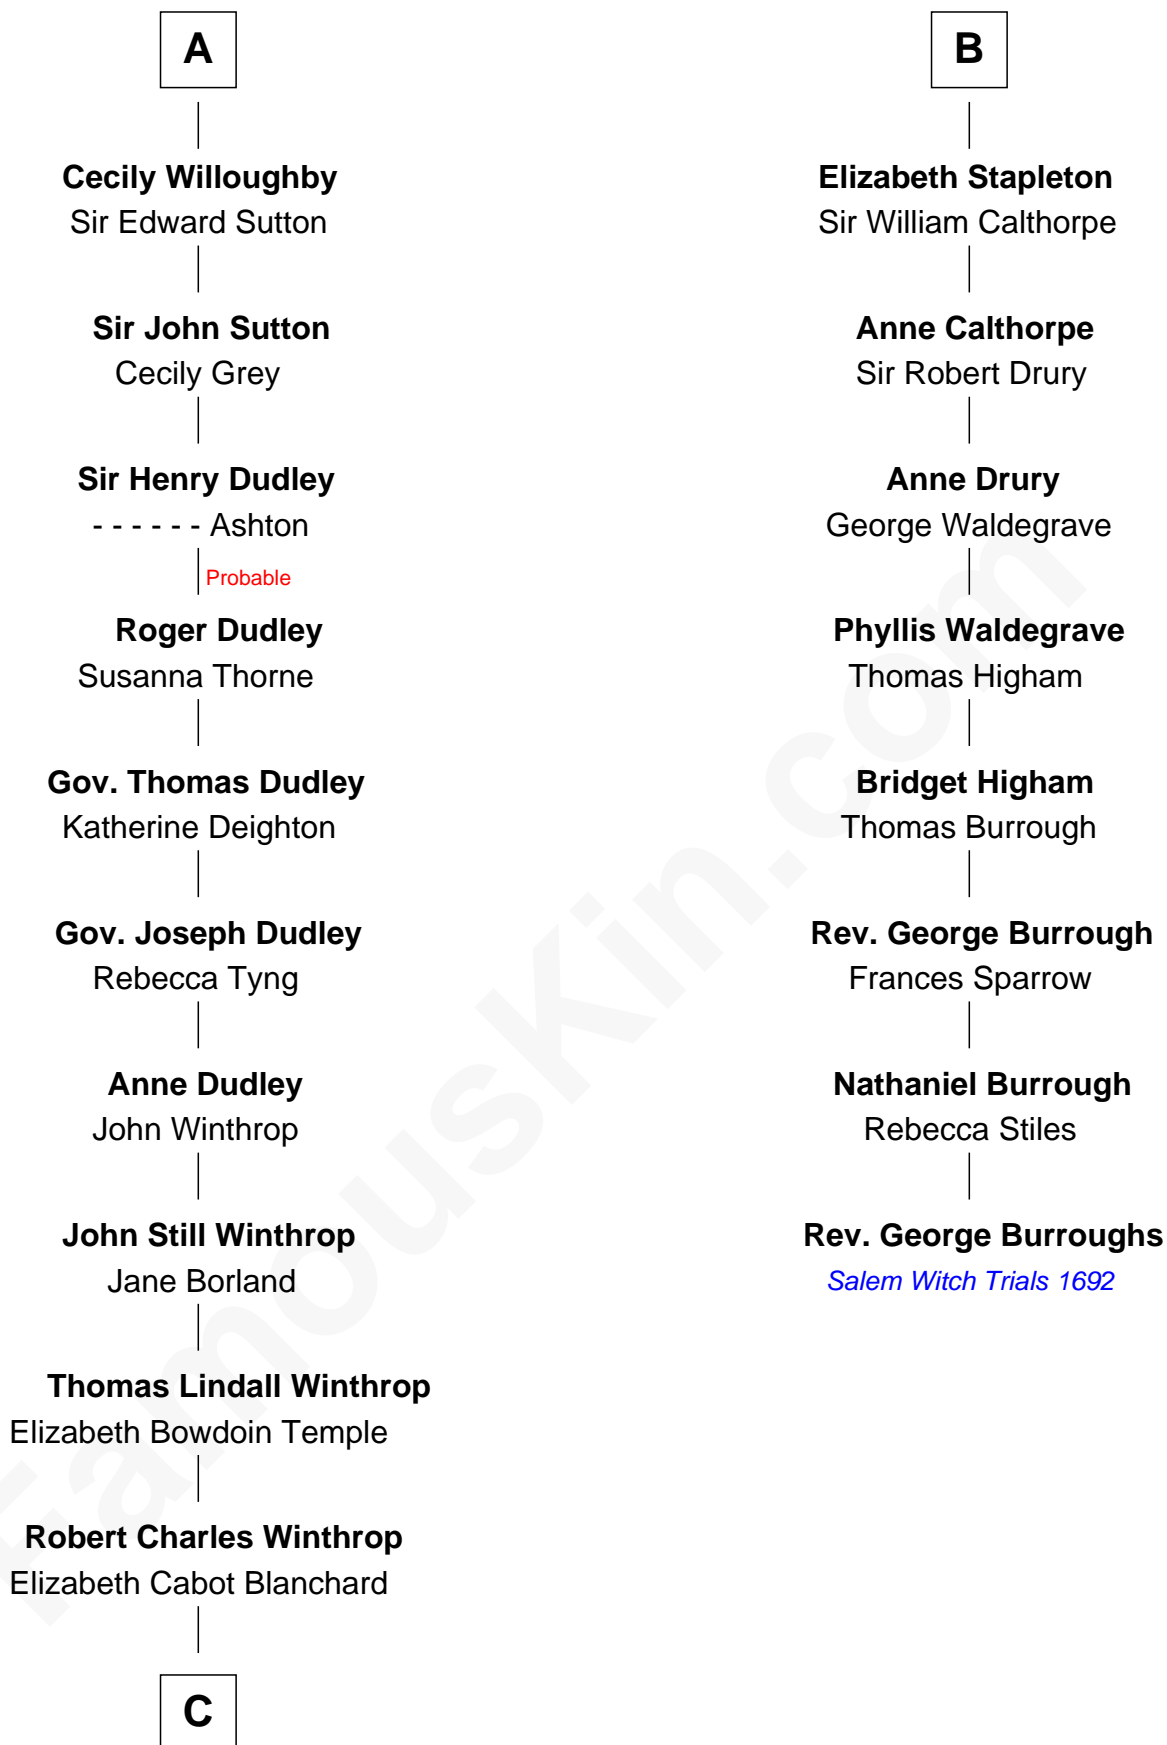

FamousKin.com

Relationship Chart of

John Kerry

68th U.S. Secretary of State

14th cousin 6 times removed of

Rev. George Burroughs

Executed for Witchcraft, Salem 1692

Ferdinand III, King of Castile

Joanna of Ponthieu

C

Robert Charles Winthrop

Elizabeth Mason

Margaret Tyndal Winthrop

James Grant Forbes

Rosemary Isabel Forbes

Richard John Kerry