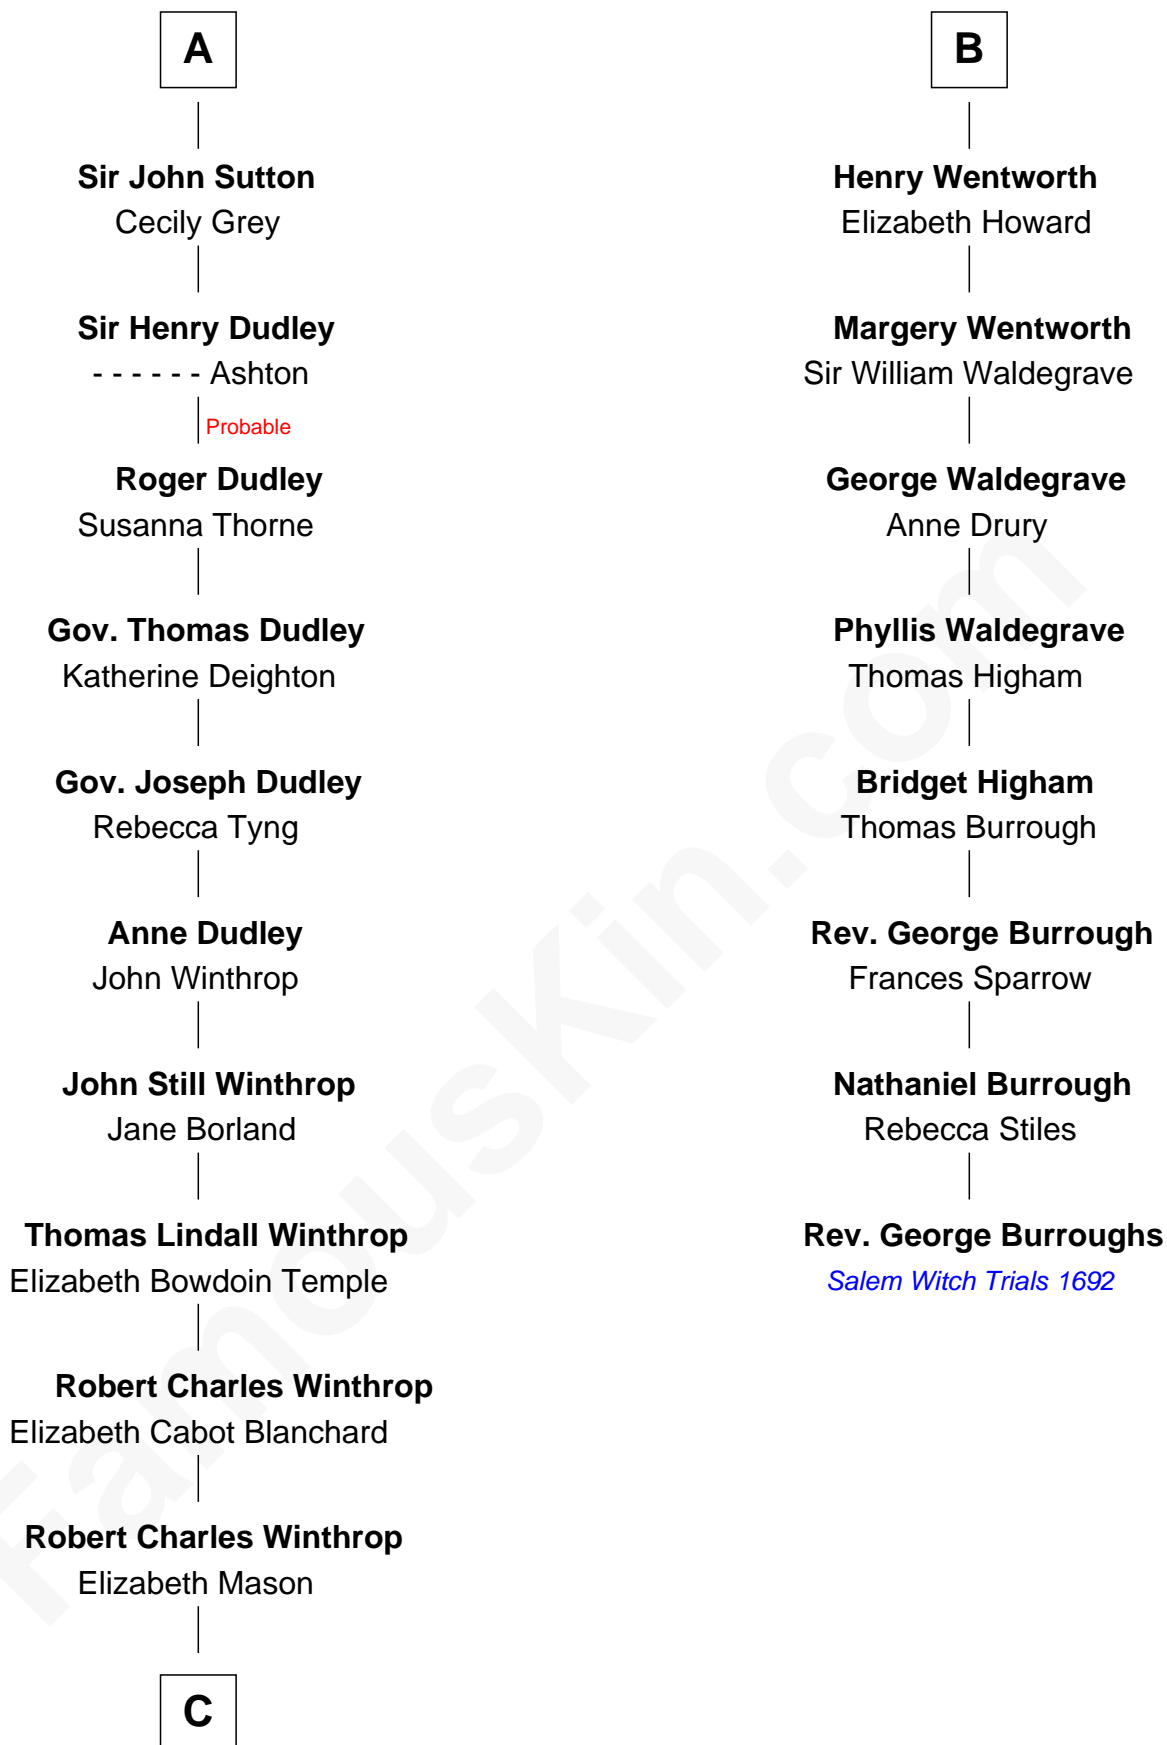

FamousKin.com

Relationship Chart of

John Kerry

68th U.S. Secretary of State

14th cousin 5 times removed of

Rev. George Burroughs

Executed for Witchcraft, Salem 1692

C

—
Margaret Tyndal Winthrop

James Grant Forbes

—
Rosemary Isabel Forbes

Richard John Kerry

—
John Kerry

68th U.S. Secretary of State

FamousKin.com