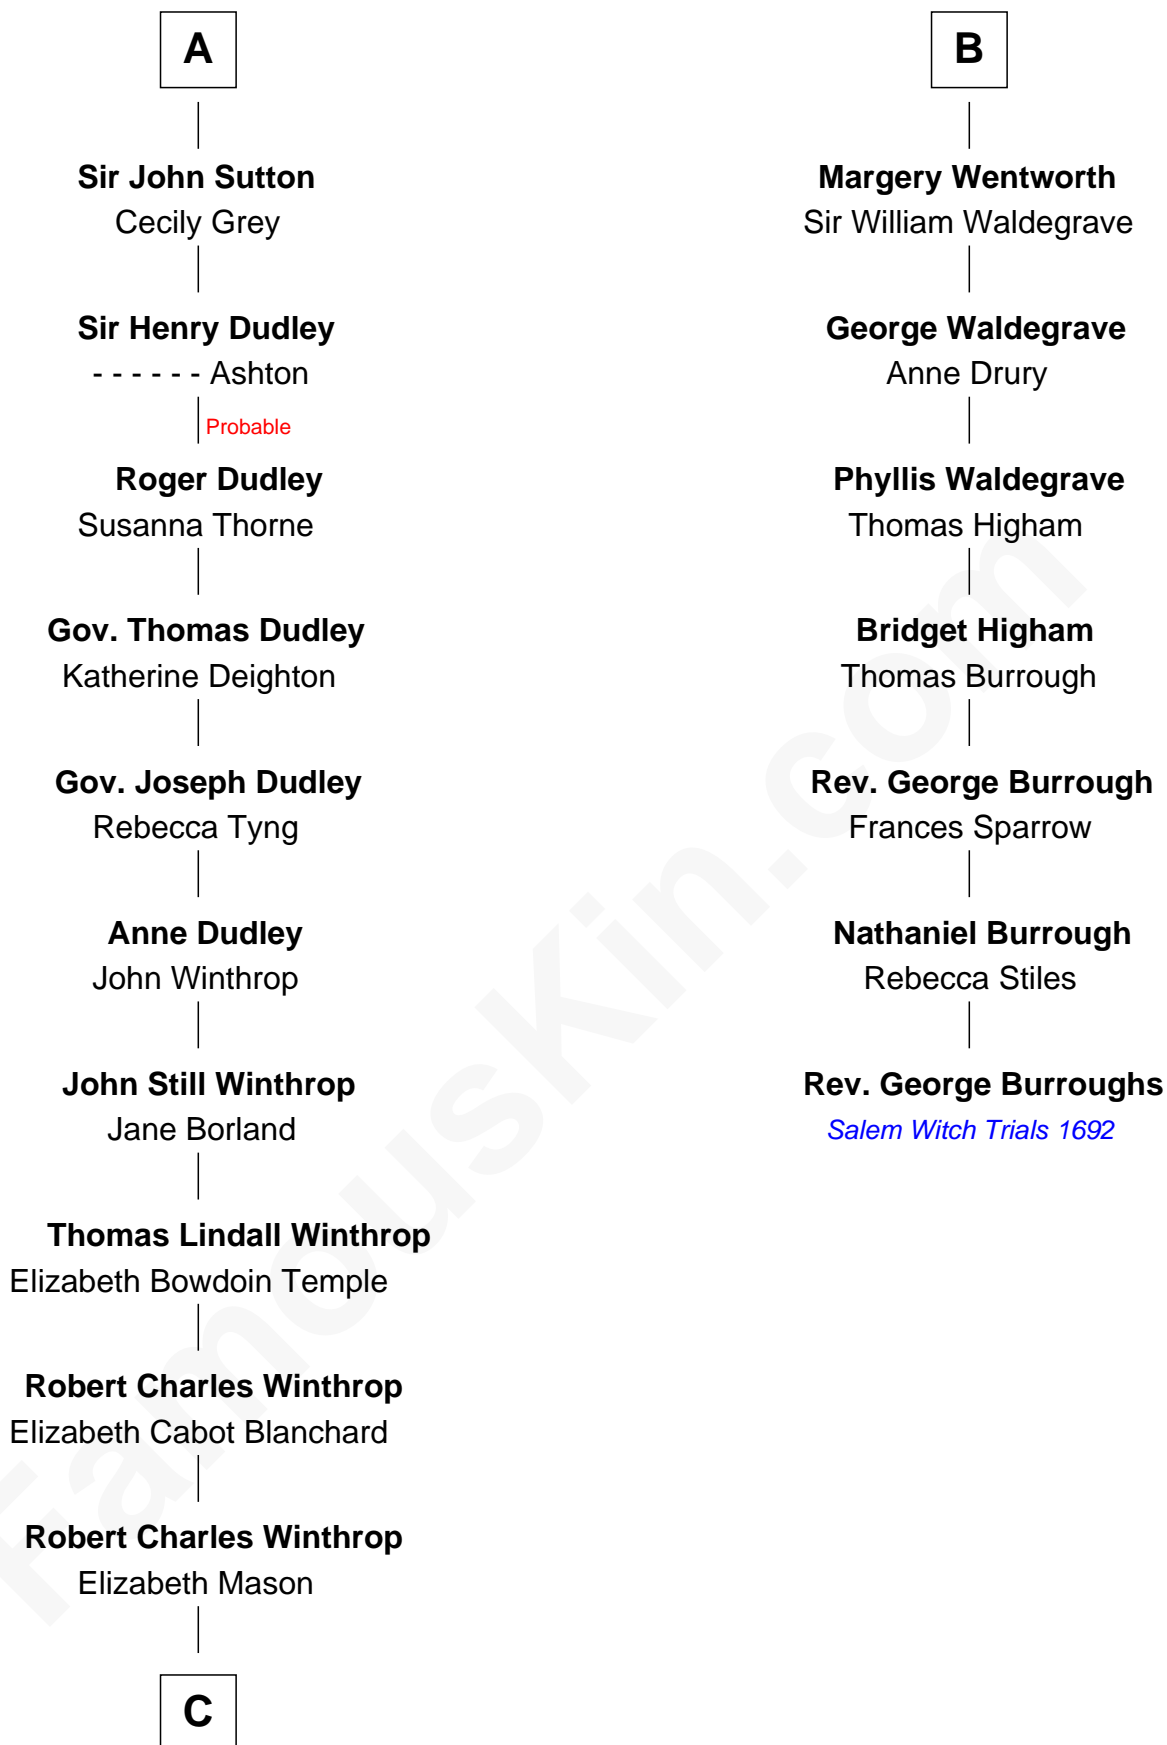

FamousKin.com Relationship Chart of John Kerry

68th U.S. Secretary of State

13th cousin 6 times removed of

Rev. George Burroughs

Executed for Witchcraft, Salem 1692

Sir William de Cantilupe

Eve de Braiose

C

—
Margaret Tyndal Winthrop

James Grant Forbes

—
Rosemary Isabel Forbes

Richard John Kerry

—
John Kerry

68th U.S. Secretary of State

FamousKin.com