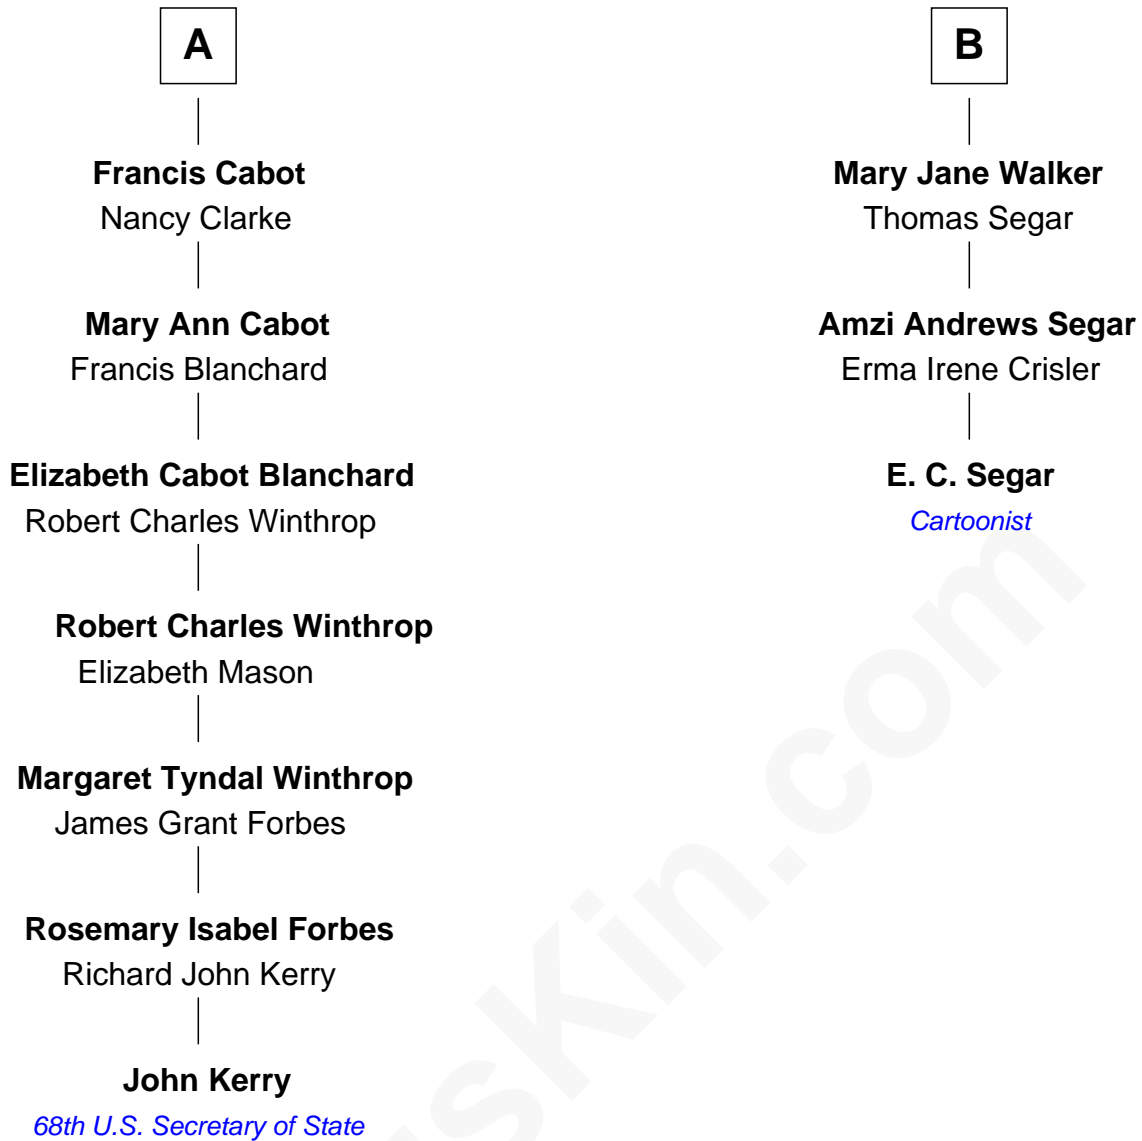

FamousKin.com Relationship Chart of

John Kerry

68th U.S. Secretary of State

9th cousin 4 times removed of

E. C. Segar

Cartoonist (Popeye creator)

Rev. William Wilson

Isabel Woodhall

E. C. Segar photo by [U. S. War Stamp Council](#)