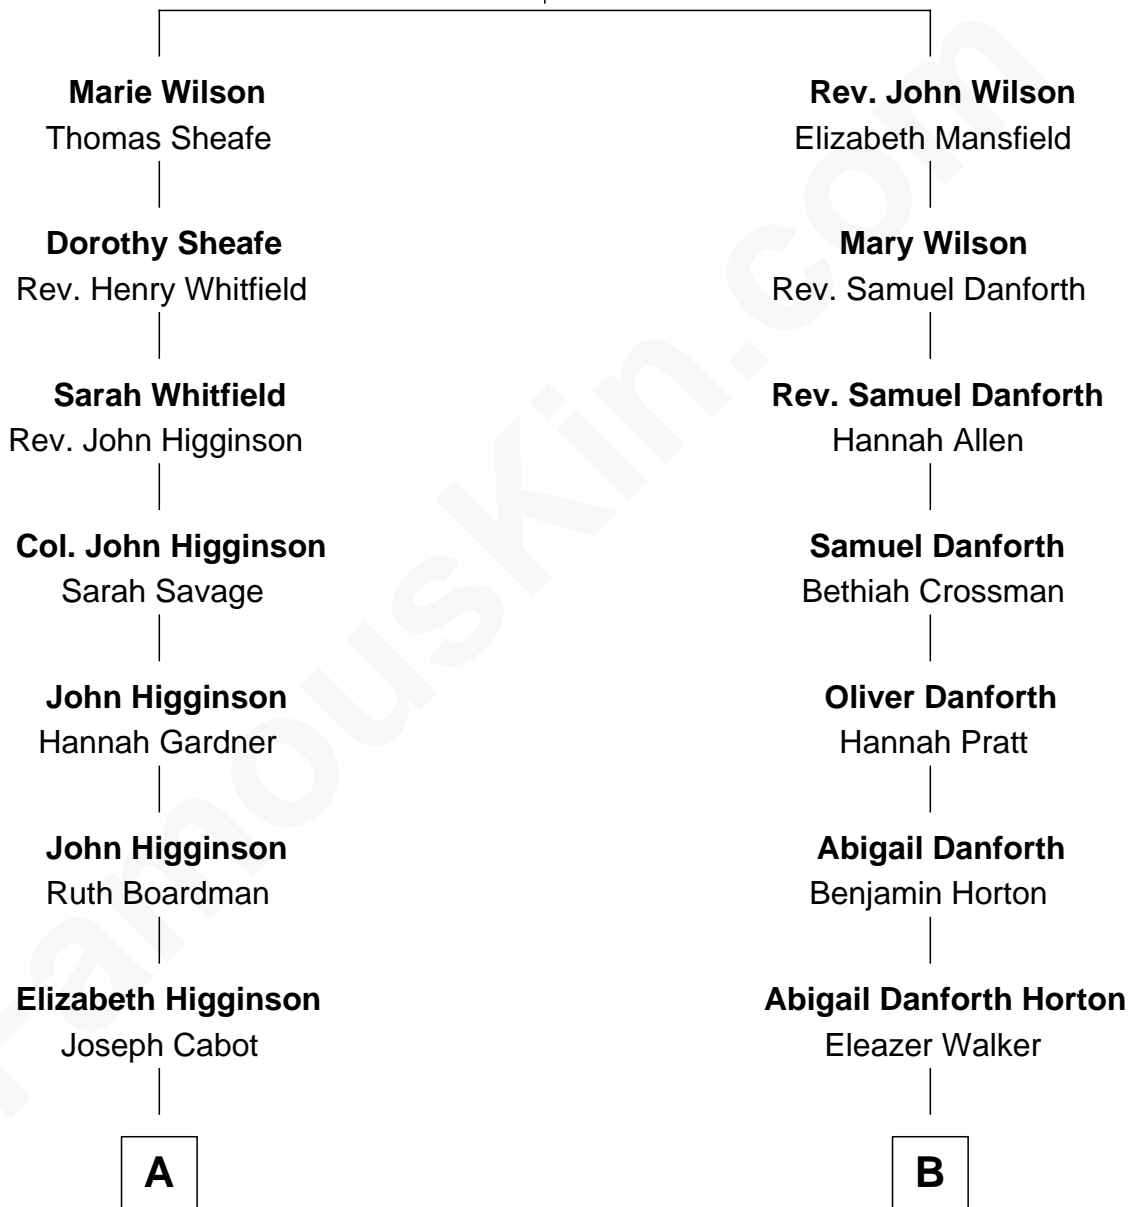

FamousKin.com Relationship Chart of

John Kerry

68th U.S. Secretary of State

9th cousin 4 times removed of

E. C. Segar

Cartoonist (Popeye creator)

Rev. William Wilson

Isabel Woodhall

E. C. Segar photo by [U. S. War Stamp Council](#)