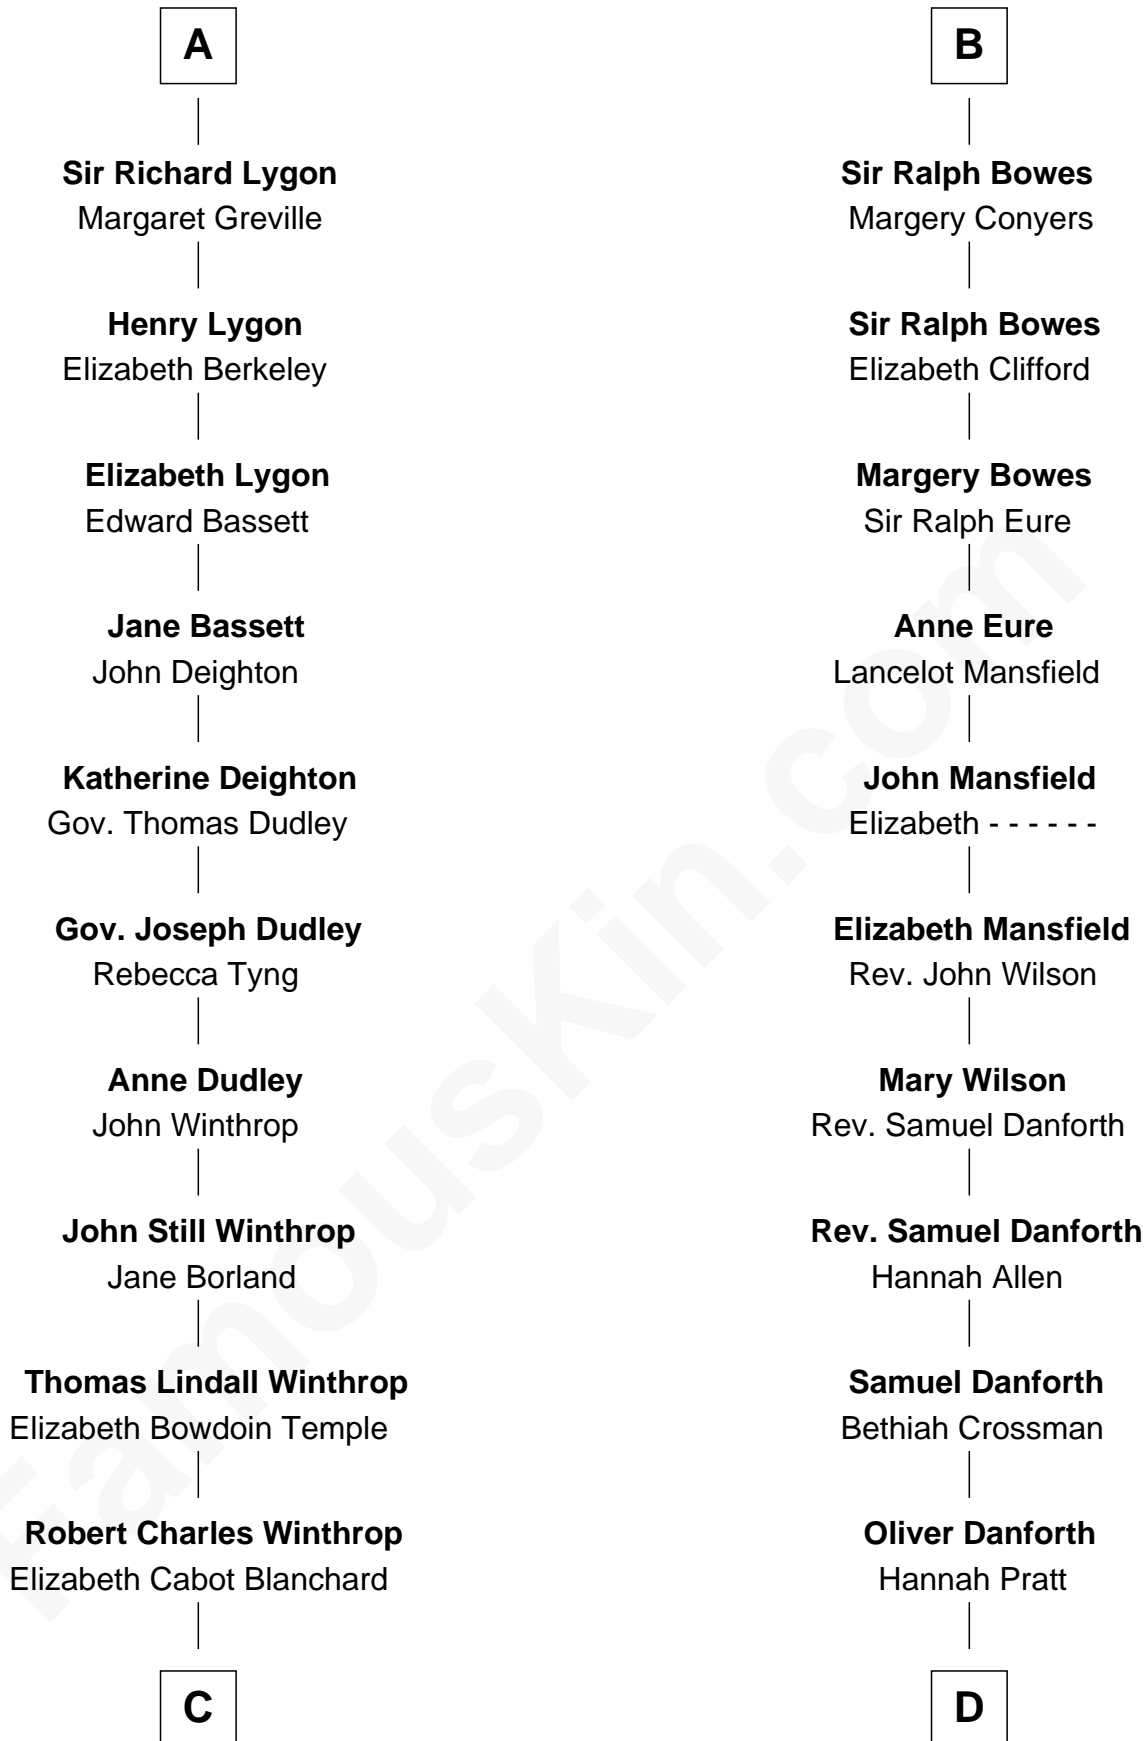

FamousKin.com Relationship Chart of

John Kerry

68th U.S. Secretary of State

20th cousin 1 time removed of

E. C. Segar

Cartoonist (Popeye creator)

Sir William de Beauchamp

Isabel Mauduit

Sir Walter de Beauchamp

Alice de Tony

Giles de Beauchamp

Catherine de Bures

John de Beauchamp

Elizabeth - - - - -

Sir William de Beauchamp

Catherine de Ufflete

Maud FitzJohn

Guy de Beauchamp

Alice de Toeni

Sir Thomas de Beauchamp

Katherine de Mortimer

Maud de Beauchamp

Sir Roger de Clifford

Katherine de Clifford

Sir Ralph de Greystoke

Joan de Greystoke

Sir William Bowes

Sir William Bowes

Maud FitzHugh

B

E. C. Segar photo by [U. S. War Stamp Council](#)