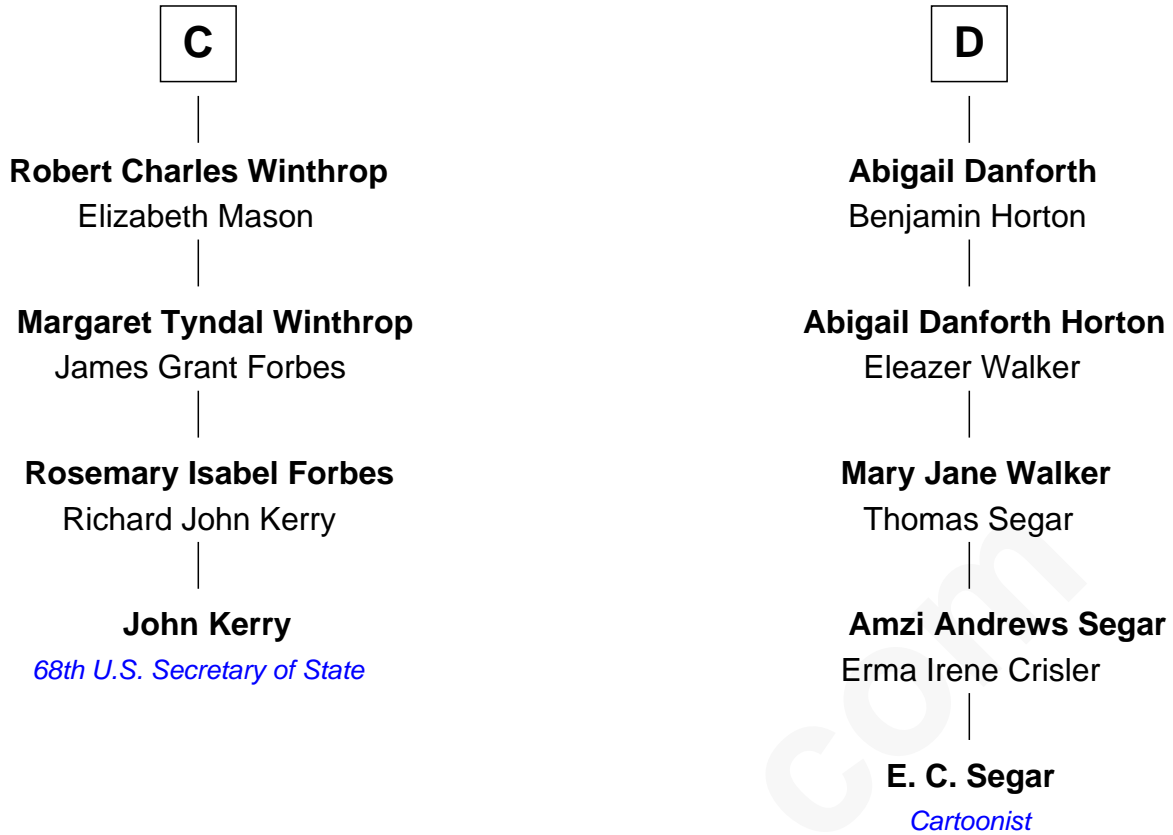

FamousKin.com Relationship Chart of

John Kerry

68th U.S. Secretary of State

20th cousin 1 time removed of

E. C. Segar

Cartoonist (Popeye creator)

Sir William de Beauchamp

Isabel Mauduit

Sir Walter de Beauchamp

Alice de Tony

Giles de Beauchamp

Catherine de Bures

John de Beauchamp

Elizabeth - - - - -

Sir William de Beauchamp

Catherine de Ufflete

Sir Ralph de Greystoke

Joan de Greystoke

Sir William Bowes

Sir William Bowes

Maud FitzHugh

B

E. C. Segar photo by [U. S. War Stamp Council](#)