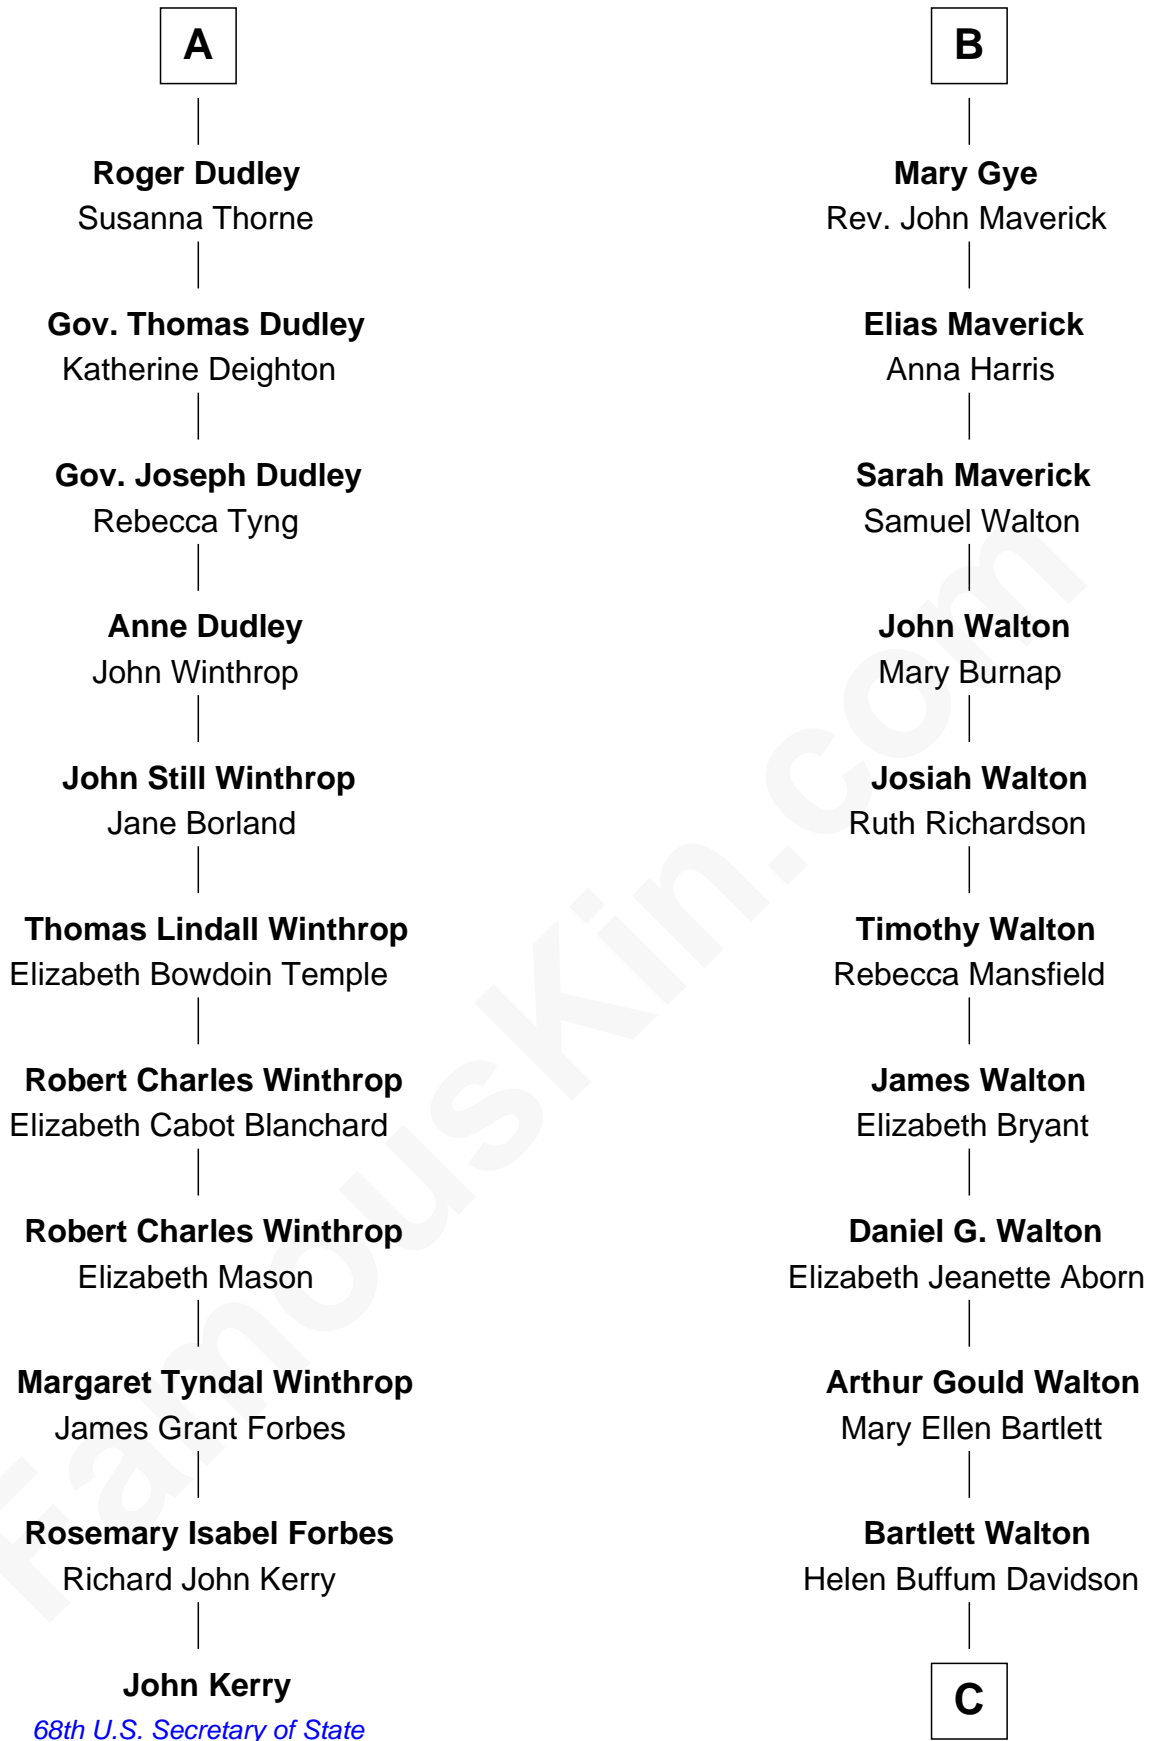

FamousKin.com Relationship Chart of

John Kerry

68th U.S. Secretary of State

17th cousin 2 times removed of

Paul Giamatti

TV and Movie Actor

Richard Fitzalan
Eleanor Plantagenet

Alice Fitzalan
Sir Thomas de Holand

Eleanor Holand
Edward Cherleton

Joyce Cherleton
Sir John Tiptoft

Joyce Tiptoft
Sir Edmund Sutton

Sir Edward Sutton
Cecily Willoughby

Sir John Sutton
Cecily Grey

Sir Henry Dudley
----- Ashton

Probable

A

John Fitzalan
Eleanor Maltravers

Joan Fitzalan
Sir William Echyngham

Joan Echyngham
Sir John Bayntun

Henry Bayntun

Jane Bayntun
Thomas Prowse

Mary Prowse
John Gye

Robert Gye
Grace Dowrish

B