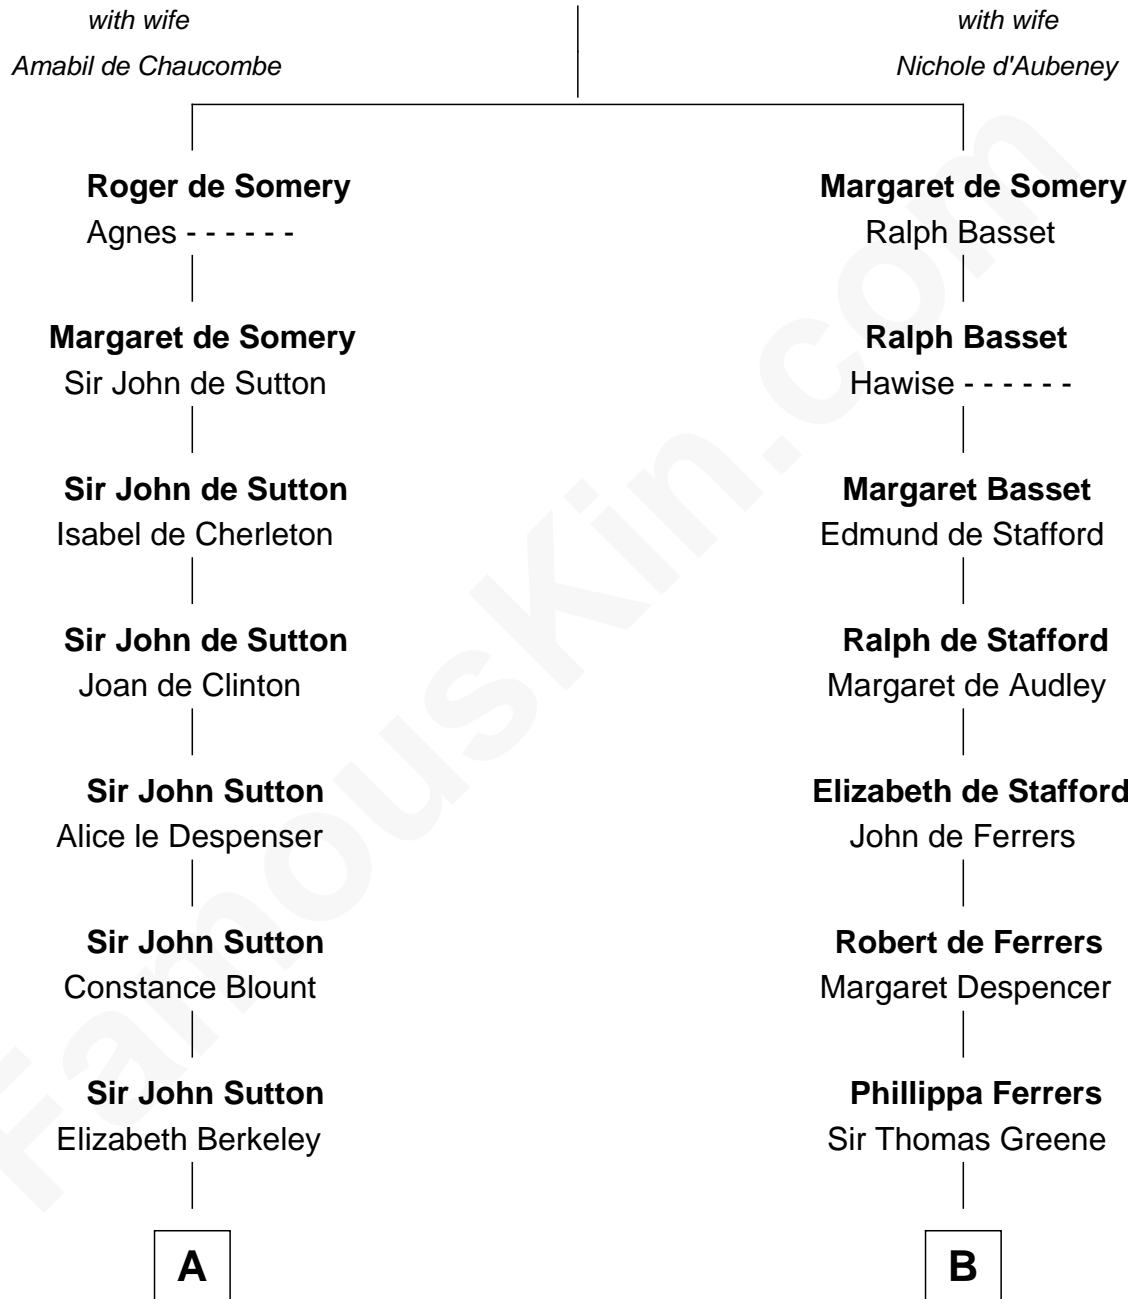

# FamousKin.com Relationship Chart of

**John Kerry**

68th U.S. Secretary of State

21st cousin of

**Melville Fuller**

8th Chief Justice of the U.S. Supreme Court

## Sir Roger de Somery

**C**

**Robert Charles Winthrop**  
Elizabeth Cabot Blanchard

**Robert Charles Winthrop**  
Elizabeth Mason

**Margaret Tyndal Winthrop**  
James Grant Forbes

**Rosemary Isabel Forbes**  
Richard John Kerry