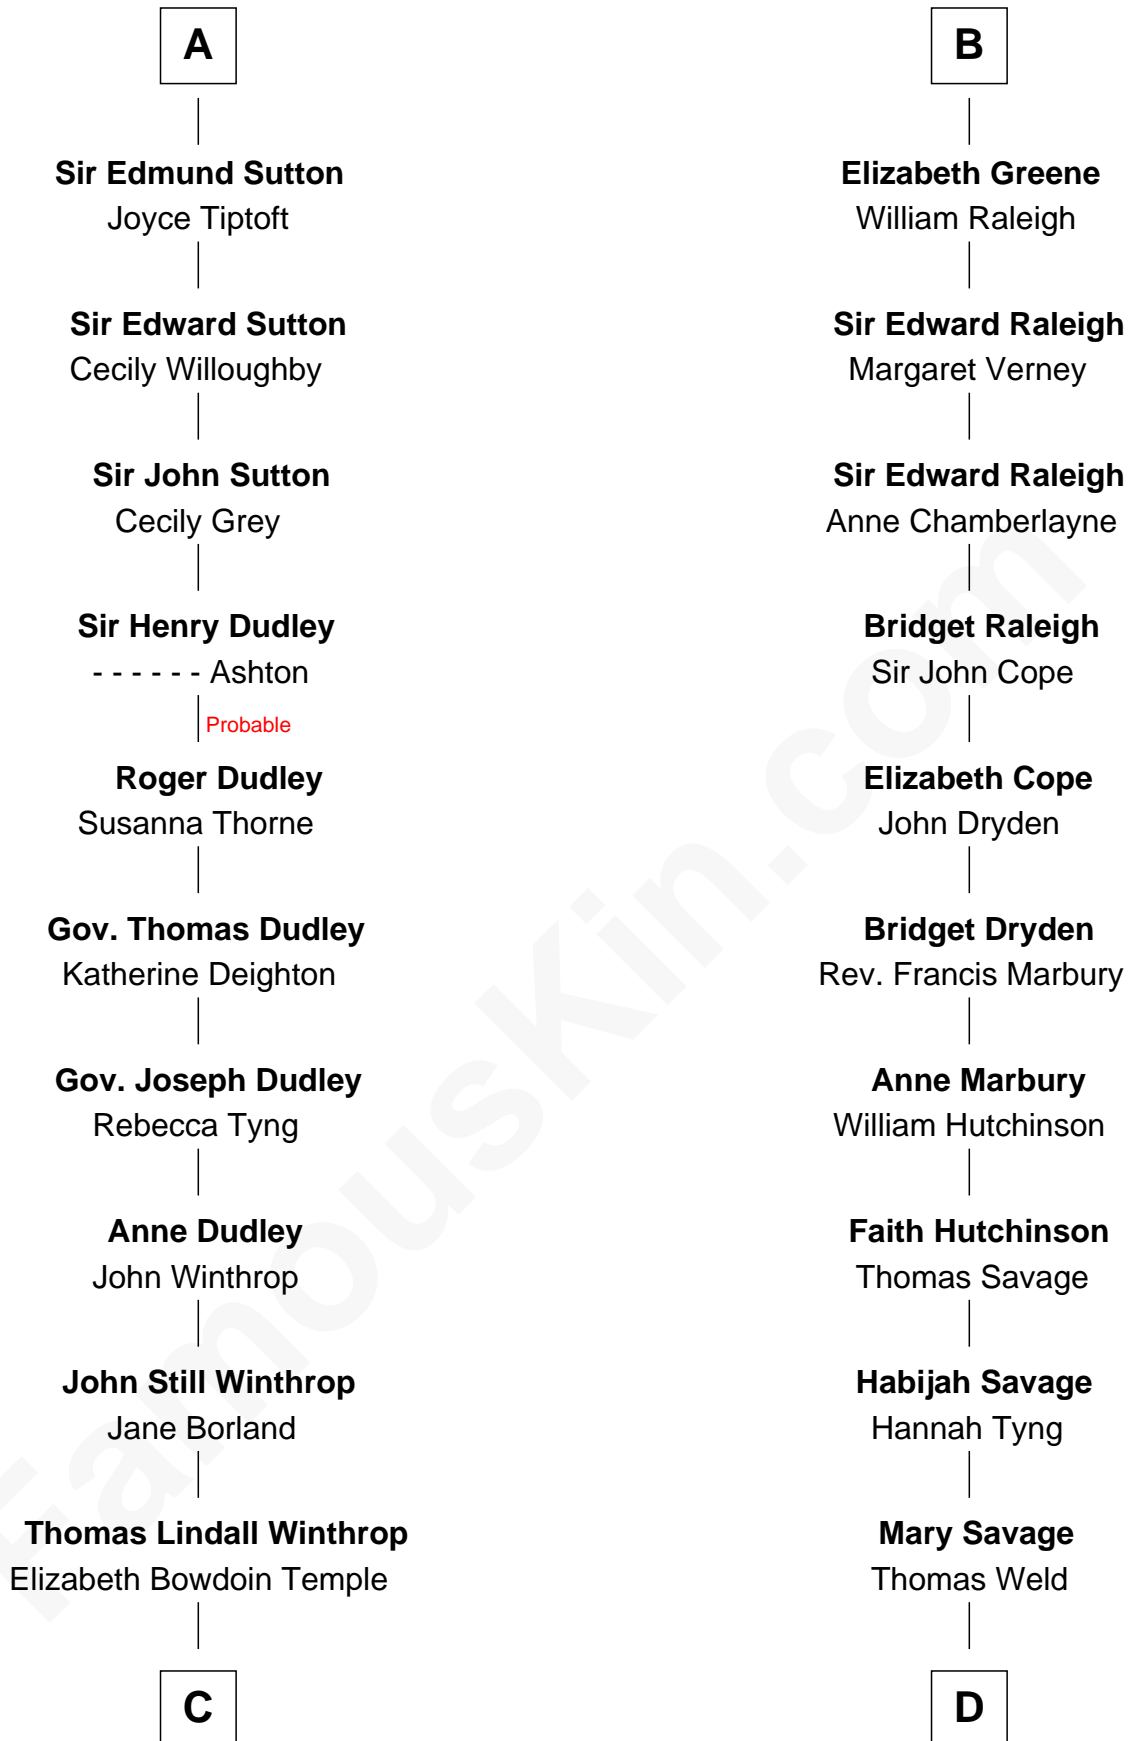

# FamousKin.com Relationship Chart of

**John Kerry**

68th U.S. Secretary of State

21st cousin of

**Melville Fuller**

8th Chief Justice of the U.S. Supreme Court

## Sir Roger de Somery

**C**

**Robert Charles Winthrop**  
Elizabeth Cabot Blanchard

**Robert Charles Winthrop**  
Elizabeth Mason

**Margaret Tyndal Winthrop**  
James Grant Forbes

**Rosemary Isabel Forbes**  
Richard John Kerry

**John Kerry**  
*68th U.S. Secretary of State*

**D**

**Rev. Habijah Weld**  
Mary Fox

**Hannah Weld**  
Rev. Caleb Fuller

**Henry Weld Fuller**  
Esther Gould

**Frederick Augustus Fuller**  
Catherine Martin Weston

**Melville Fuller**  
*8th U.S. Chief Justice*

FamousKin.com