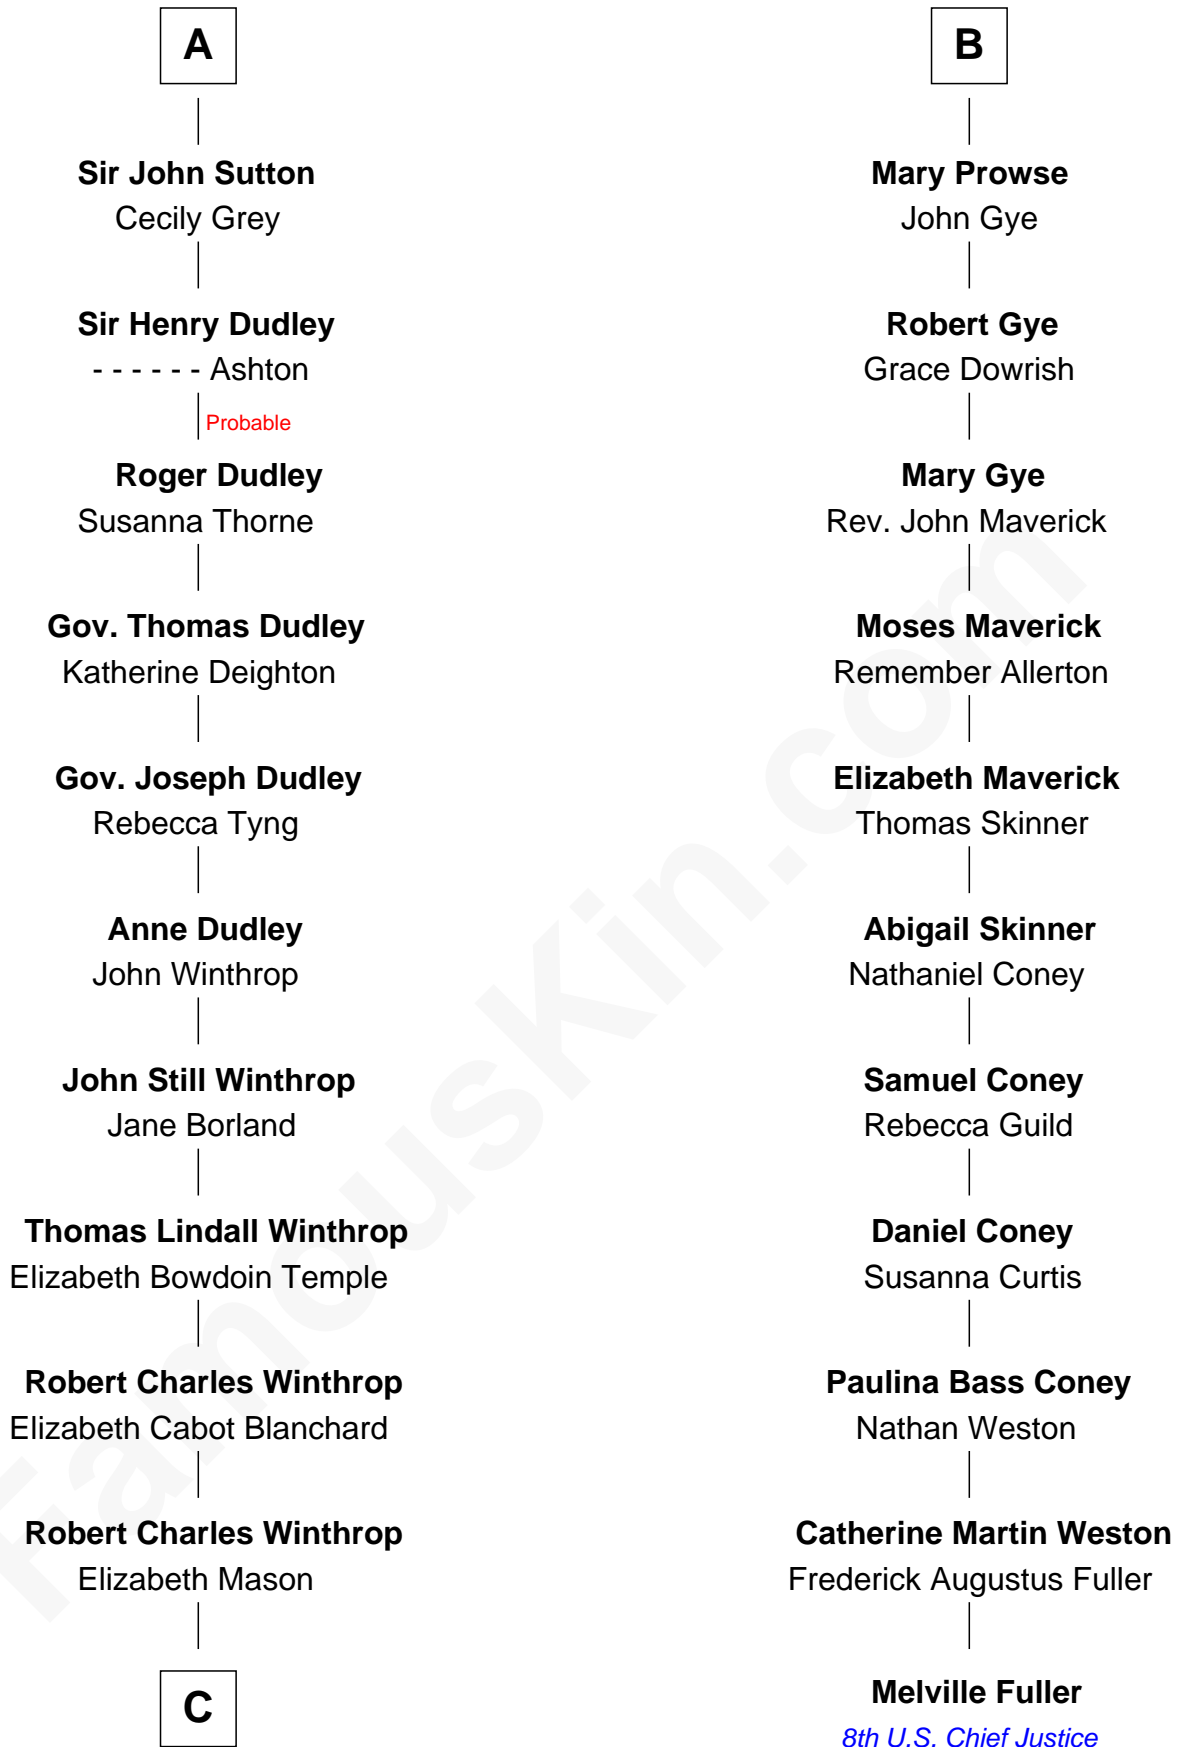

# FamousKin.com Relationship Chart of

**John Kerry**

*68th U.S. Secretary of State*

**17th cousin 2 times removed of**

**Melville Fuller**

*8th Chief Justice of the U.S. Supreme Court*

**Edmund Plantagenet**

Blanche of Artois

**C**

—  
**Margaret Tyndal Winthrop**

James Grant Forbes

—  
**Rosemary Isabel Forbes**

Richard John Kerry

—  
**John Kerry**

*68th U.S. Secretary of State*