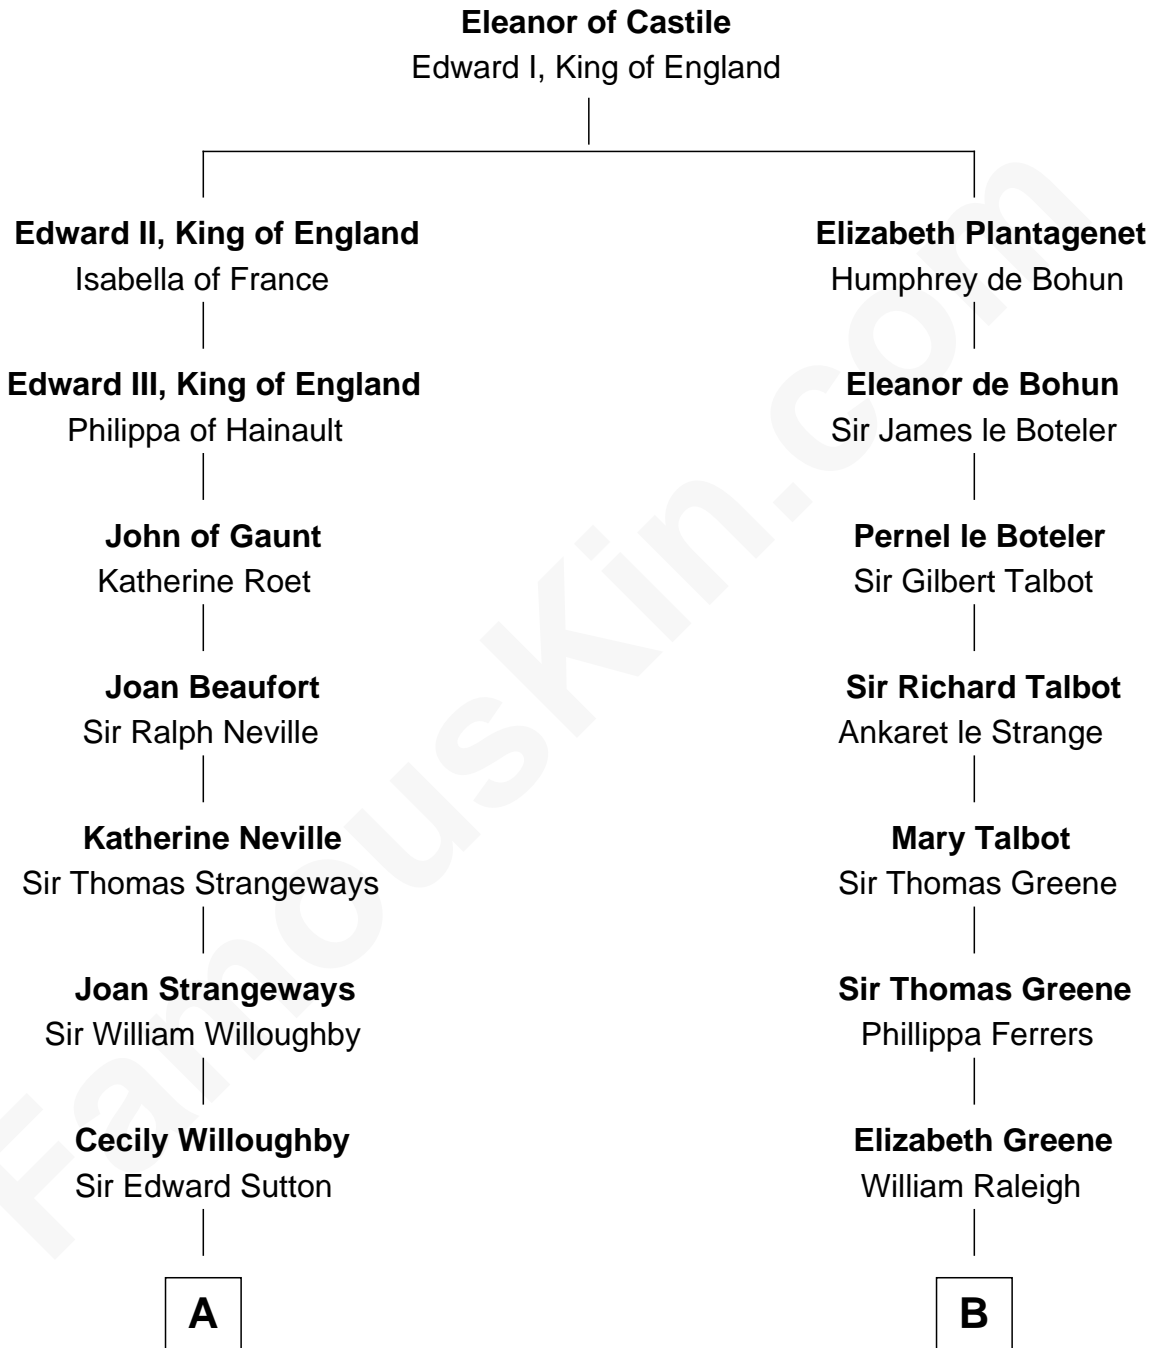

# FamousKin.com Relationship Chart of

**John Kerry**

*68th U.S. Secretary of State*

19th cousin 1 time removed of

**Melville Fuller**

*8th Chief Justice of the U.S. Supreme Court*

**C**

**Margaret Tyndal Winthrop**

James Grant Forbes

**Rosemary Isabel Forbes**

Richard John Kerry

**John Kerry**

*68th U.S. Secretary of State*

**D**

**Hannah Weld**

Rev. Caleb Fuller

**Henry Weld Fuller**

Esther Gould

**Frederick Augustus Fuller**

Catherine Martin Weston

**Melville Fuller**

*8th U.S. Chief Justice*

FamousKin.com