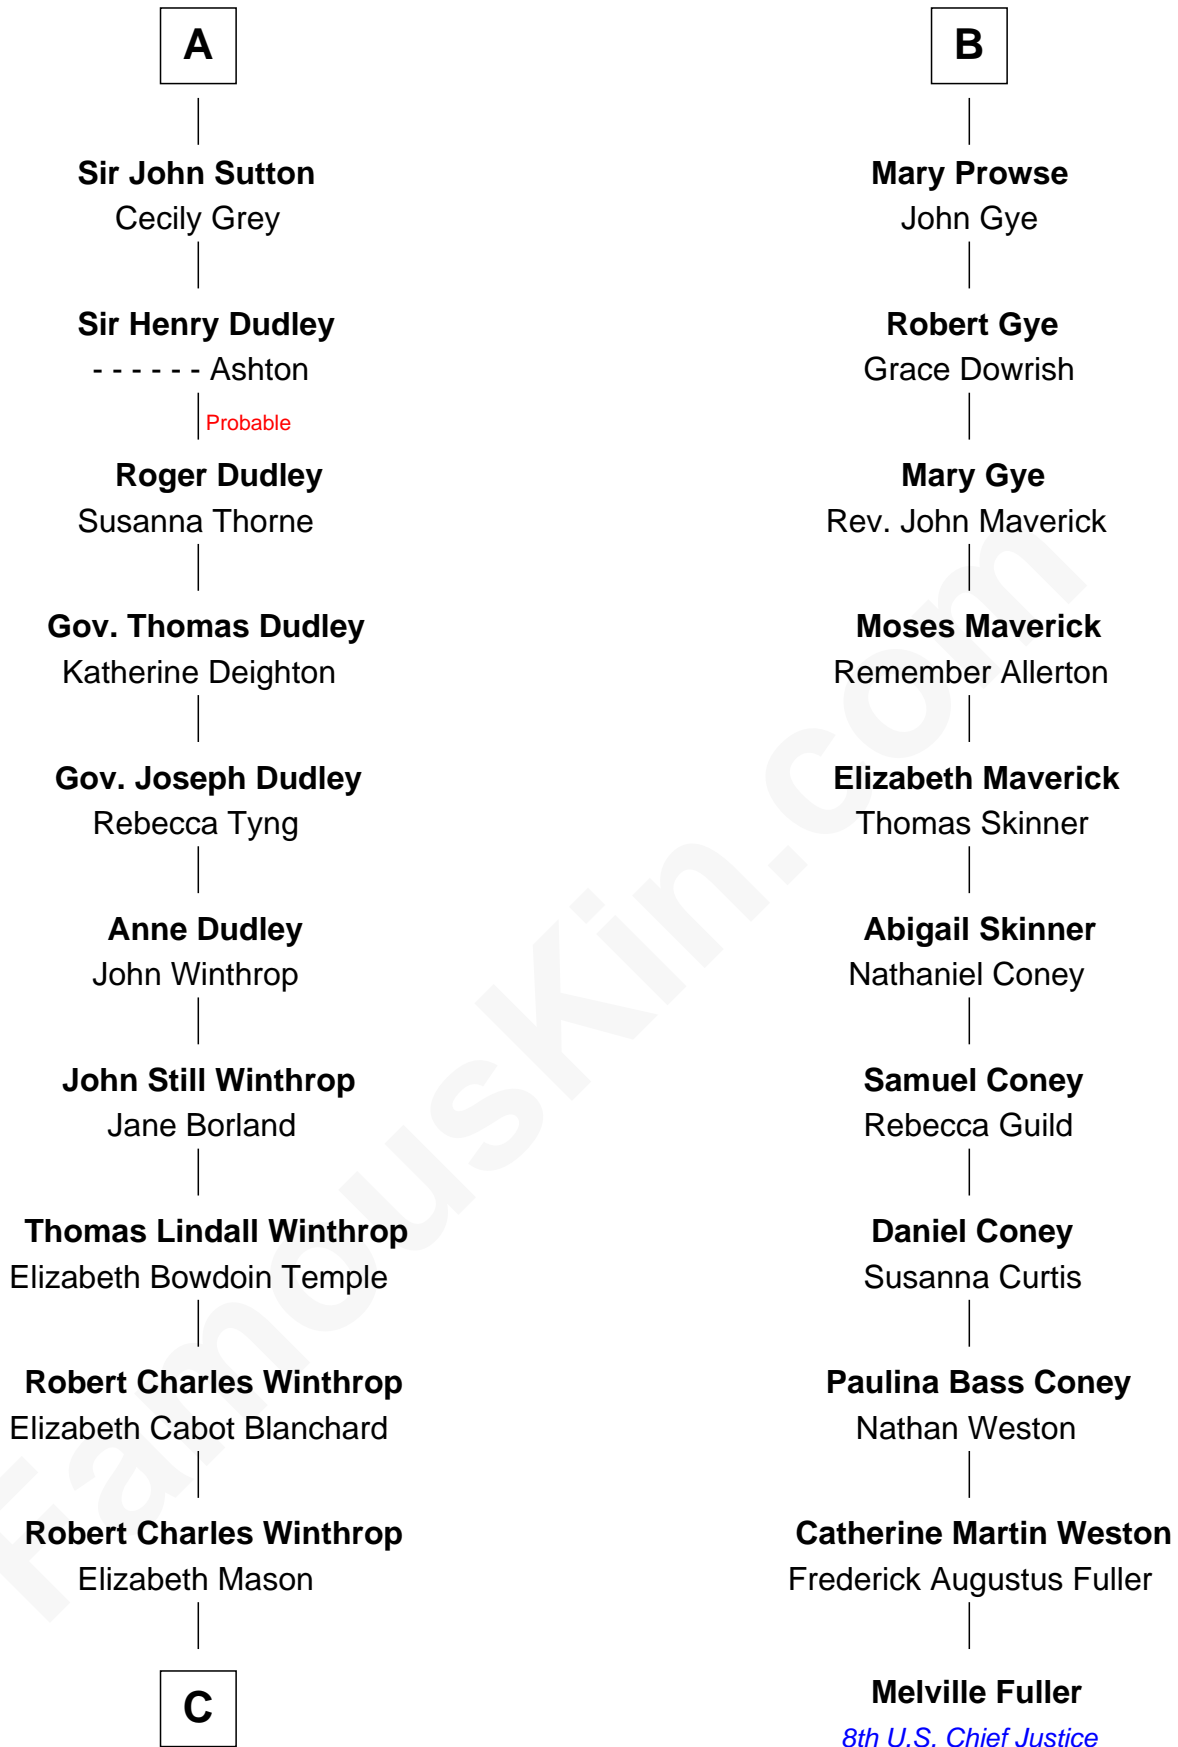

FamousKin.com Relationship Chart of

John Kerry

68th U.S. Secretary of State

17th cousin 2 times removed of

Melville Fuller

8th Chief Justice of the U.S. Supreme Court

Sir Patrick de Chaworth

Isabella de Beauchamp

C

—
Margaret Tyndal Winthrop

James Grant Forbes

—
Rosemary Isabel Forbes

Richard John Kerry

—
John Kerry

68th U.S. Secretary of State

FamousKin.com