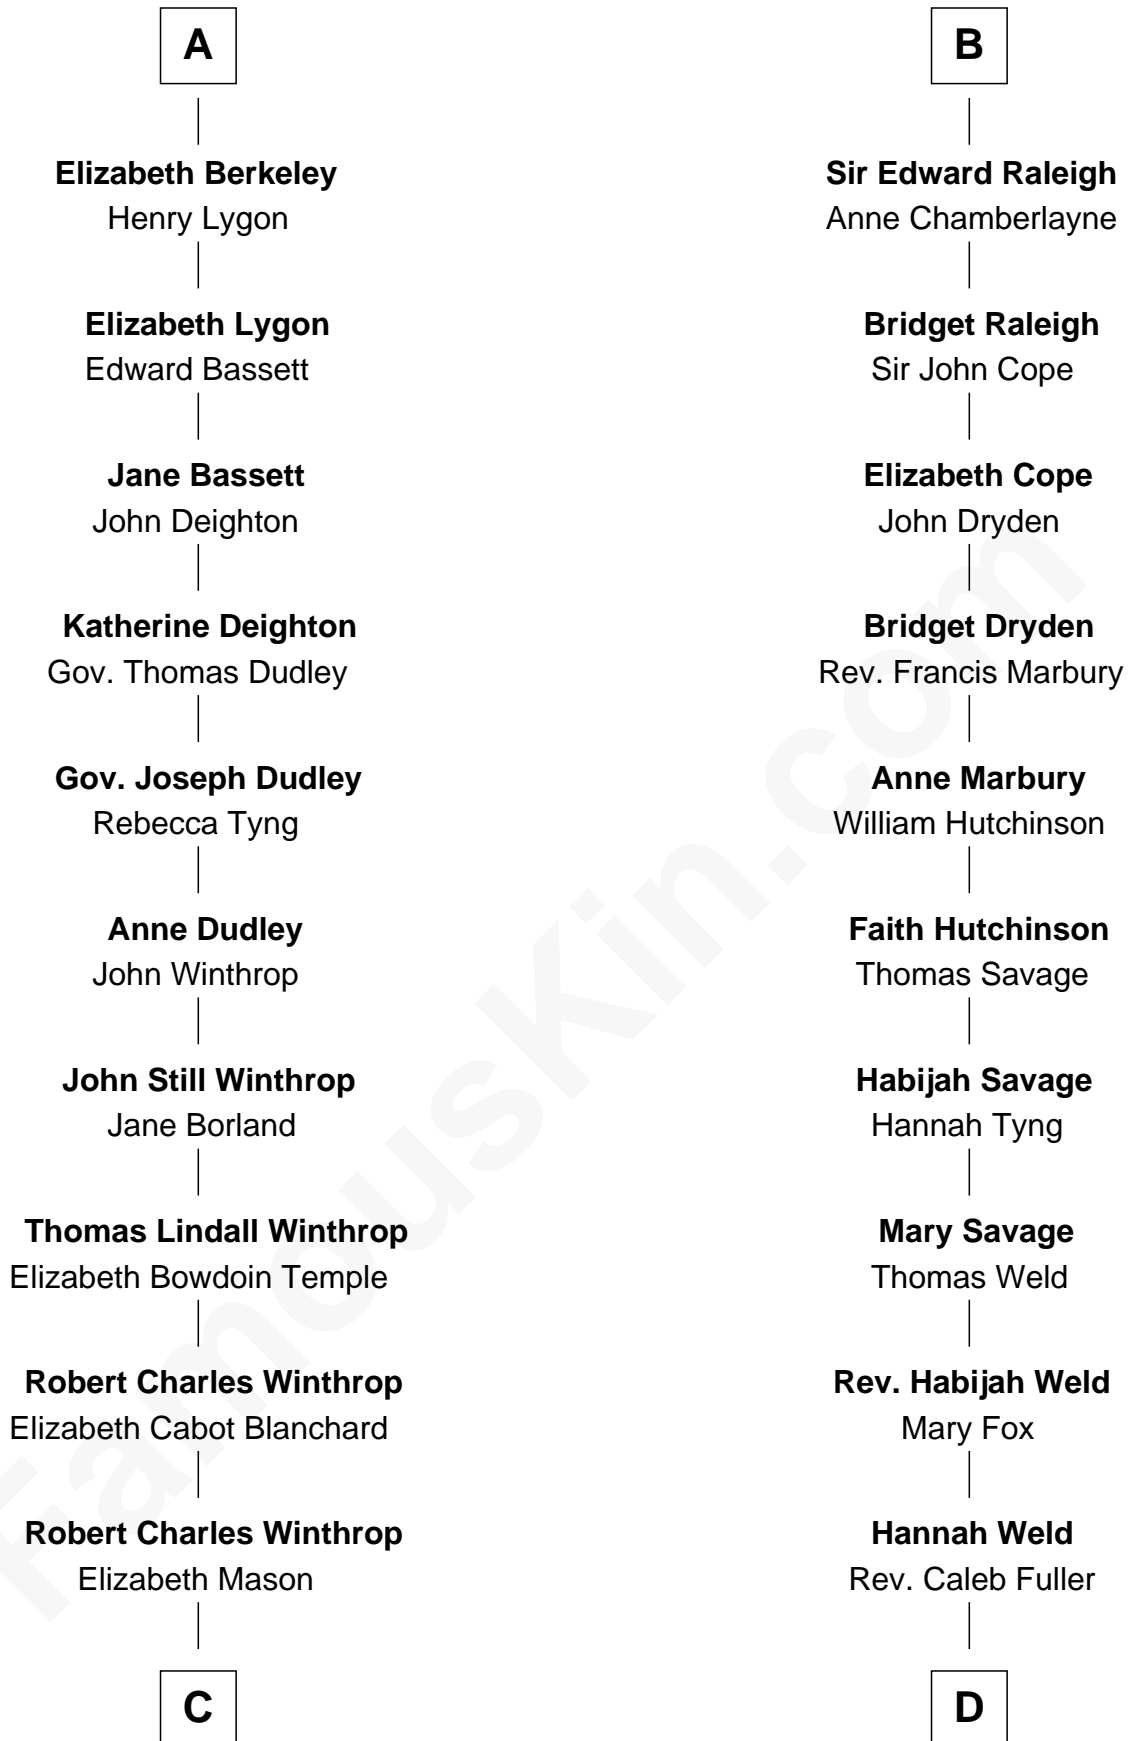

FamousKin.com Relationship Chart of

John Kerry

68th U.S. Secretary of State

19th cousin of

Melville Fuller

8th Chief Justice of the U.S. Supreme Court

Humphrey de Bohun
Elizabeth Plantagenet

Sir William de Bohun
Elizabeth de Badlesmere

Elizabeth de Bohun
Sir Richard Fitzalan

Elizabeth Fitzalan
Sir Thomas Mowbray

Isabel Mowbray
Sir James Berkeley

Maurice Berkeley
Isabel Mead

Anne Berkeley
Sir William Dennis

Isabel Dennis
Sir John Berkeley

A

Eleanor de Bohun
Sir James le Boteler

Pernel le Boteler
Sir Gilbert Talbot

Sir Richard Talbot
Ankaret le Strange

Mary Talbot
Sir Thomas Greene

Sir Thomas Greene
Phillippa Ferrers

Elizabeth Greene
William Raleigh

Sir Edward Raleigh
Margaret Verney

B

FamousKin.com